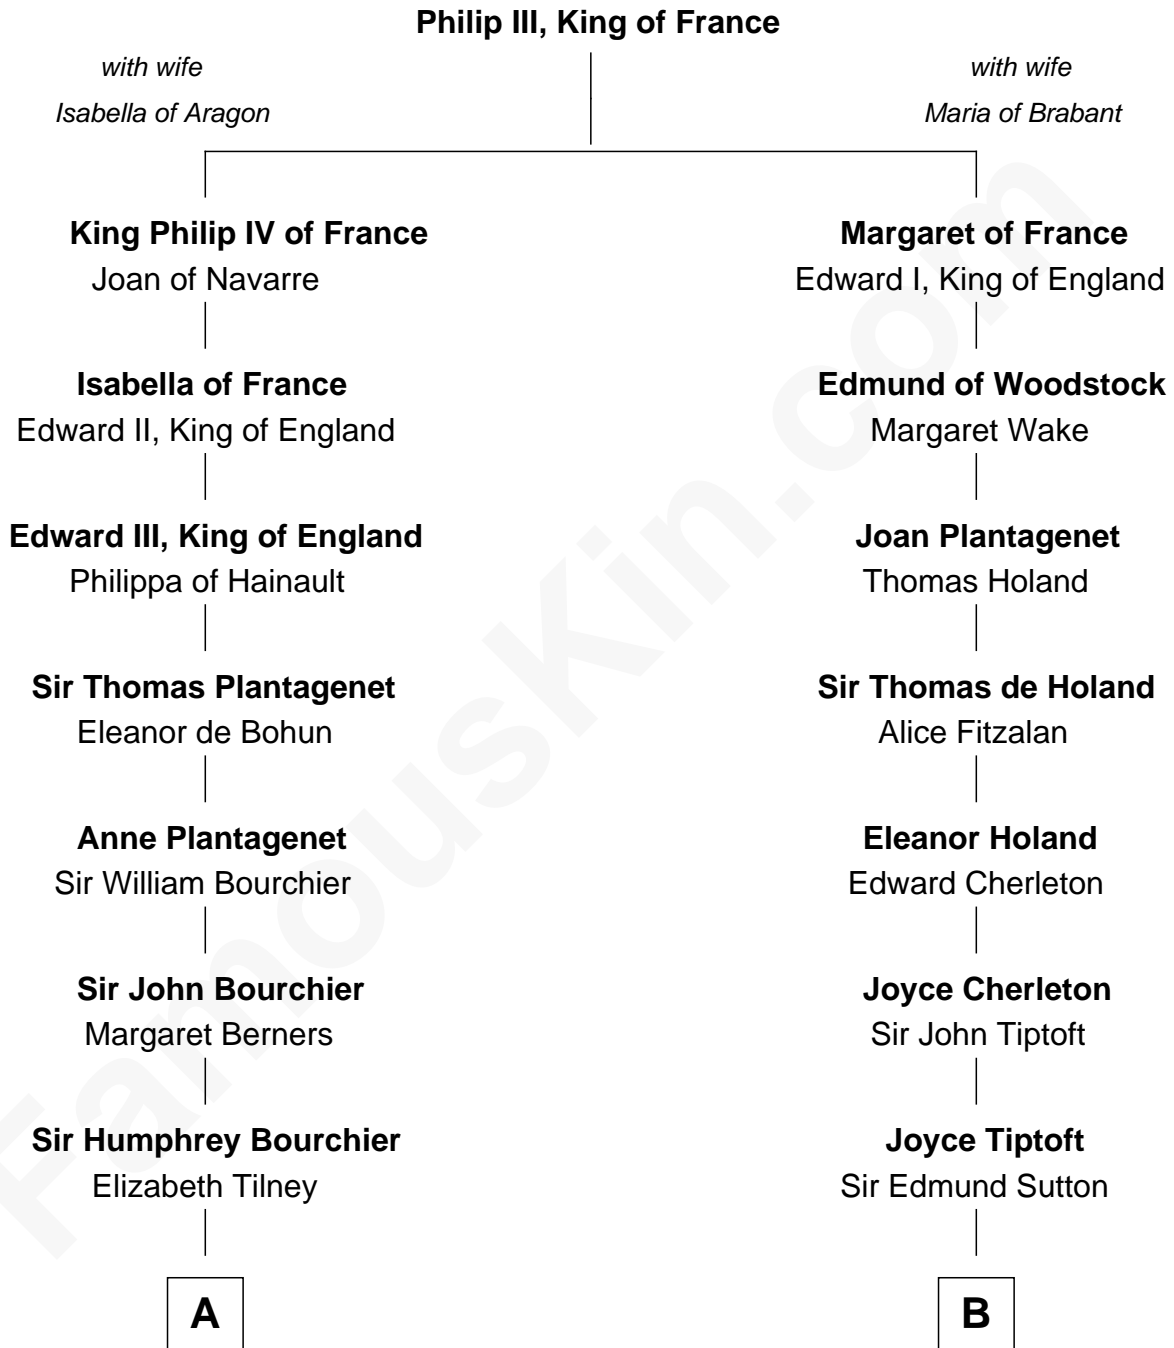

FamousKin.com

Relationship Chart of

Norman Rockwell

American Artist

17th cousin 4 times removed of

Jane (Appleton) Pierce
First Lady of President Franklin Pierce

C

—
Jacob Sherman

Cafira Janes

—
Orilla Janes Sherman
Samuel Darling Rockwell

—
John William Rockwell
Phebe Boyce Waring

—
Jarvis Waring Rockwell
Anne Mary Hill

—
Norman Rockwell
American Artist

FamousKin.com