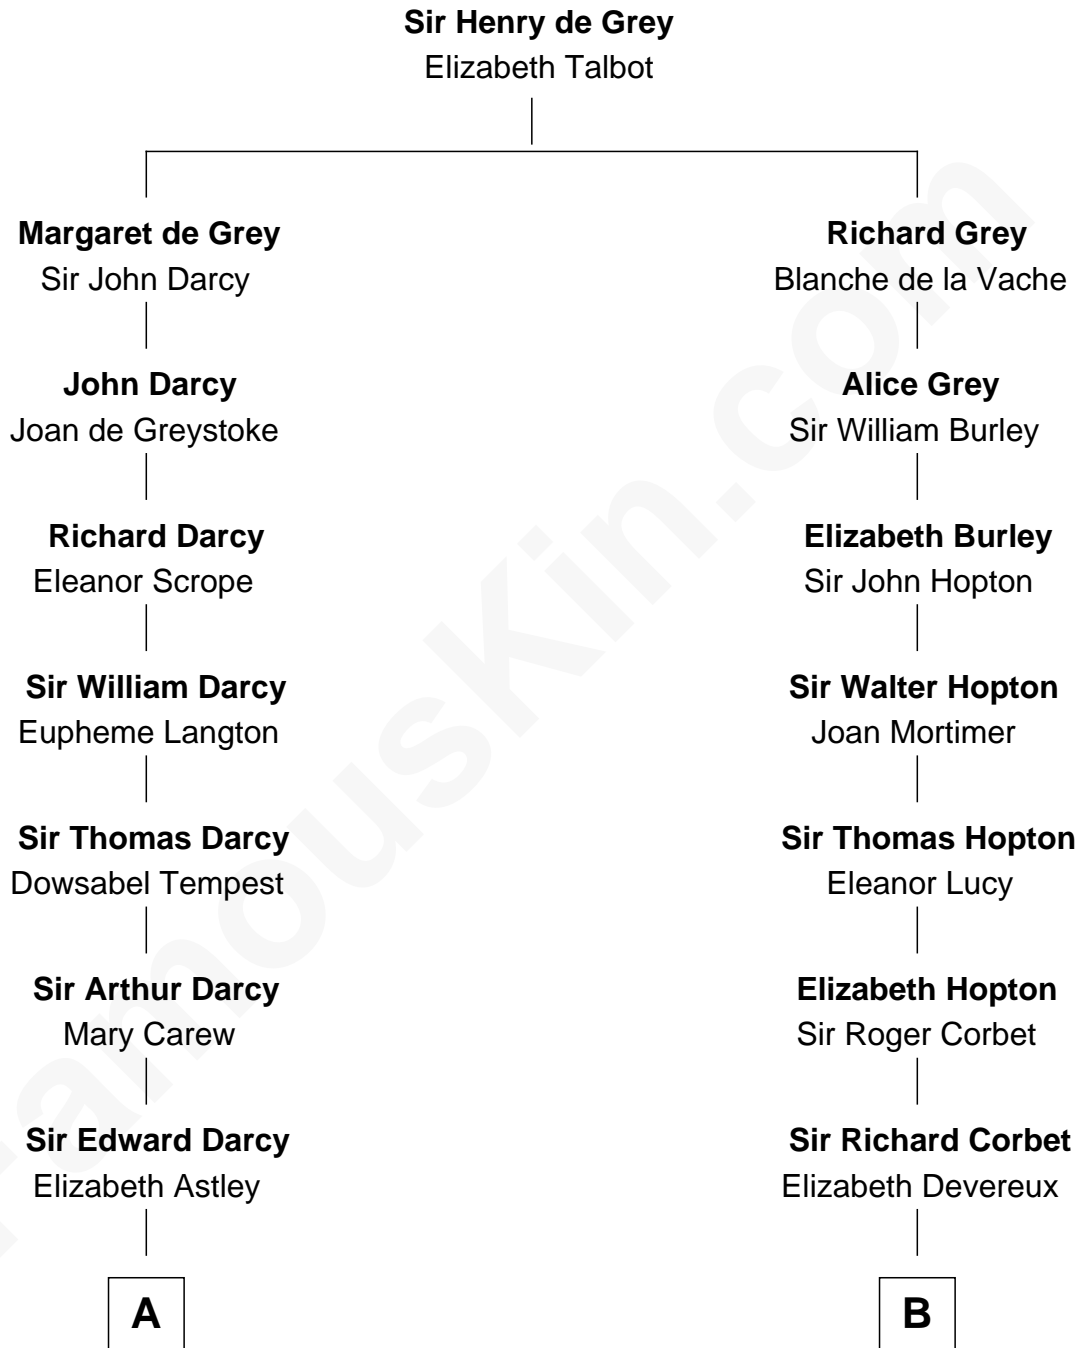

FamousKin.com
Relationship Chart of
Norman Rockwell
American Artist

17th cousin 3 times removed of

J.P. Morgan, Jr.
American Banker and Philanthropist

C

William Gedney Tracy

Rachel Huntington

Charles F. Tracy

Louisa Kirkland

Frances Louisa Tracy

John Pierpont Morgan

J.P. Morgan, Jr.

American Banker and Philanthropist

FamousKin.com