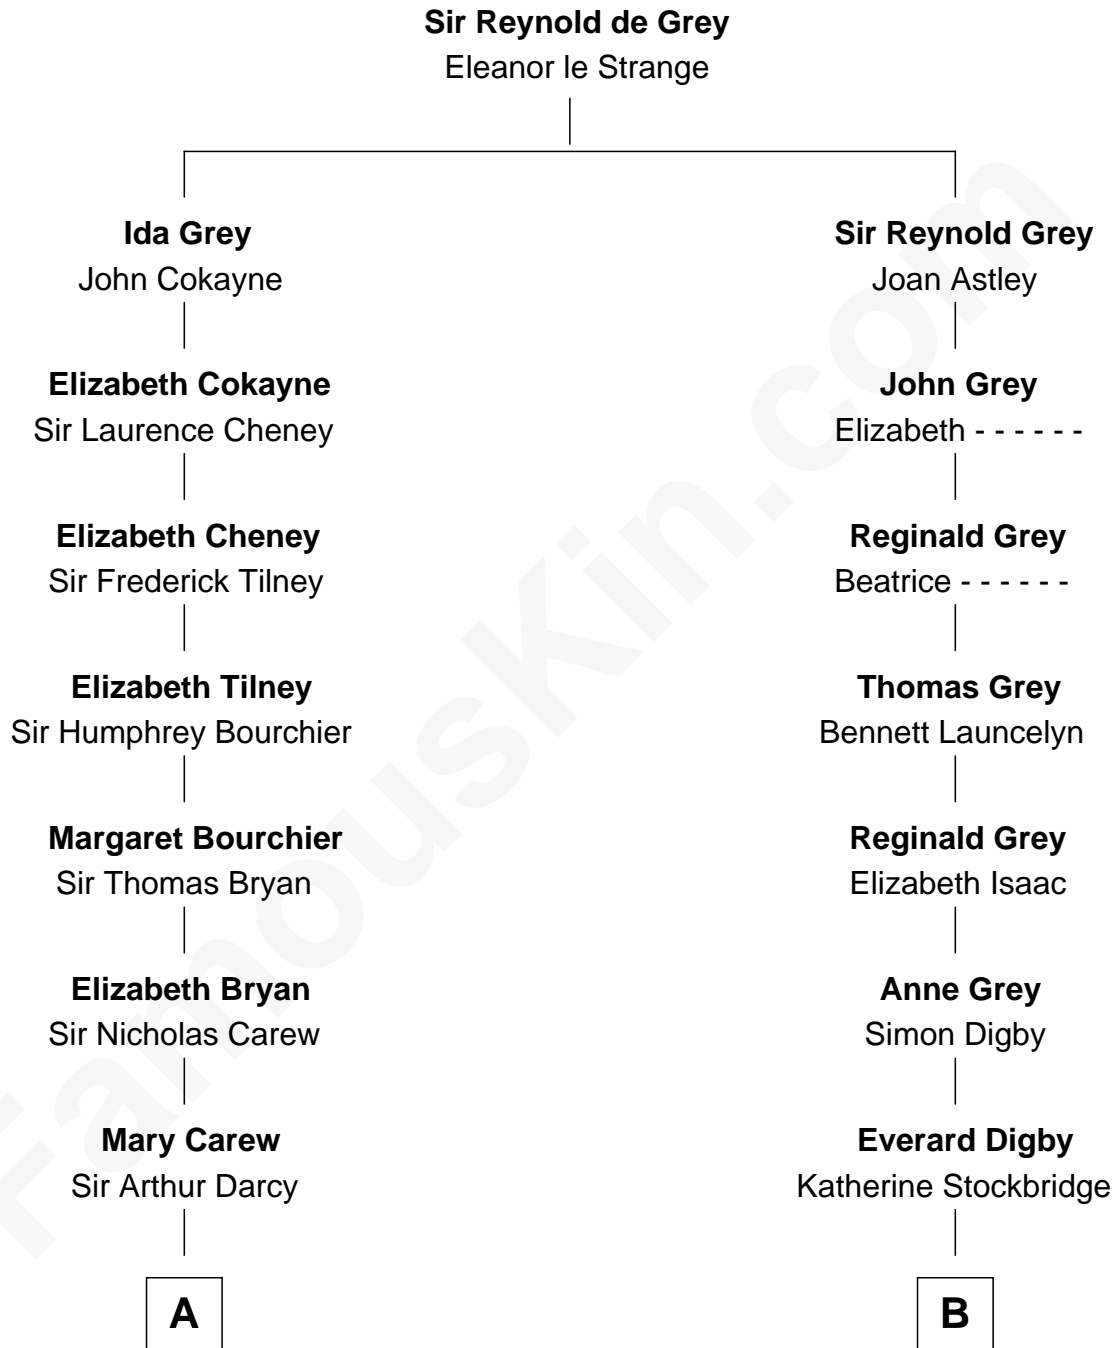

FamousKin.com
Relationship Chart of
Norman Rockwell
American Artist

16th cousin 2 times removed of

J.P. Morgan, Jr.
American Banker and Philanthropist

C

Jarvis Waring Rockwell

Anne Mary Hill

Norman Rockwell

American Artist

FamousKin.com