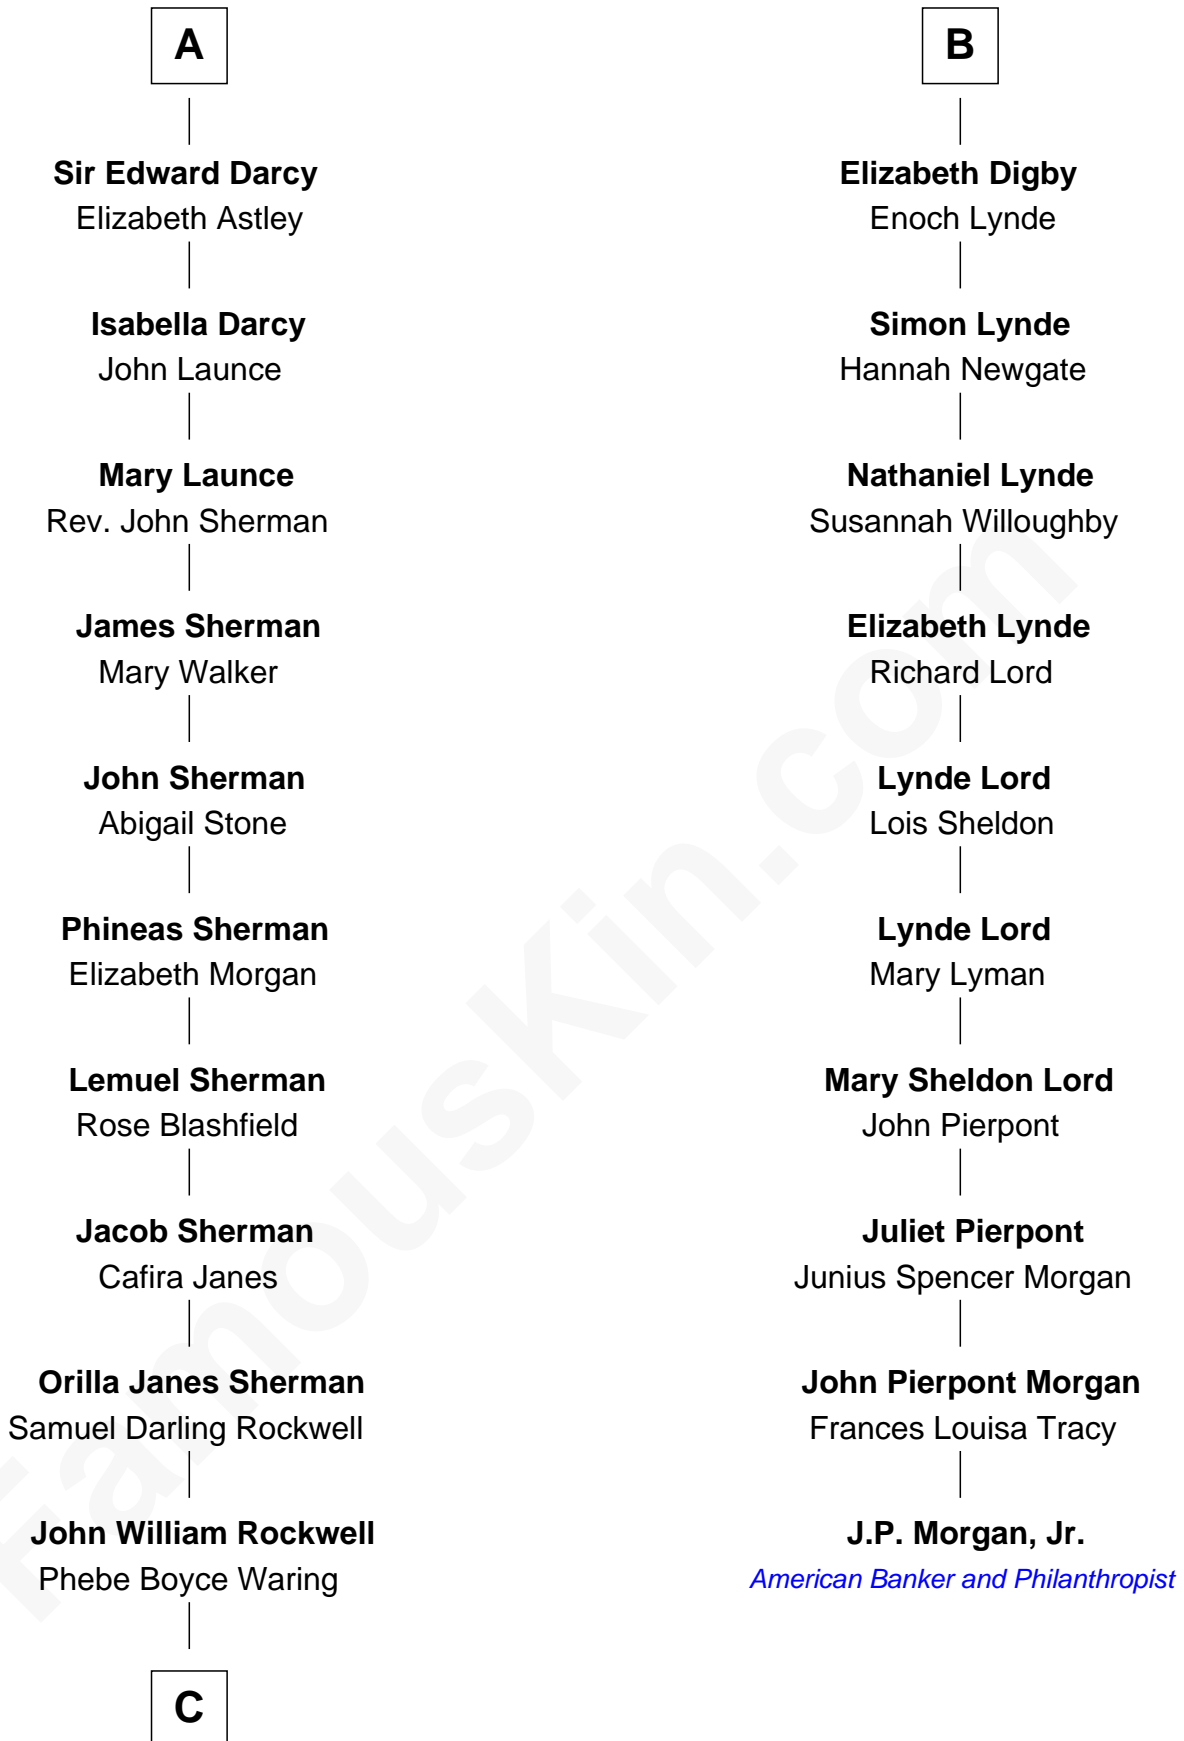

FamousKin.com
Relationship Chart of
Norman Rockwell
American Artist

16th cousin 2 times removed of

J.P. Morgan, Jr.
American Banker and Philanthropist

C

Jarvis Waring Rockwell

Anne Mary Hill

Norman Rockwell

American Artist

FamousKin.com