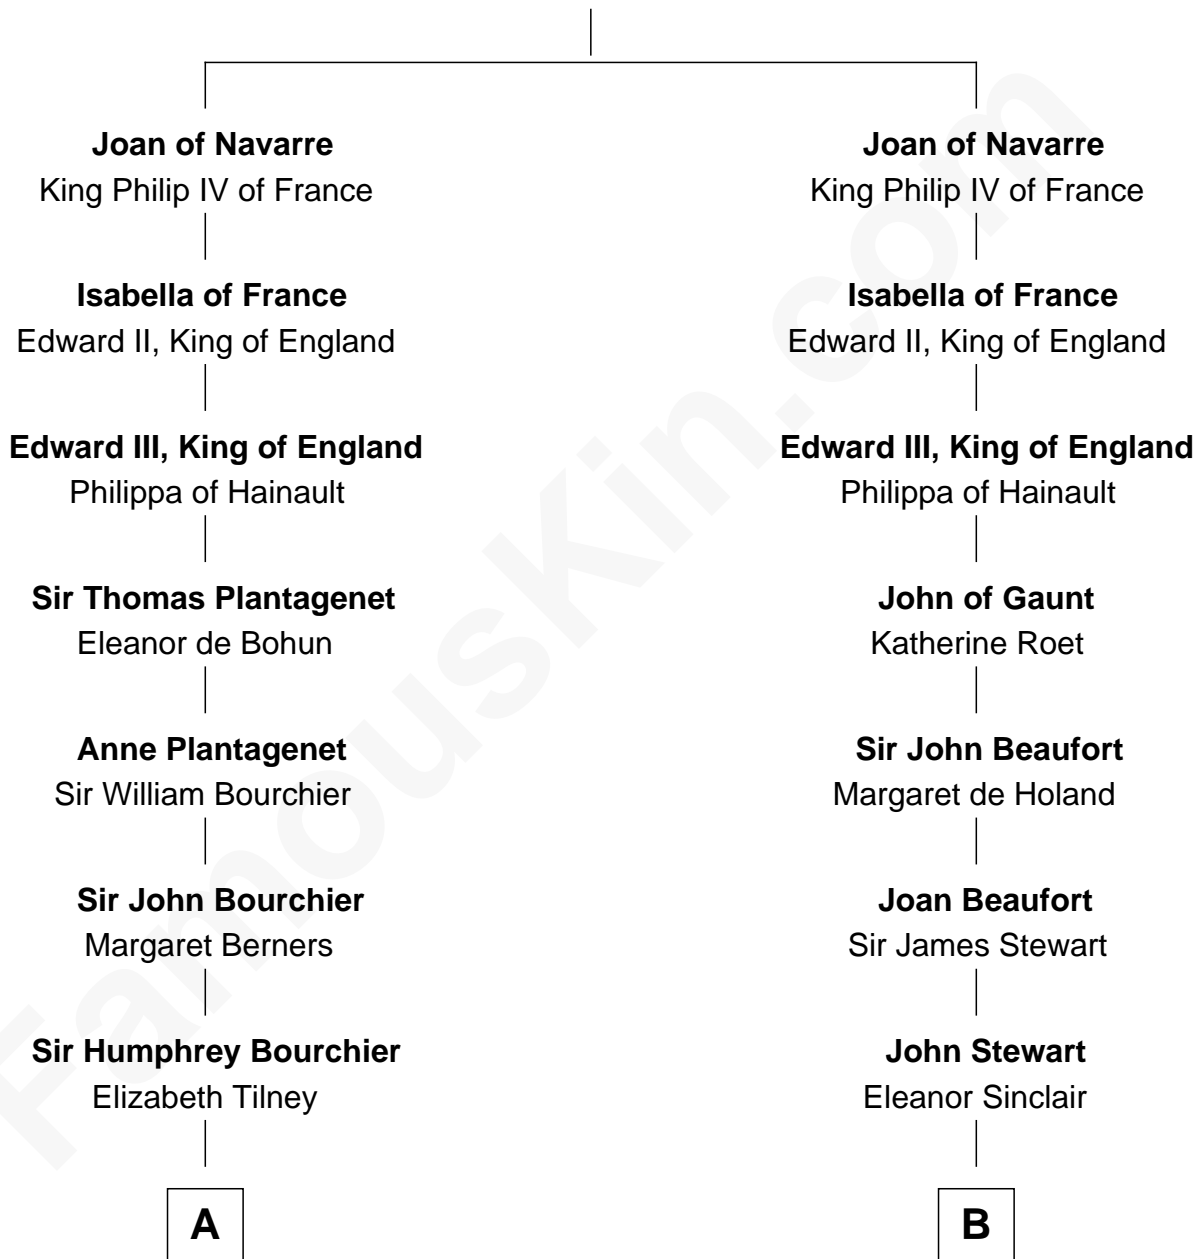

FamousKin.com
Relationship Chart of
Norman Rockwell
American Artist

18th cousin 3 times removed of
Fitzhugh Lee
40th Governor of Virginia

King Henry I of Navarre
 Blanche of Artois

C

Jacob Sherman

Cafira Janes

Orilla Janes Sherman

Samuel Darling Rockwell

John William Rockwell

Phebe Boyce Waring

Jarvis Waring Rockwell

Anne Mary Hill

Norman Rockwell

American Artist

D

Sydney Smith Lee

Anna Maria Mason

Fitzhugh Lee

40th Governor of Virginia

FamousKin.com