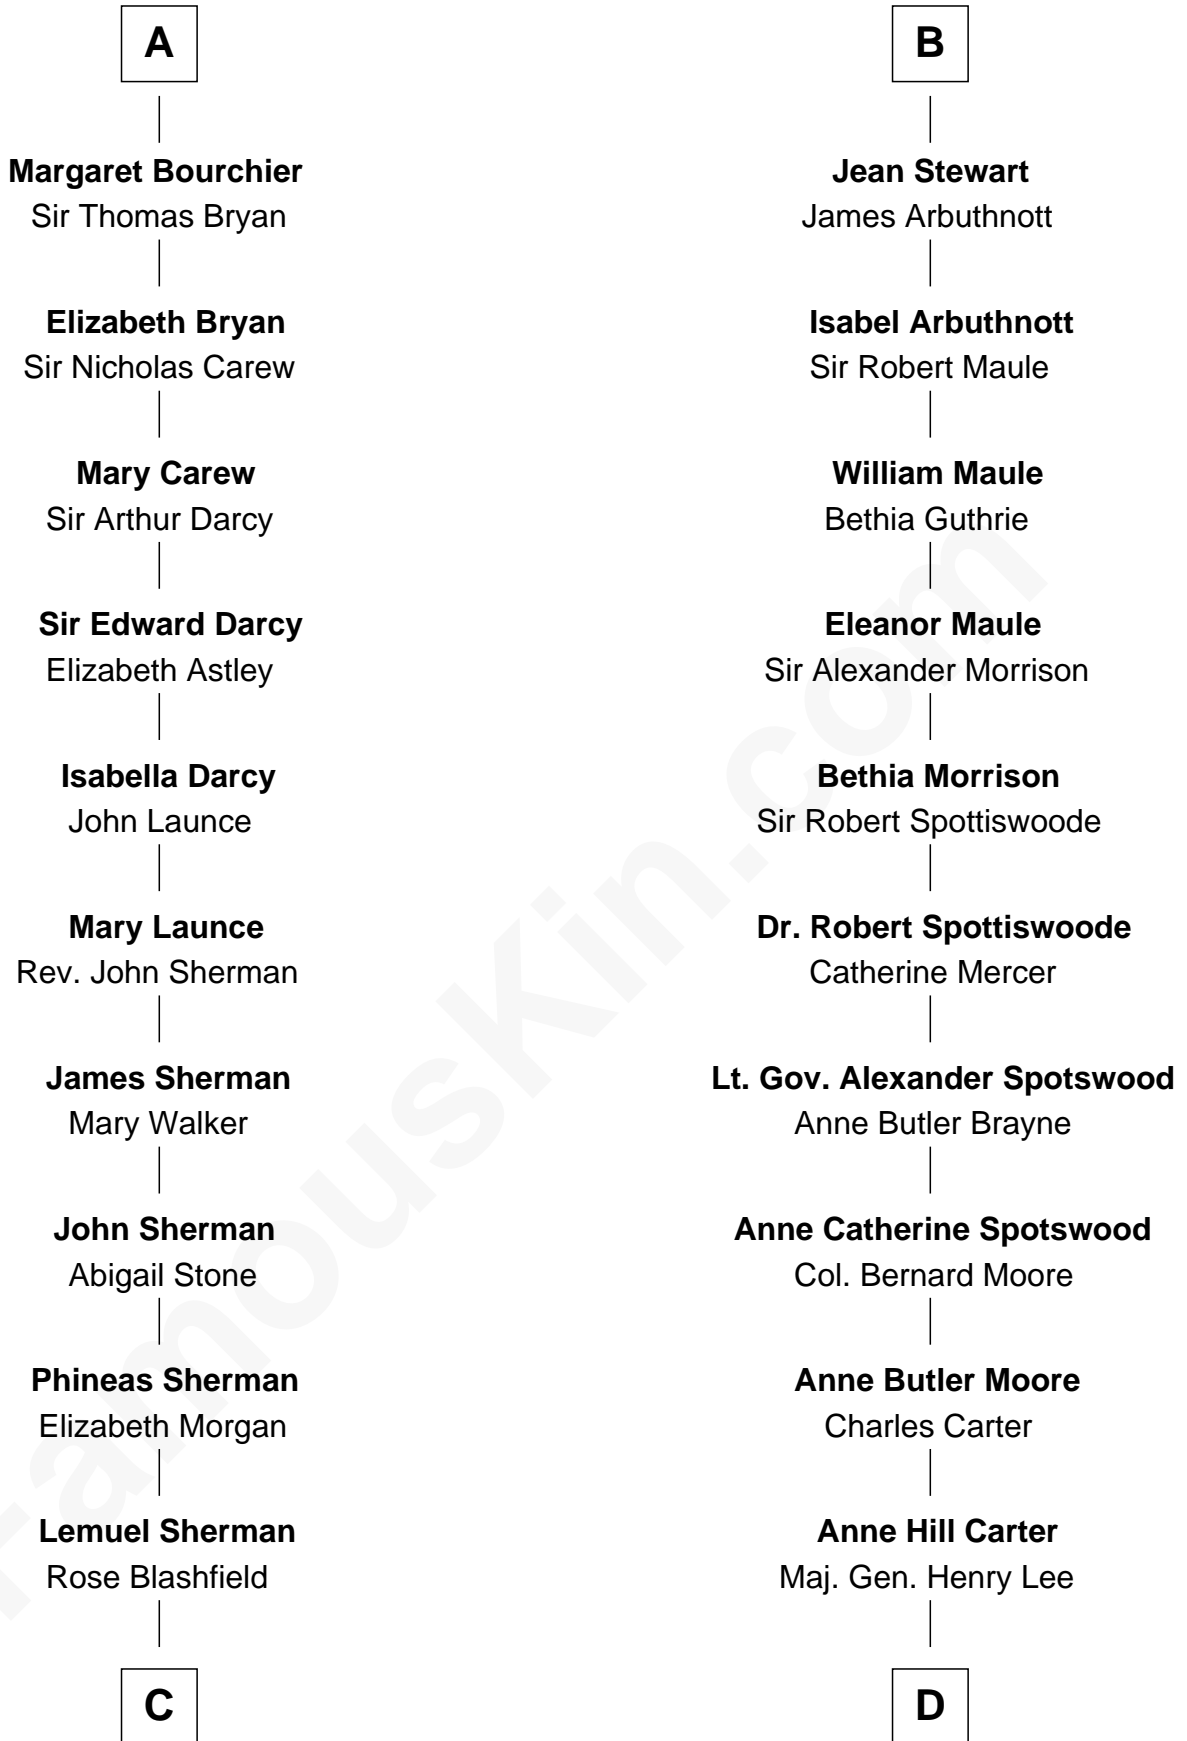

FamousKin.com
Relationship Chart of
Norman Rockwell
American Artist

18th cousin 3 times removed of
Fitzhugh Lee
40th Governor of Virginia

King Henry I of Navarre
 Blanche of Artois

C

Jacob Sherman

Cafira Janes

Orilla Janes Sherman

Samuel Darling Rockwell

John William Rockwell

Phebe Boyce Waring

Jarvis Waring Rockwell

Anne Mary Hill

Norman Rockwell

American Artist

D

Sydney Smith Lee

Anna Maria Mason

Fitzhugh Lee

40th Governor of Virginia

FamousKin.com