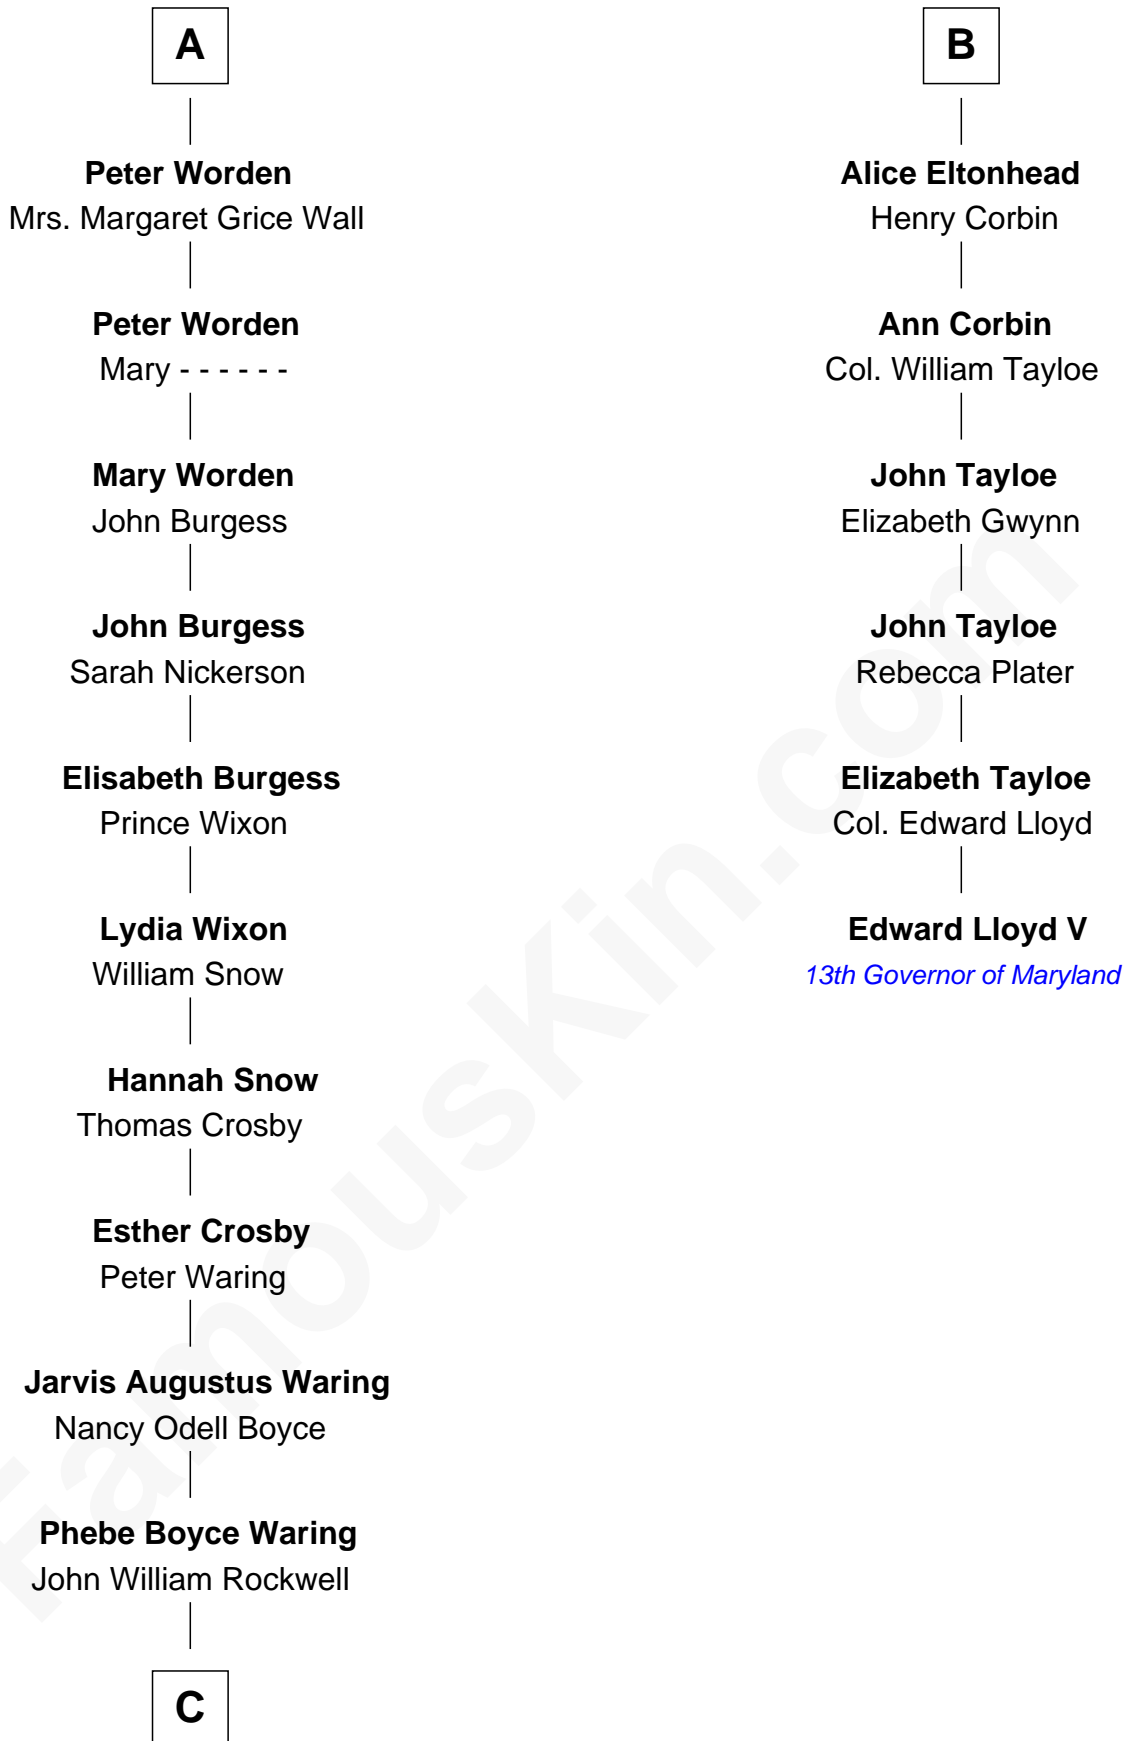

FamousKin.com
Relationship Chart of
Norman Rockwell
American Artist

12th cousin 6 times removed of
Edward Lloyd V
13th Governor of Maryland

Sir Nicholas Harington
 Isabel English

Agnes Harington
 Richard Sherburne

Richard Sherburne
 Alice Hamerton

Agnes Sherburne
 Henry Rushton

Nicholas Rushton
 Margaret Radcliffe

Agnes Rushton
 Richard Worthington

Peter Worthington
 Isabel Anderton

Isabel Worthington
 Robert Worden

A

Sir William Harington
 Margaret de Neville

Agnes Harington
 Sir Alexander Radcliffe

Isabel Radcliffe
 Sir James Harington

Anne Harington
 Sir William Stanley

Peter Stanley
 Cecily Tarleton

Anne Stanley
 Edward Sutton

Anne Sutton
 Richard Eltonhead

B

C

Jarvis Waring Rockwell

Anne Mary Hill

Norman Rockwell

American Artist

FamousKin.com