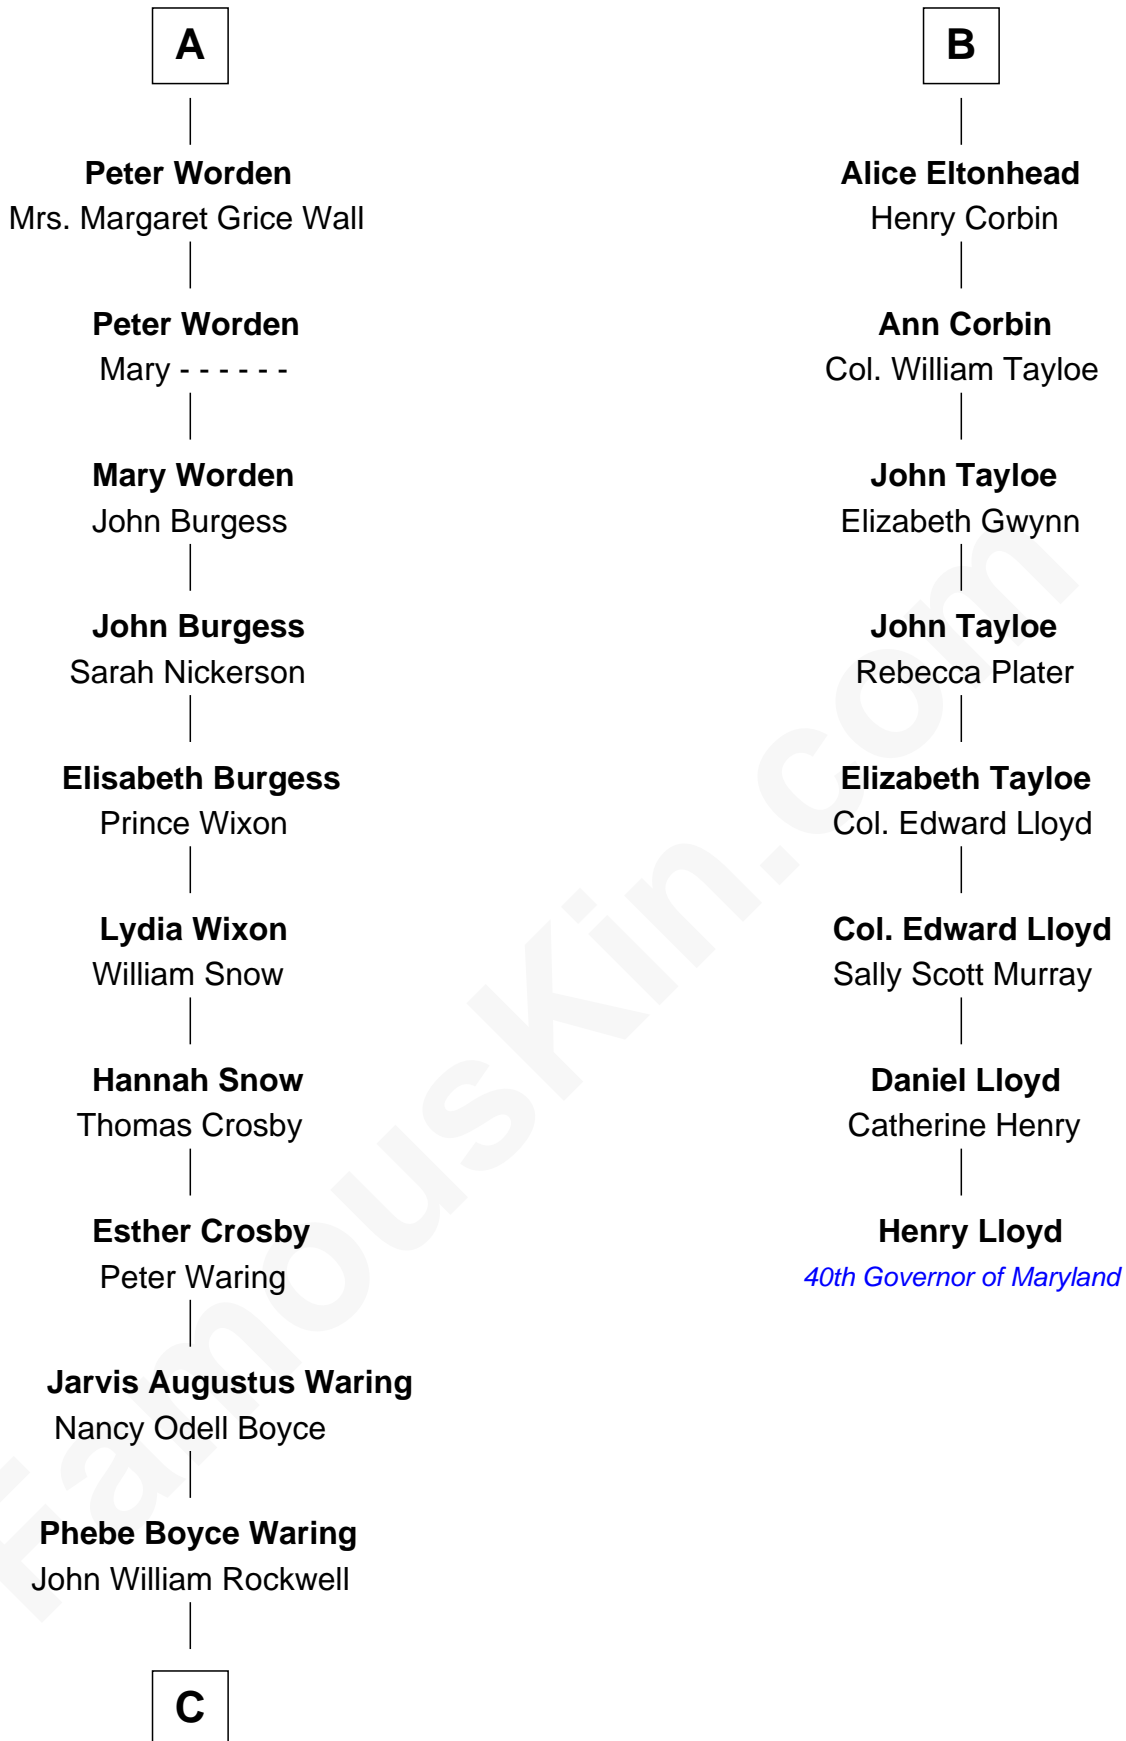

FamousKin.com
Relationship Chart of
Norman Rockwell
American Artist

14th cousin 4 times removed of
Henry Lloyd
40th Governor of Maryland

Sir Nicholas Harington
 Isabel English

C

Jarvis Waring Rockwell

Anne Mary Hill

Norman Rockwell

American Artist

FamousKin.com