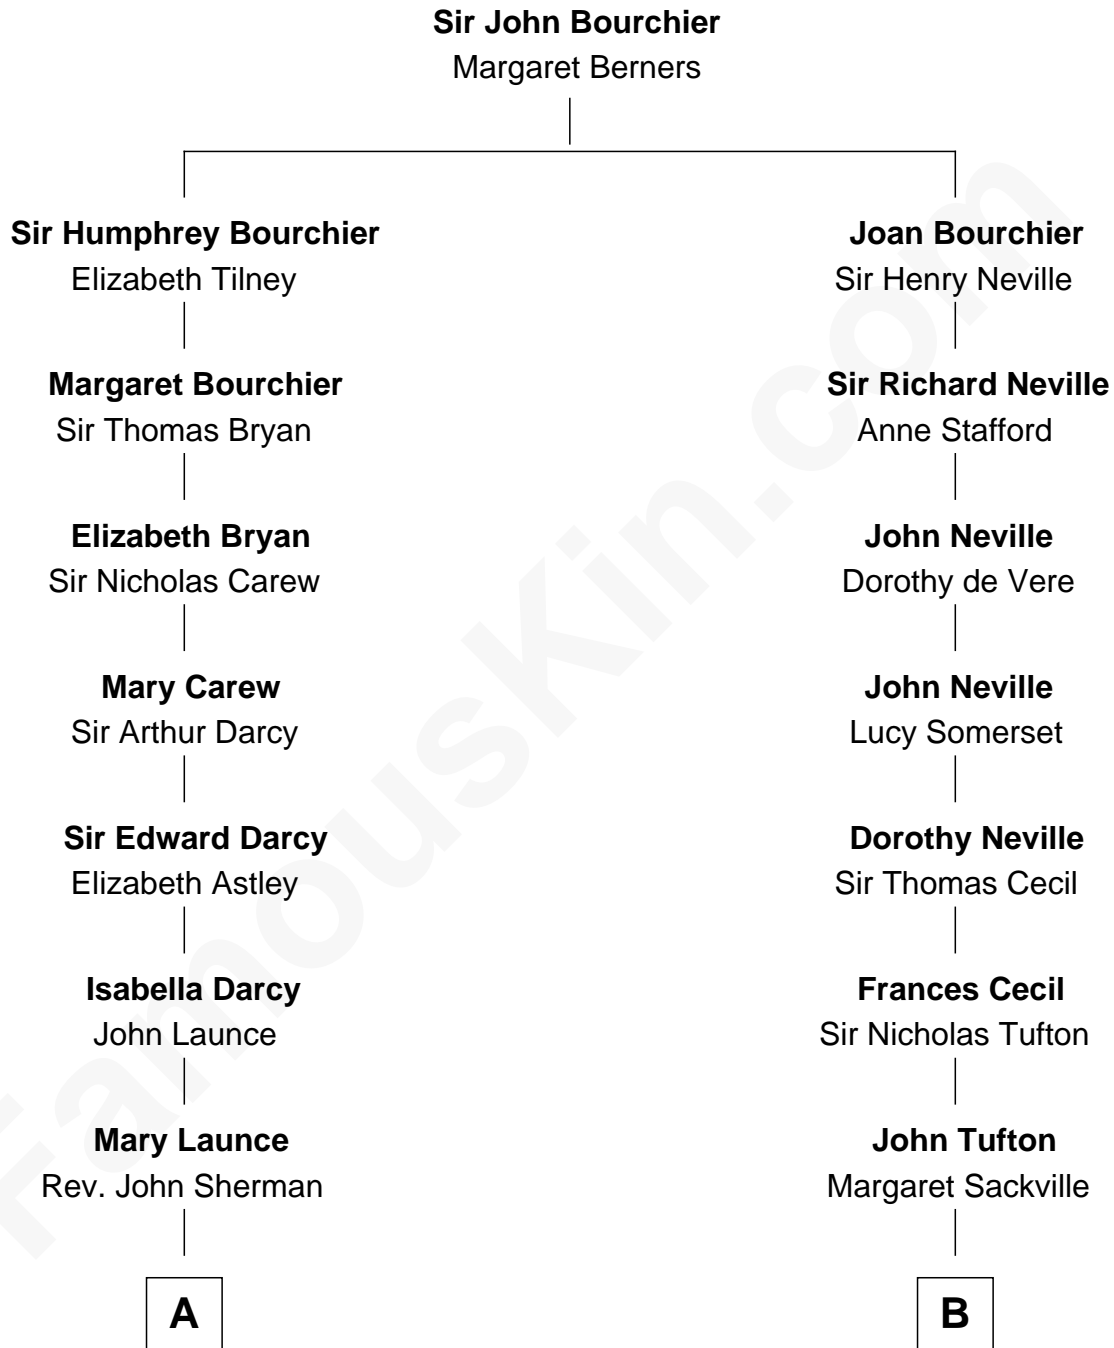

**FamousKin.com**  
**Relationship Chart of**  
**Norman Rockwell**  
*American Artist*

**15th cousin 2 times removed of**  
**Kit Harington**  
*TV Actor - "Game of Thrones"*

Kit Harington photo by [Gage Skidmore](#) (CC BY-SA 2.0)