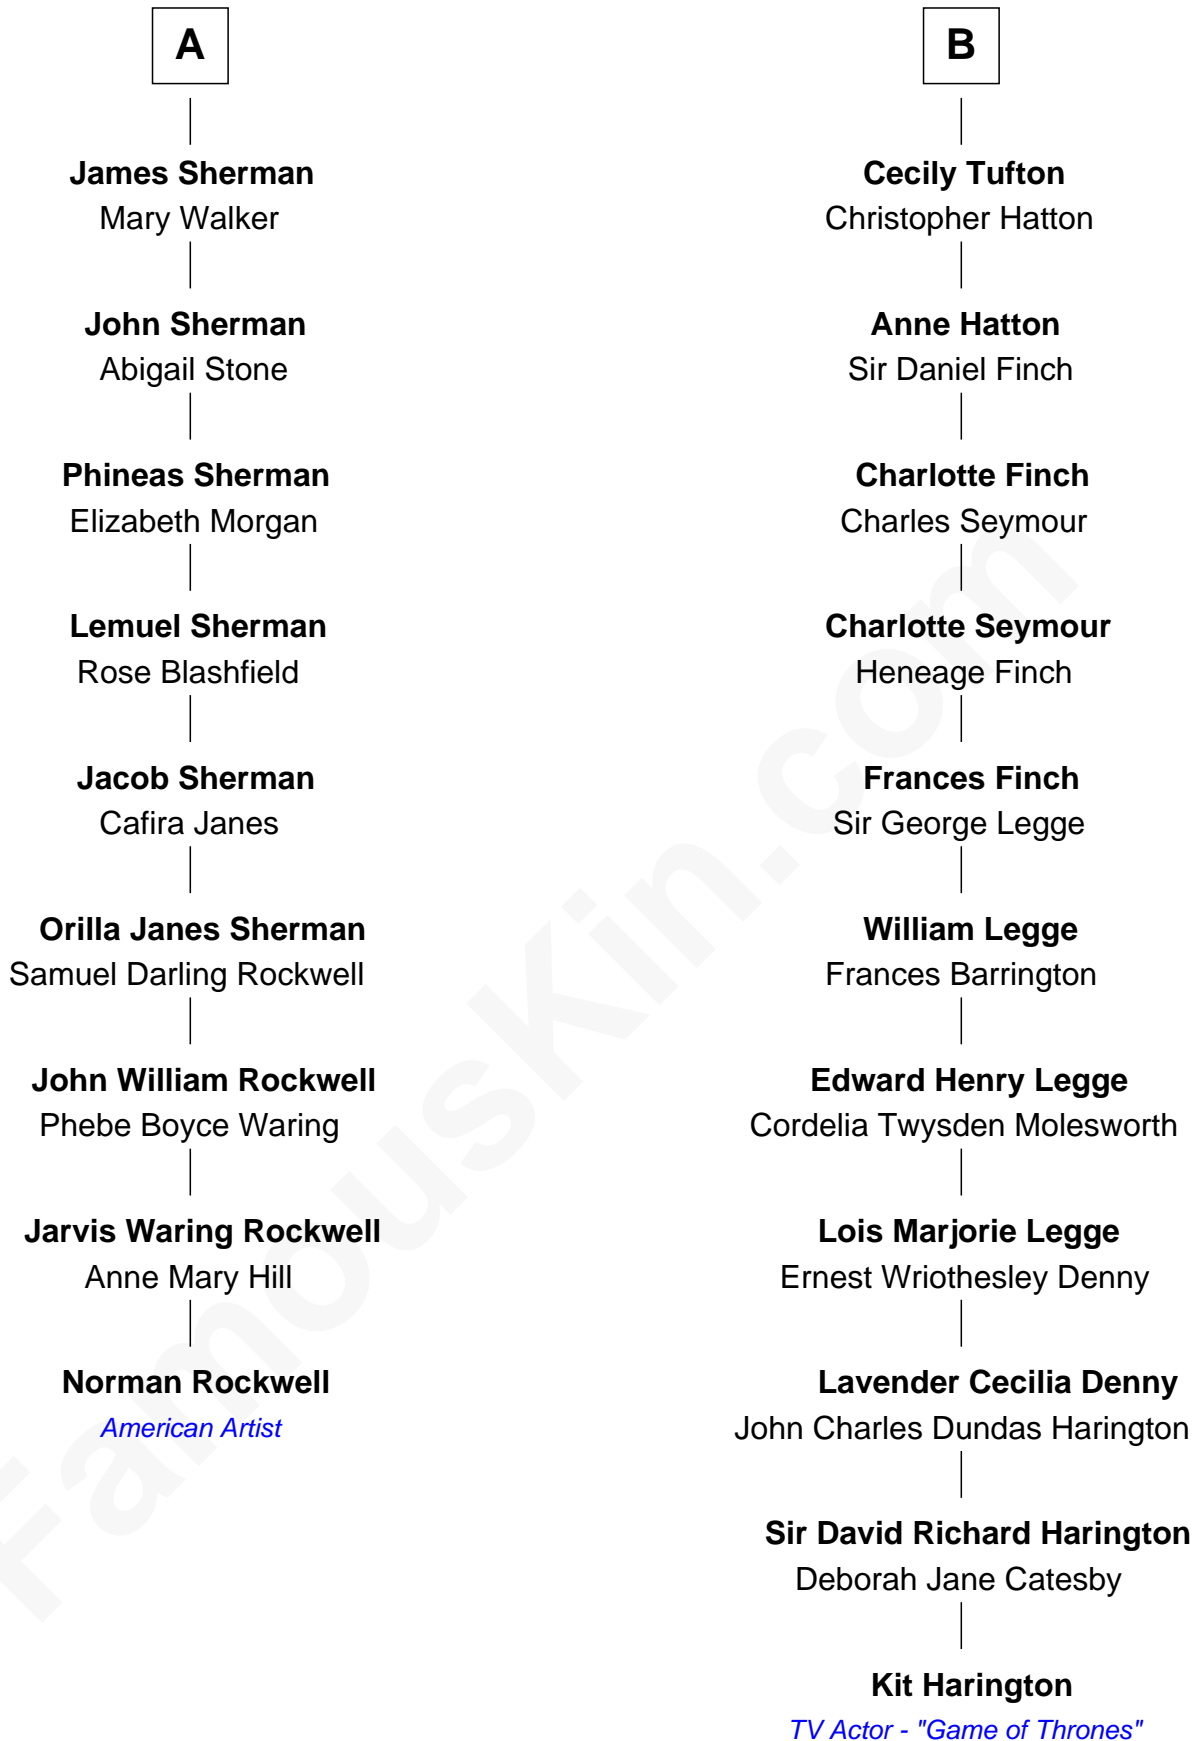

**FamousKin.com**  
**Relationship Chart of**  
**Norman Rockwell**  
*American Artist*

**15th cousin 2 times removed of**  
**Kit Harington**  
*TV Actor - "Game of Thrones"*

Kit Harington photo by [Gage Skidmore](#) (CC BY-SA 2.0)