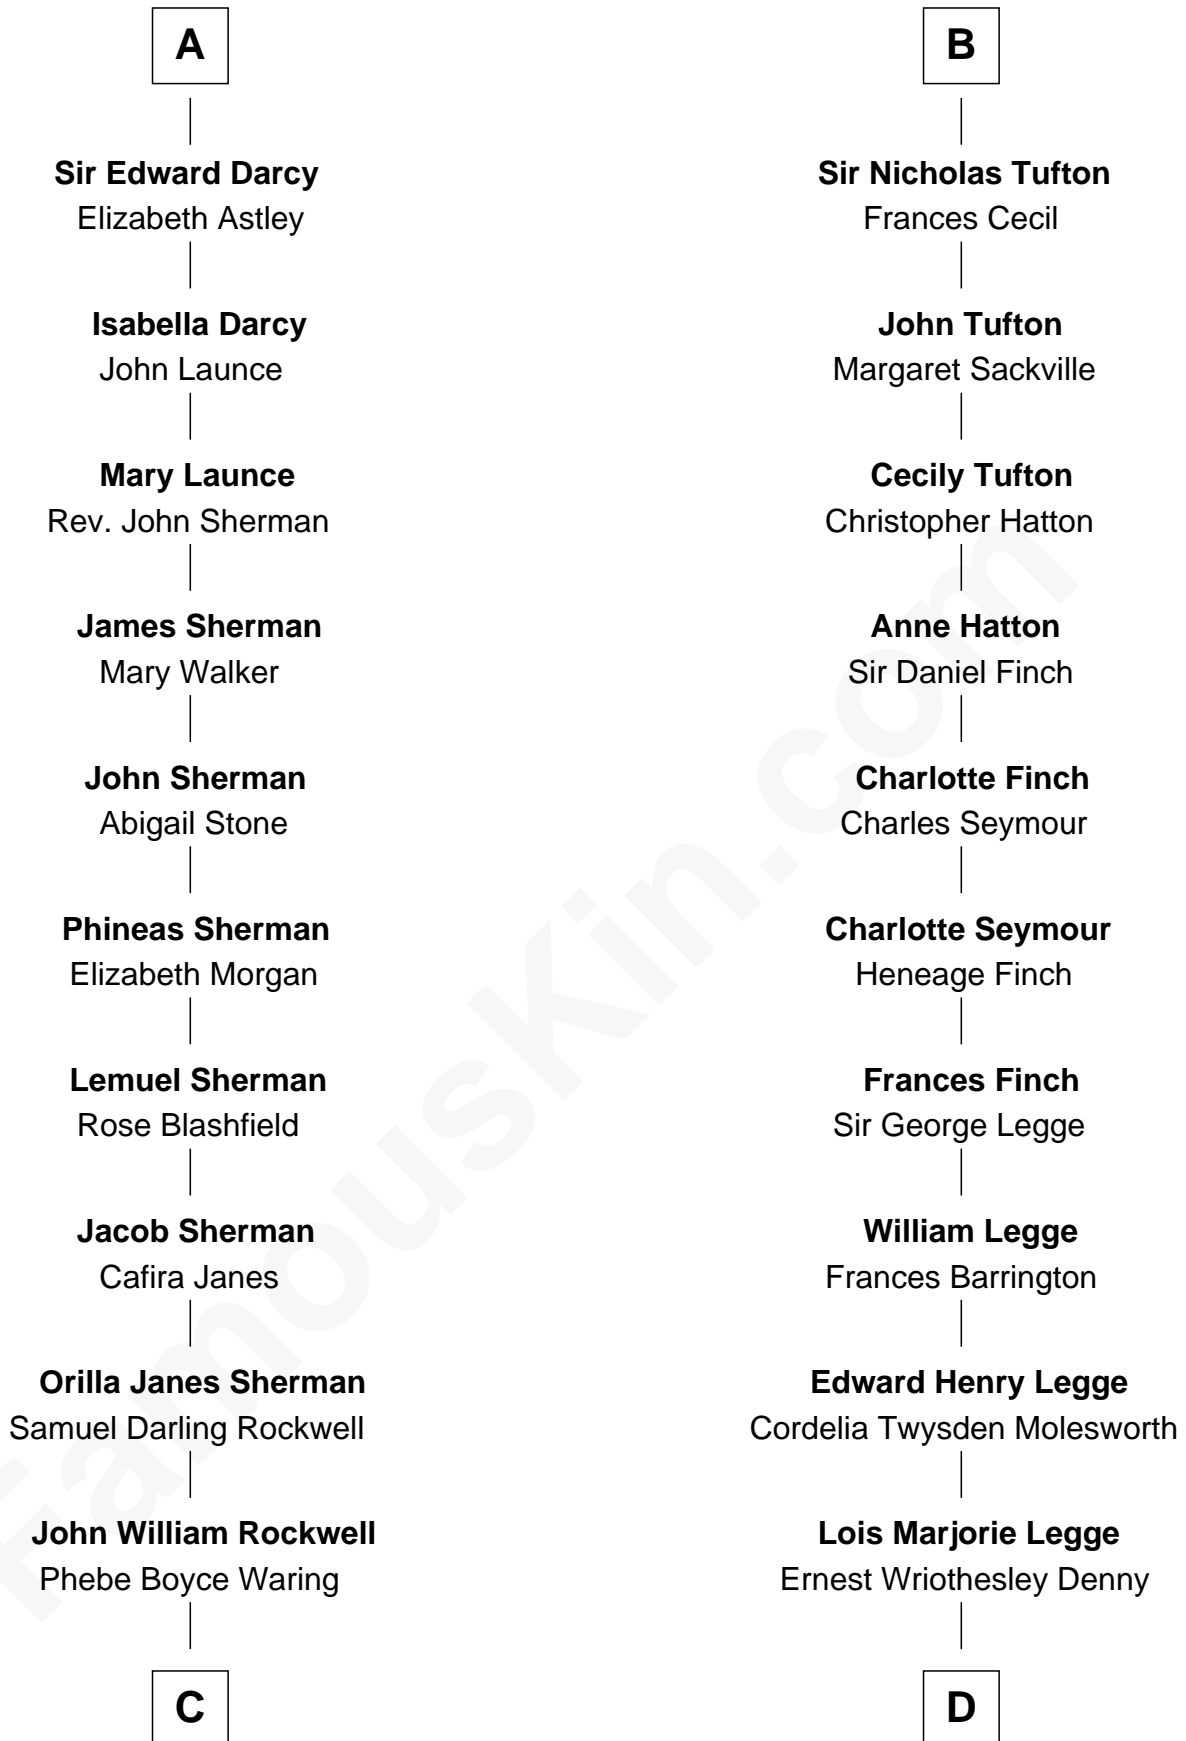

**FamousKin.com**  
**Relationship Chart of**  
**Norman Rockwell**  
*American Artist*

18th cousin 1 time removed of  
**Kit Harington**  
*TV Actor - "Game of Thrones"*

**C**

**Jarvis Waring Rockwell**

Anne Mary Hill

**Norman Rockwell**

*American Artist*

**D**

**Lavender Cecilia Denny**

John Charles Dundas Harington

**Sir David Richard Harington**

Deborah Jane Catesby