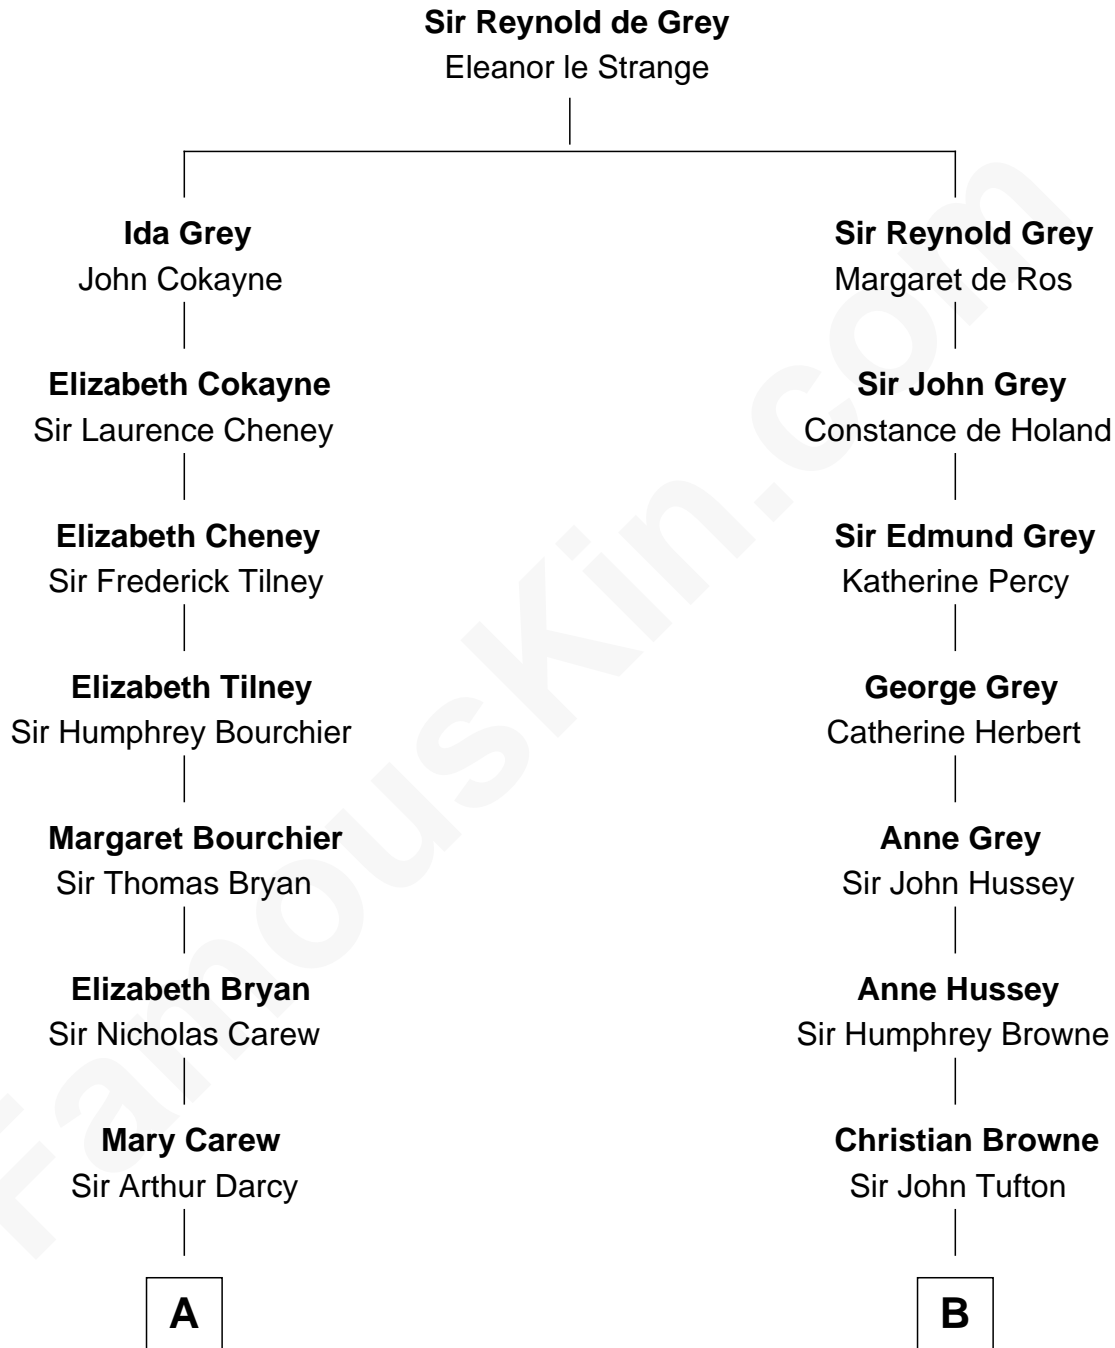

**FamousKin.com**  
**Relationship Chart of**  
**Norman Rockwell**  
*American Artist*

18th cousin 1 time removed of  
**Kit Harington**  
*TV Actor - "Game of Thrones"*

**C**

**Jarvis Waring Rockwell**

Anne Mary Hill

**Norman Rockwell**

*American Artist*

**D**

**Lavender Cecilia Denny**

John Charles Dundas Harington

**Sir David Richard Harington**

Deborah Jane Catesby