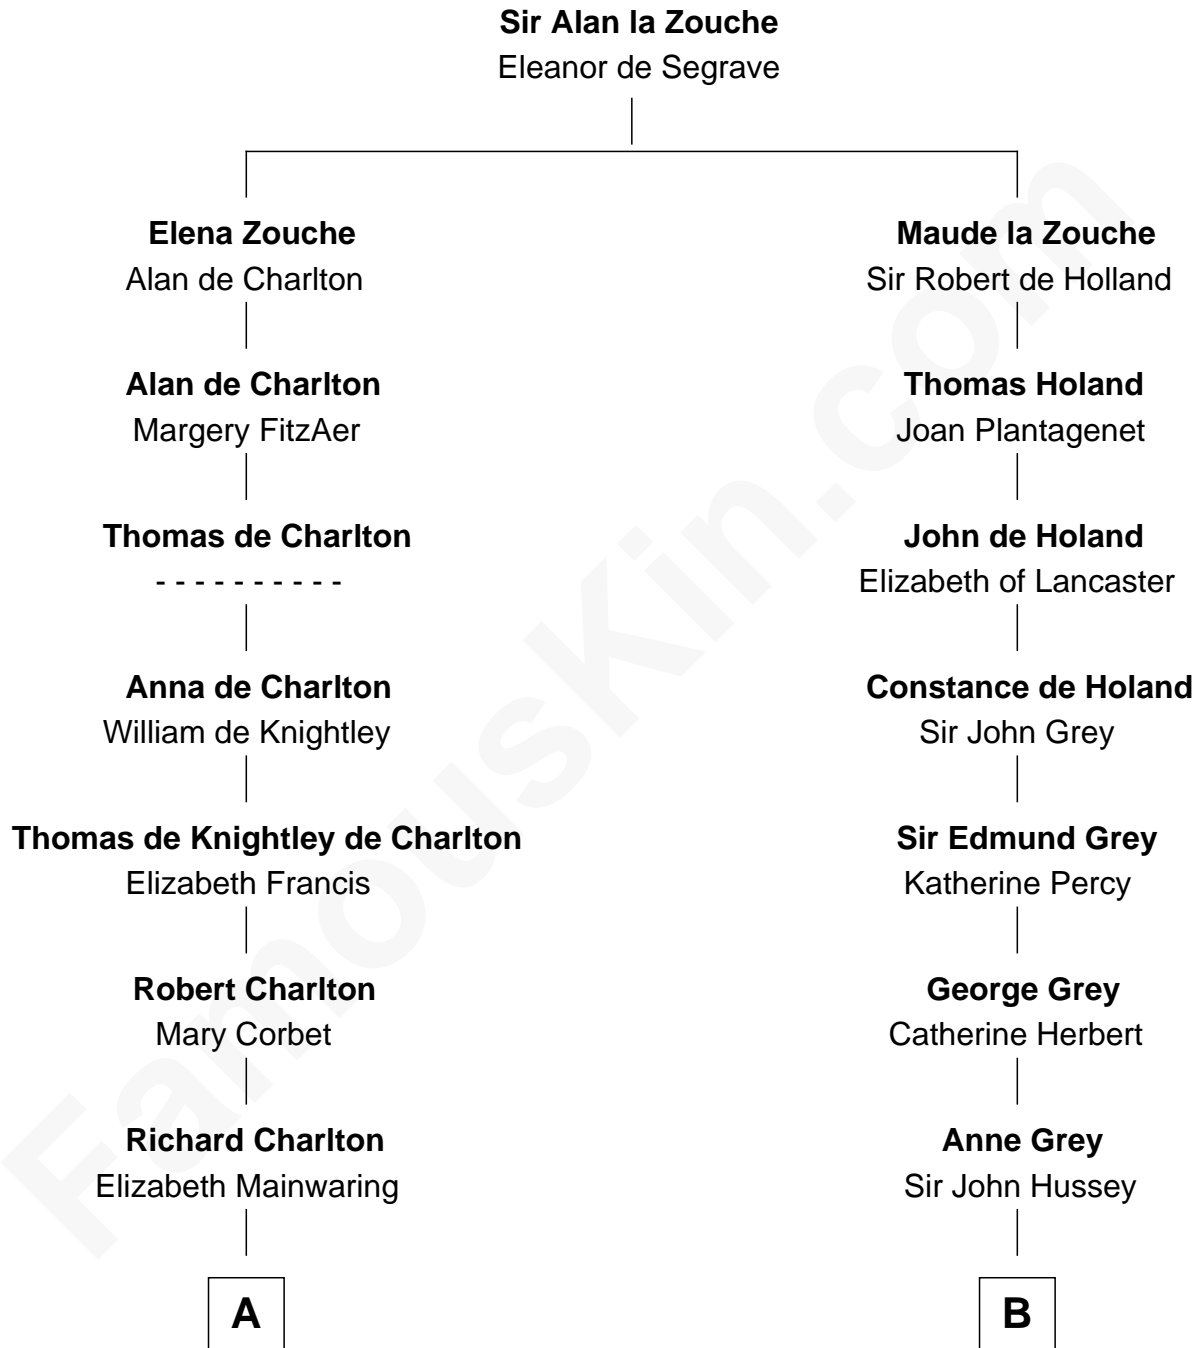

FamousKin.com
Relationship Chart of
Norman Rockwell
American Artist

19th cousin 2 times removed of
Kit Harington
TV Actor - "Game of Thrones"

C

John William Rockwell

Phebe Boyce Waring

Jarvis Waring Rockwell

Anne Mary Hill

Norman Rockwell

American Artist

D

Edward Henry Legge

Cordelia Twysden Molesworth

Lois Marjorie Legge

Ernest Wriothsesley Denny