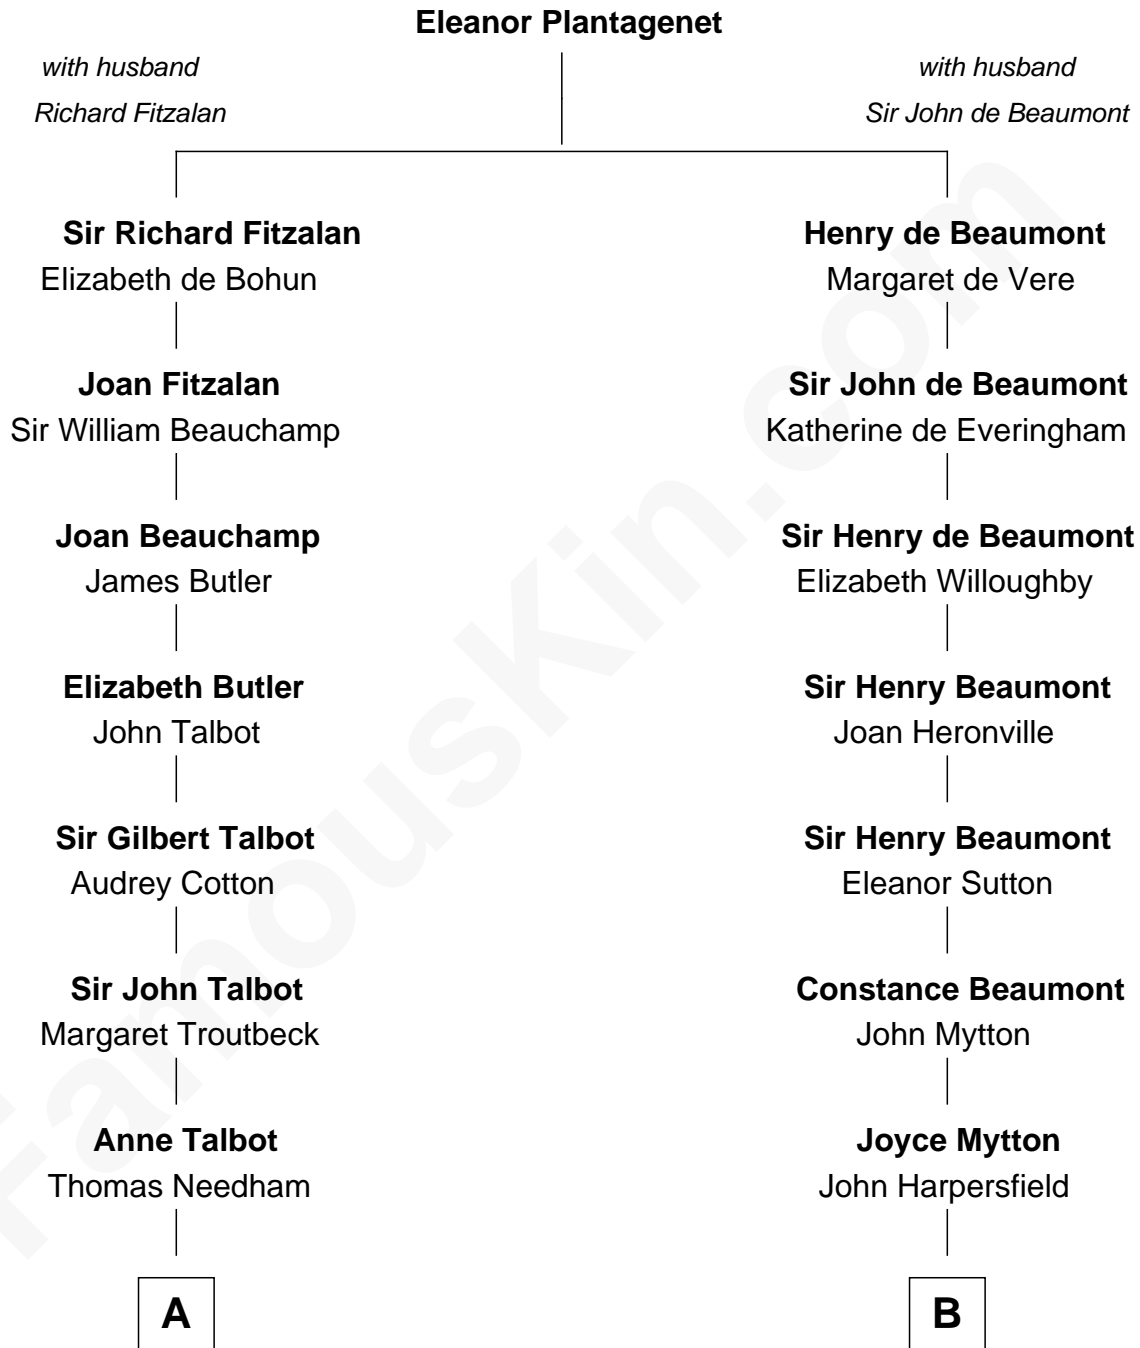

FamousKin.com
Relationship Chart of
Norman Rockwell
American Artist

18th cousin 3 times removed of
Gerald Ford
38th U.S. President

C

Jarvis Waring Rockwell

Anne Mary Hill

Norman Rockwell

American Artist

D

George Selden Butler

Elizabeth Ely Gridley

Amy Gridley Butler

George Manney Ayer

Adele Augusta Ayer

Levi Addison Gardner

Dorothy Ayer Gardner

Leslie Lynch King

Gerald Ford

38th U.S. President

FamousKin.com