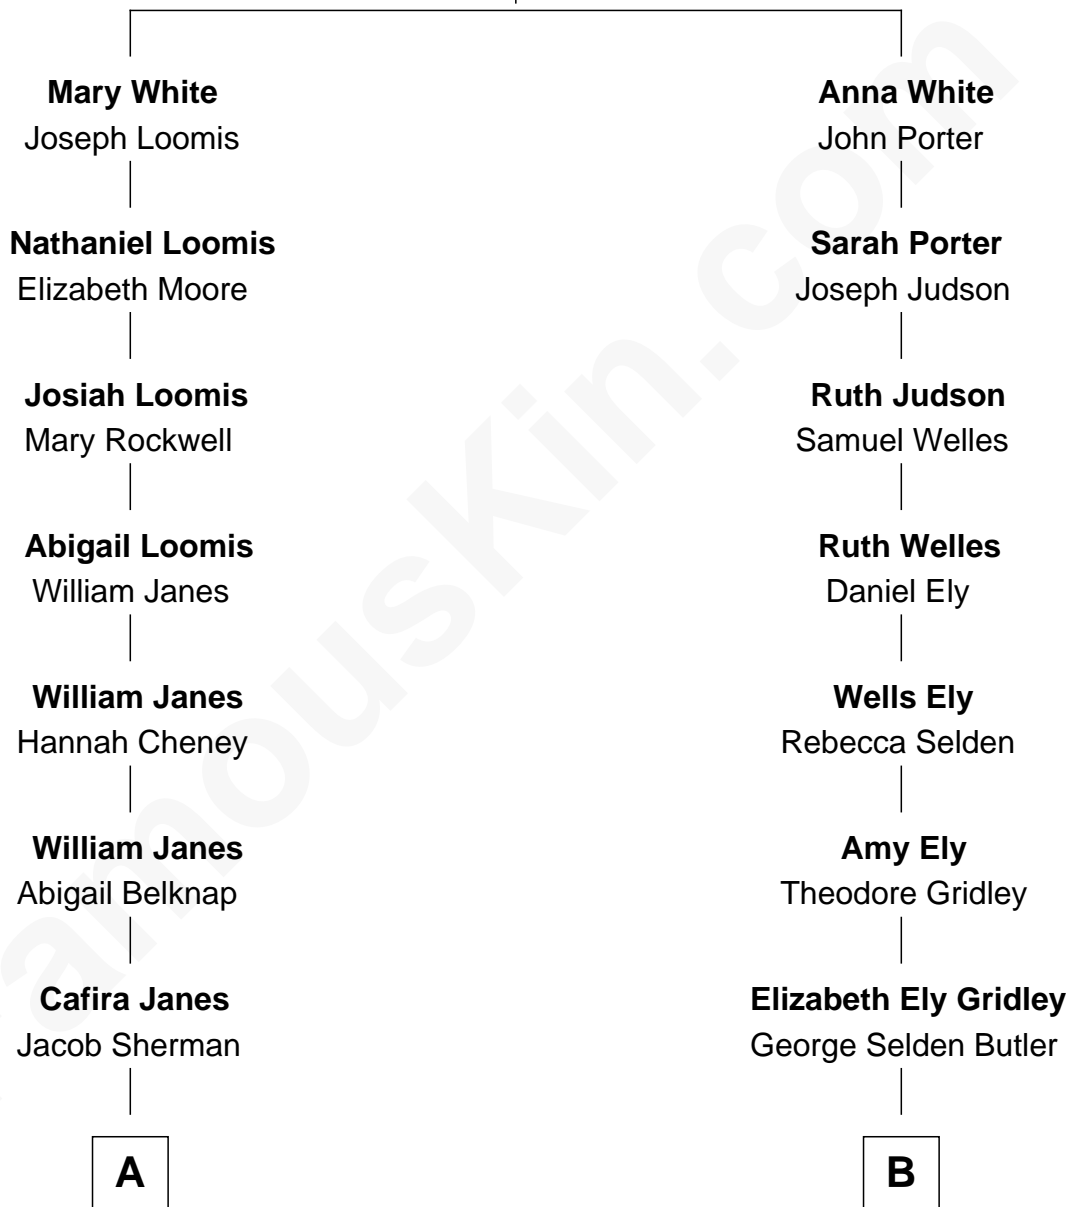

FamousKin.com Relationship Chart of

Norman Rockwell

American Artist

10th cousin of

Gerald Ford

38th U.S. President

Robert White

Bridget Allgar

A

Orilla Janes Sherman
Samuel Darling Rockwell

John William Rockwell
Phebe Boyce Waring

Jarvis Waring Rockwell
Anne Mary Hill

Norman Rockwell
American Artist

B

Amy Gridley Butler
George Manney Ayer

Adele Augusta Ayer
Levi Addison Gardner

Dorothy Ayer Gardner
Leslie Lynch King

Gerald Ford
38th U.S. President

FamousKin.com