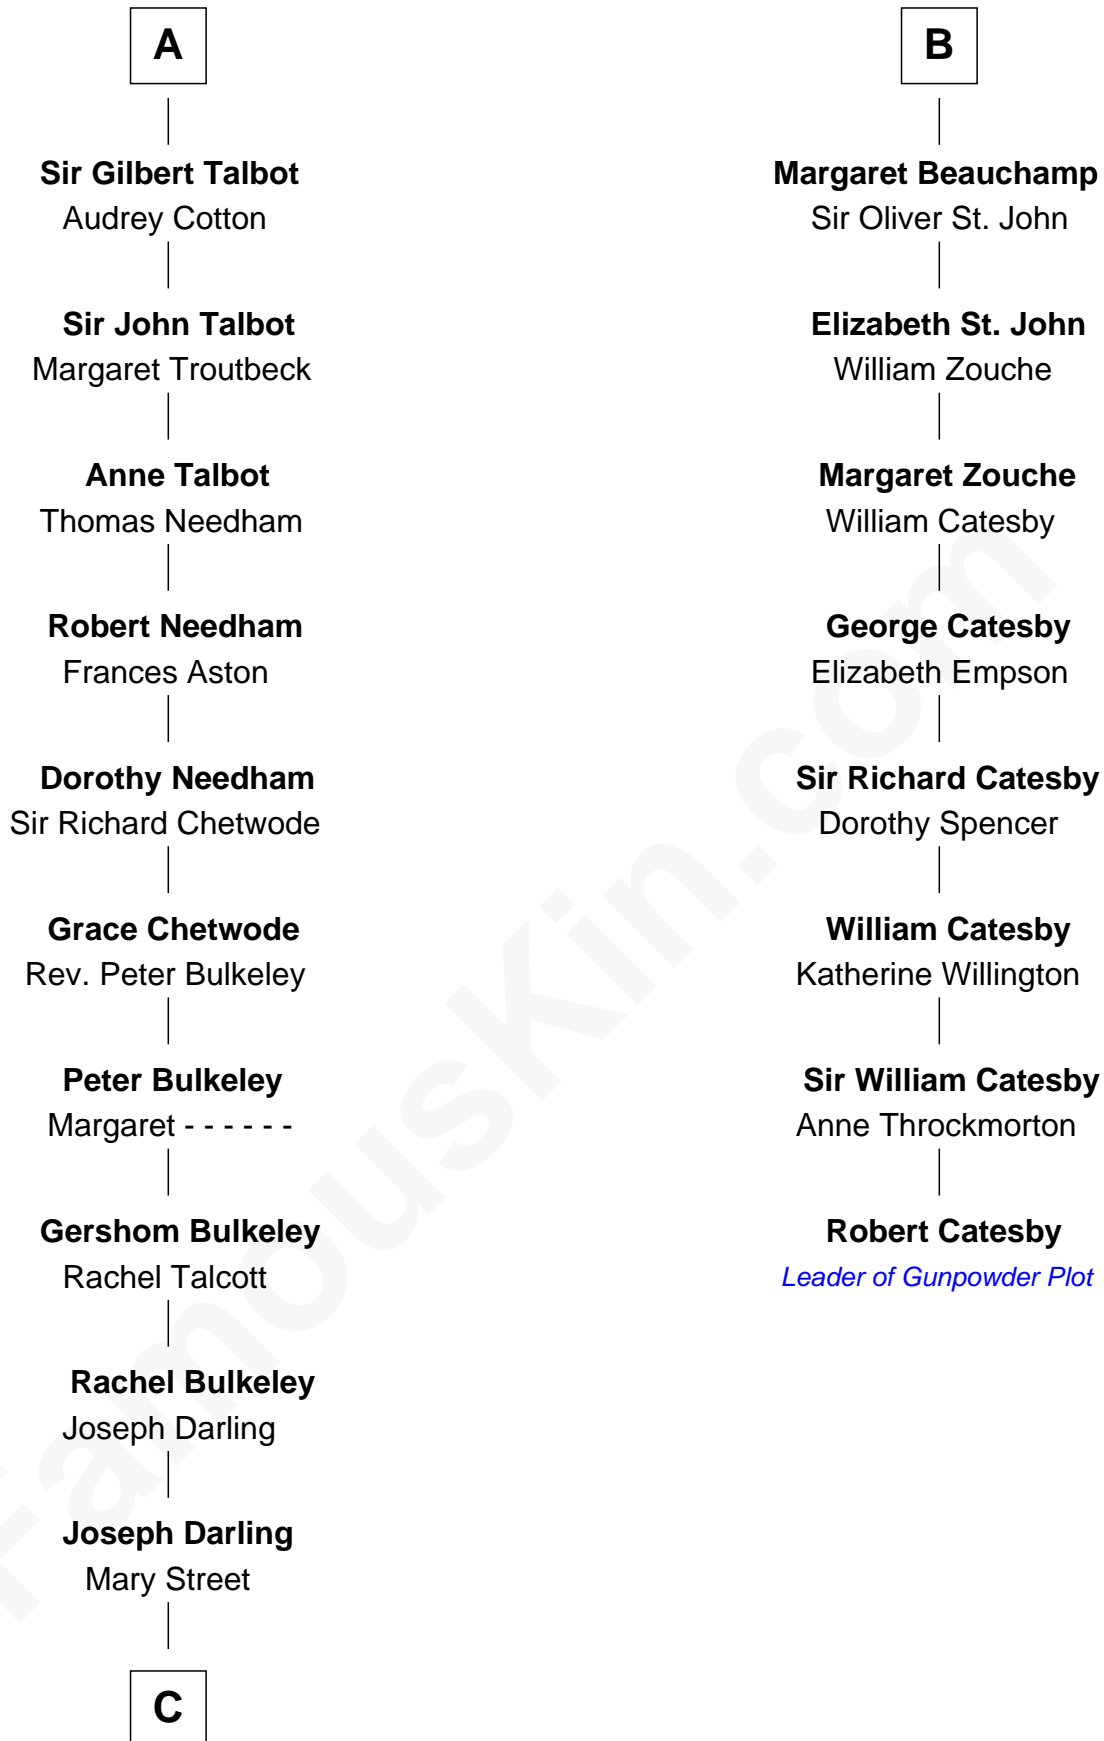

FamousKin.com
Relationship Chart of
Norman Rockwell
American Artist

14th cousin 7 times removed of
Robert Catesby
Leader of Gunpowder Plot

Sir Humphrey de Bohun
Maud of Eu

C

—
Rachel Darling
Runa Rockwell

—
Samuel Darling Rockwell
Orilla Janes Sherman

—
John William Rockwell
Phebe Boyce Waring

—
Jarvis Waring Rockwell
Anne Mary Hill

—
Norman Rockwell
American Artist

FamousKin.com