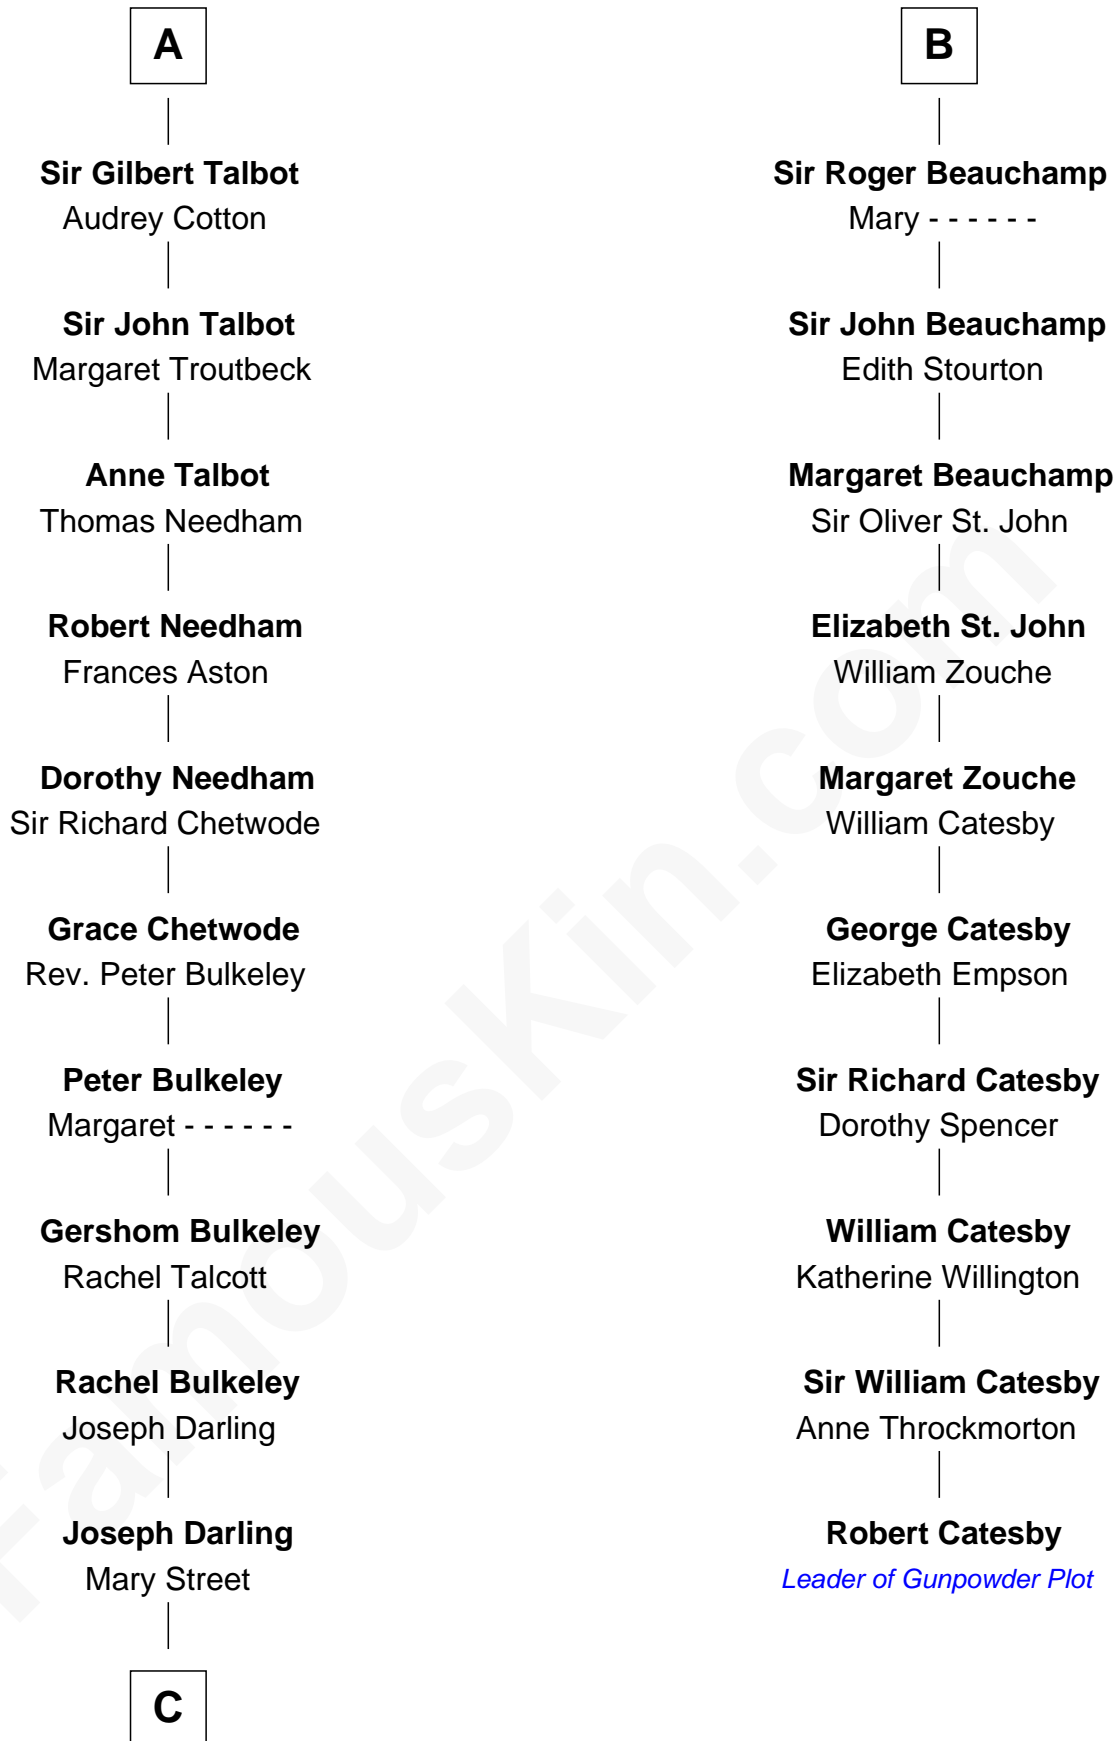

FamousKin.com

Relationship Chart of

Norman Rockwell

American Artist

16th cousin 5 times removed of

Robert Catesby
Leader of Gunpowder Plot

C

—
Rachel Darling
Runa Rockwell

—
Samuel Darling Rockwell
Orilla Janes Sherman

—
John William Rockwell
Phebe Boyce Waring

—
Jarvis Waring Rockwell
Anne Mary Hill

—
Norman Rockwell
American Artist

FamousKin.com