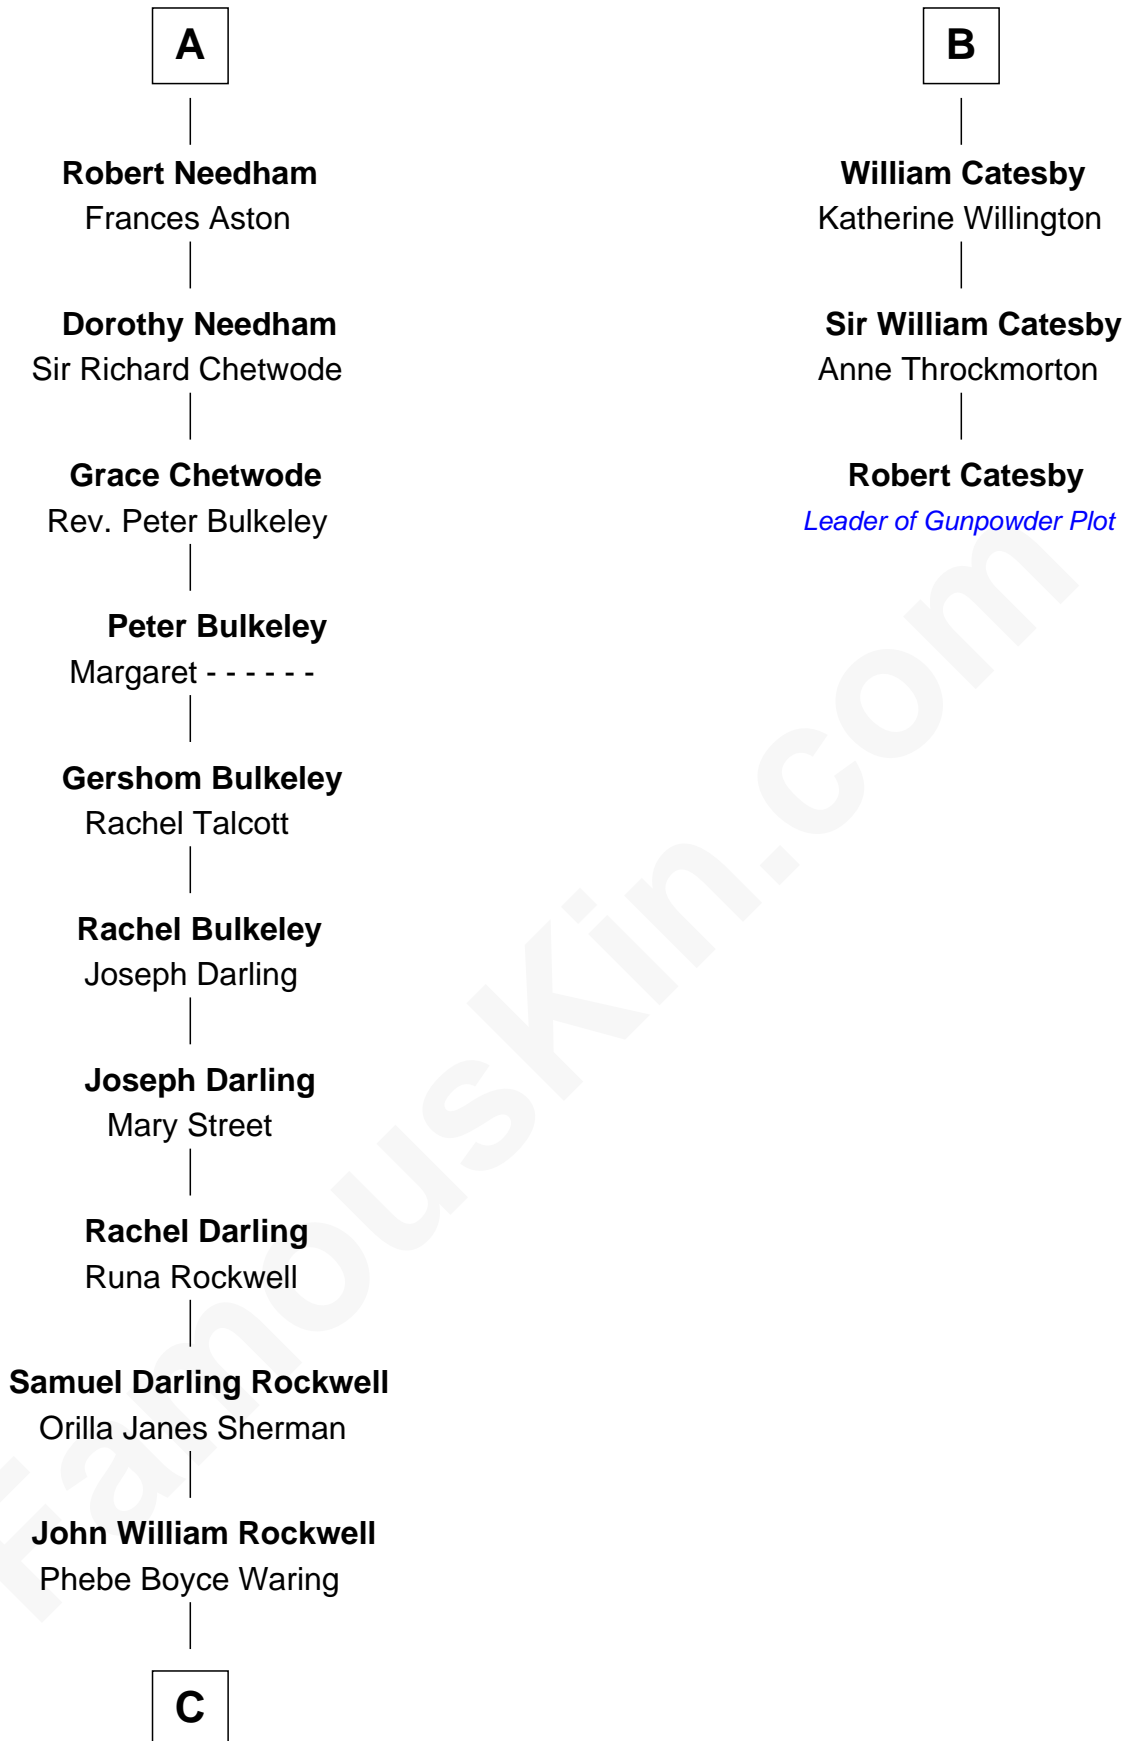

FamousKin.com
Relationship Chart of
Norman Rockwell
American Artist

9th cousin 9 times removed of
Robert Catesby
Leader of Gunpowder Plot

C

Jarvis Waring Rockwell

Anne Mary Hill

Norman Rockwell

American Artist

FamousKin.com