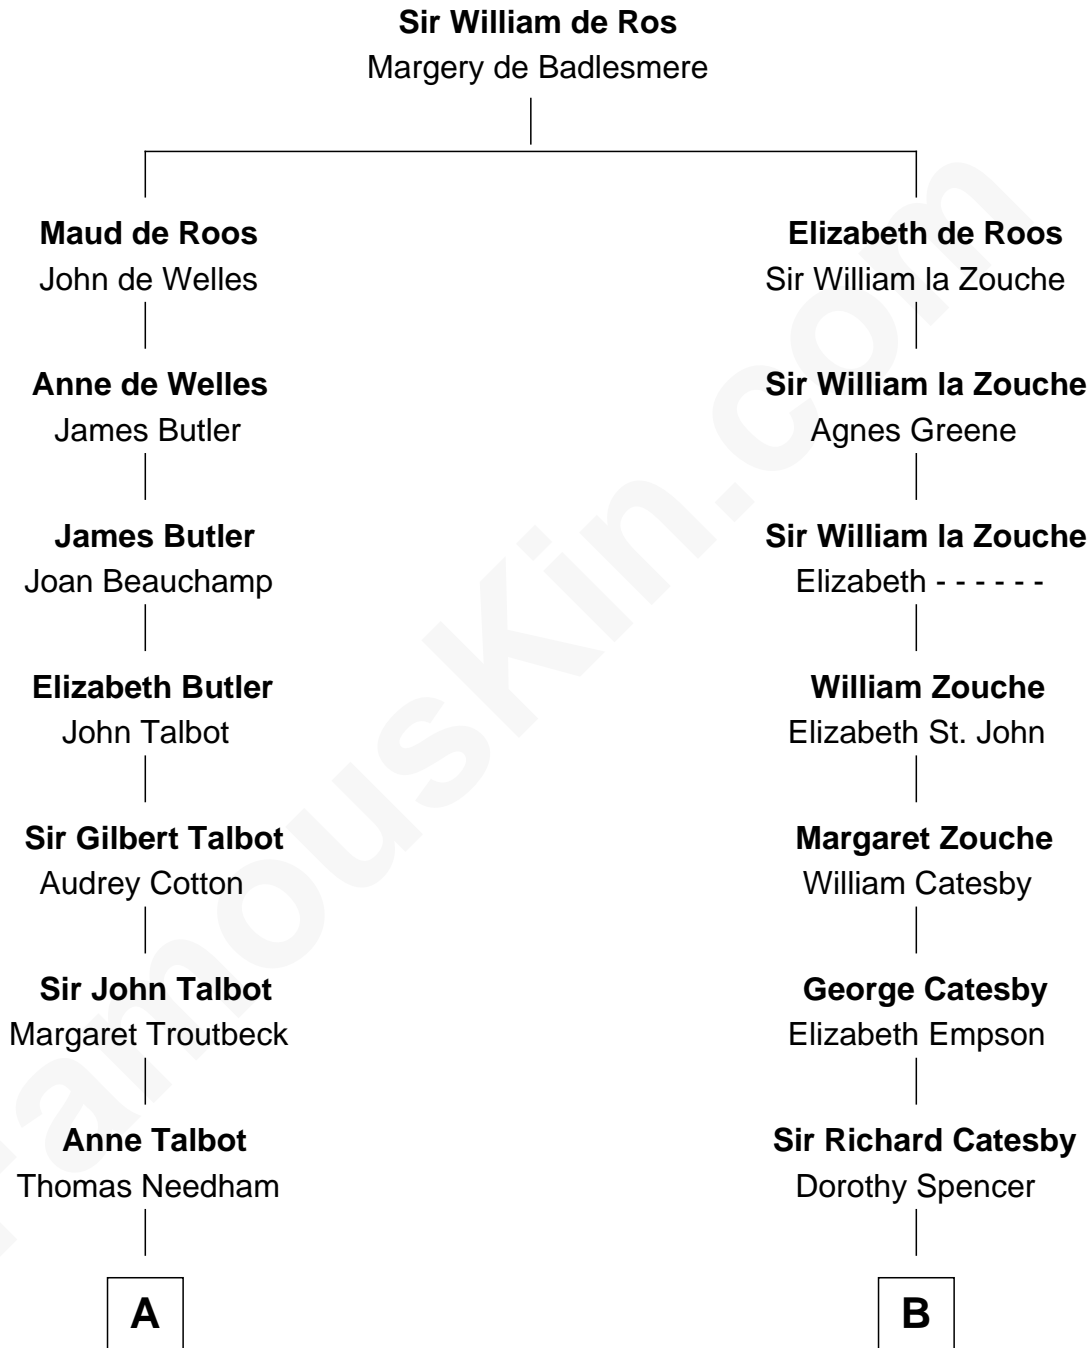

FamousKin.com
Relationship Chart of
Norman Rockwell
American Artist

9th cousin 9 times removed of
Robert Catesby
Leader of Gunpowder Plot

C

Jarvis Waring Rockwell

Anne Mary Hill

Norman Rockwell

American Artist

FamousKin.com