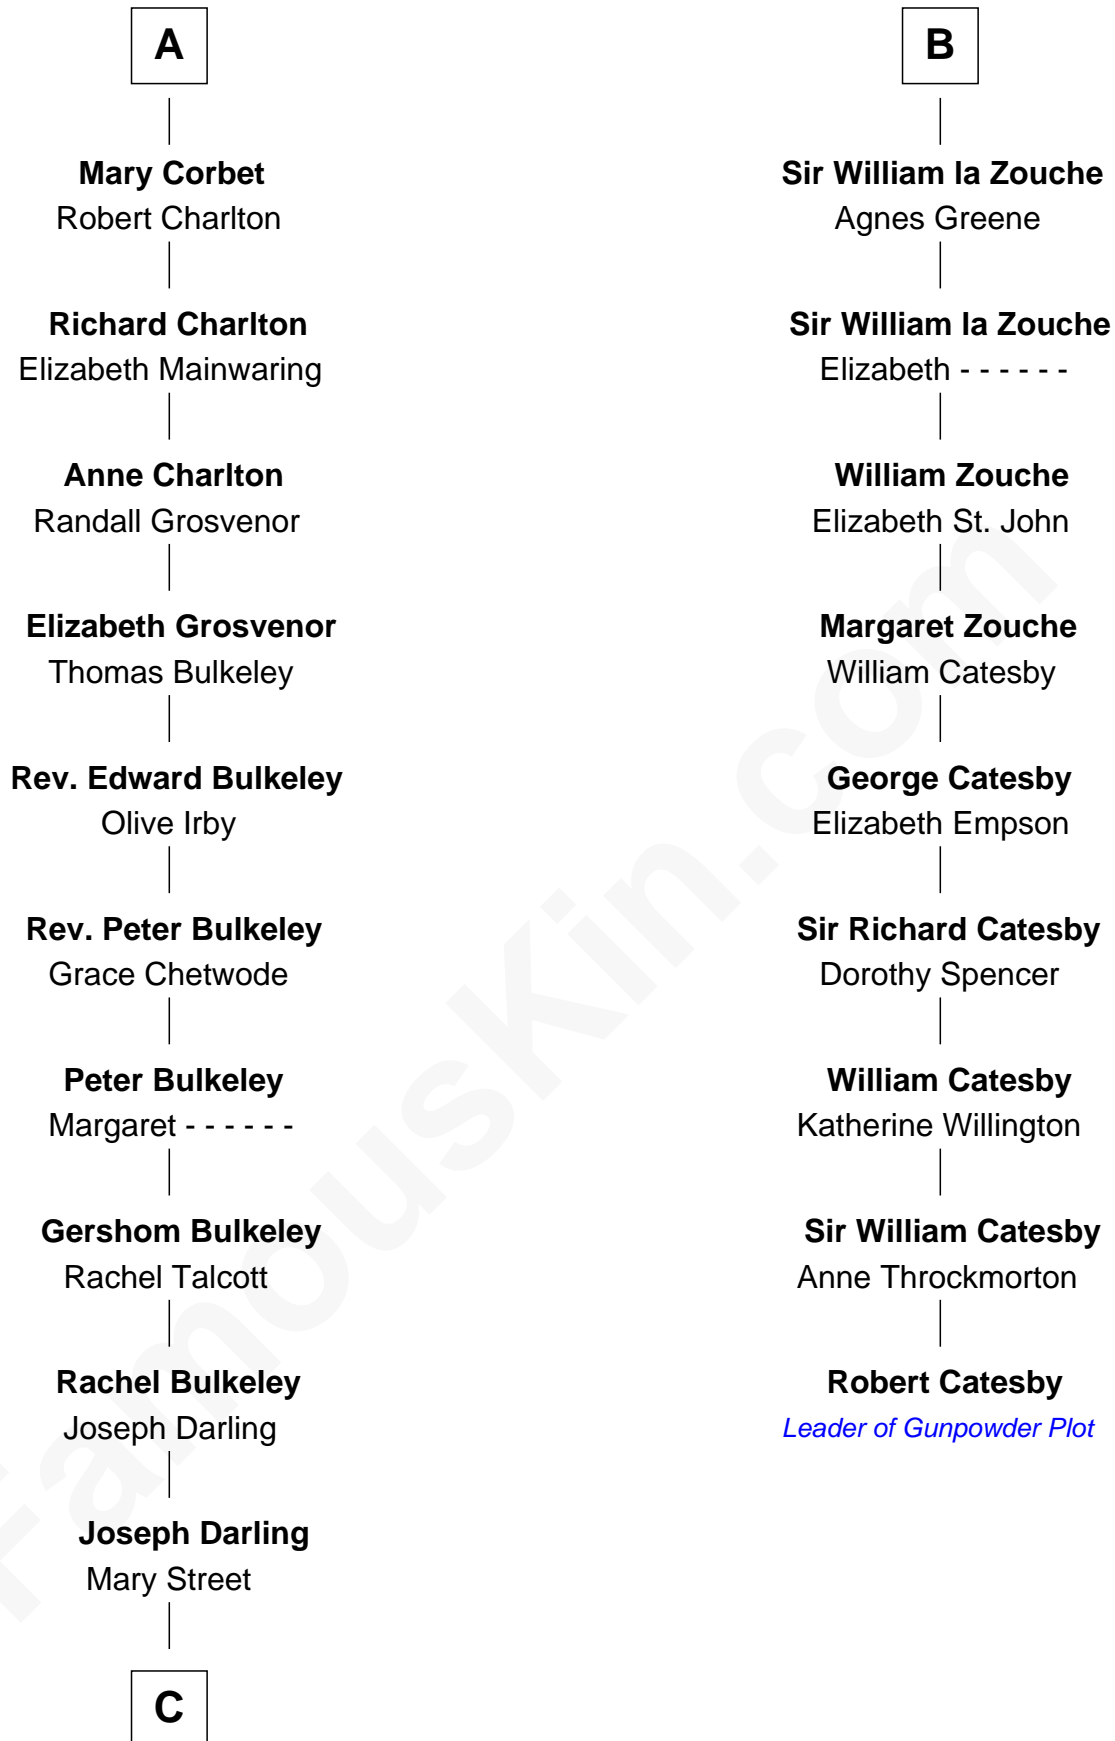

**FamousKin.com**  
**Relationship Chart of**  
**Norman Rockwell**  
*American Artist*

15th cousin 6 times removed of  
**Robert Catesby**  
*Leader of Gunpowder Plot*

**C**

—  
**Rachel Darling**  
Runa Rockwell

—  
**Samuel Darling Rockwell**  
Orilla Janes Sherman

—  
**John William Rockwell**  
Phebe Boyce Waring

—  
**Jarvis Waring Rockwell**  
Anne Mary Hill

—  
**Norman Rockwell**  
*American Artist*

FamousKin.com