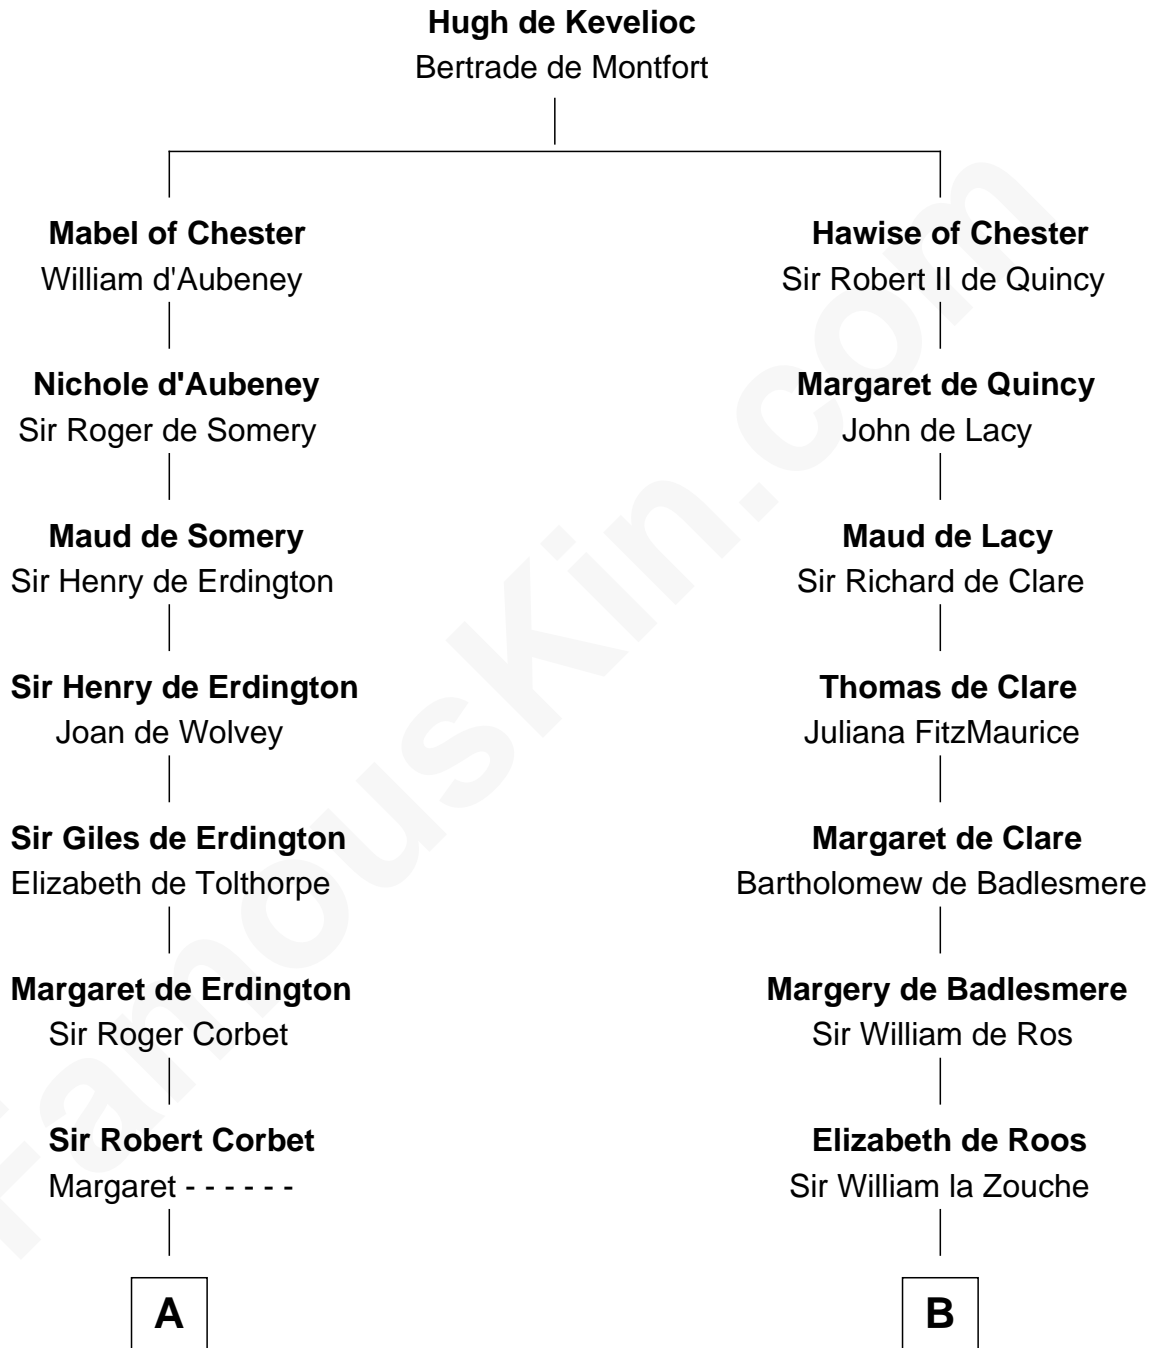

**FamousKin.com**  
**Relationship Chart of**  
**Norman Rockwell**  
*American Artist*

15th cousin 6 times removed of  
**Robert Catesby**  
*Leader of Gunpowder Plot*

**C**

—  
**Rachel Darling**  
Runa Rockwell

—  
**Samuel Darling Rockwell**  
Orilla Janes Sherman

—  
**John William Rockwell**  
Phebe Boyce Waring

—  
**Jarvis Waring Rockwell**  
Anne Mary Hill

—  
**Norman Rockwell**  
*American Artist*

FamousKin.com