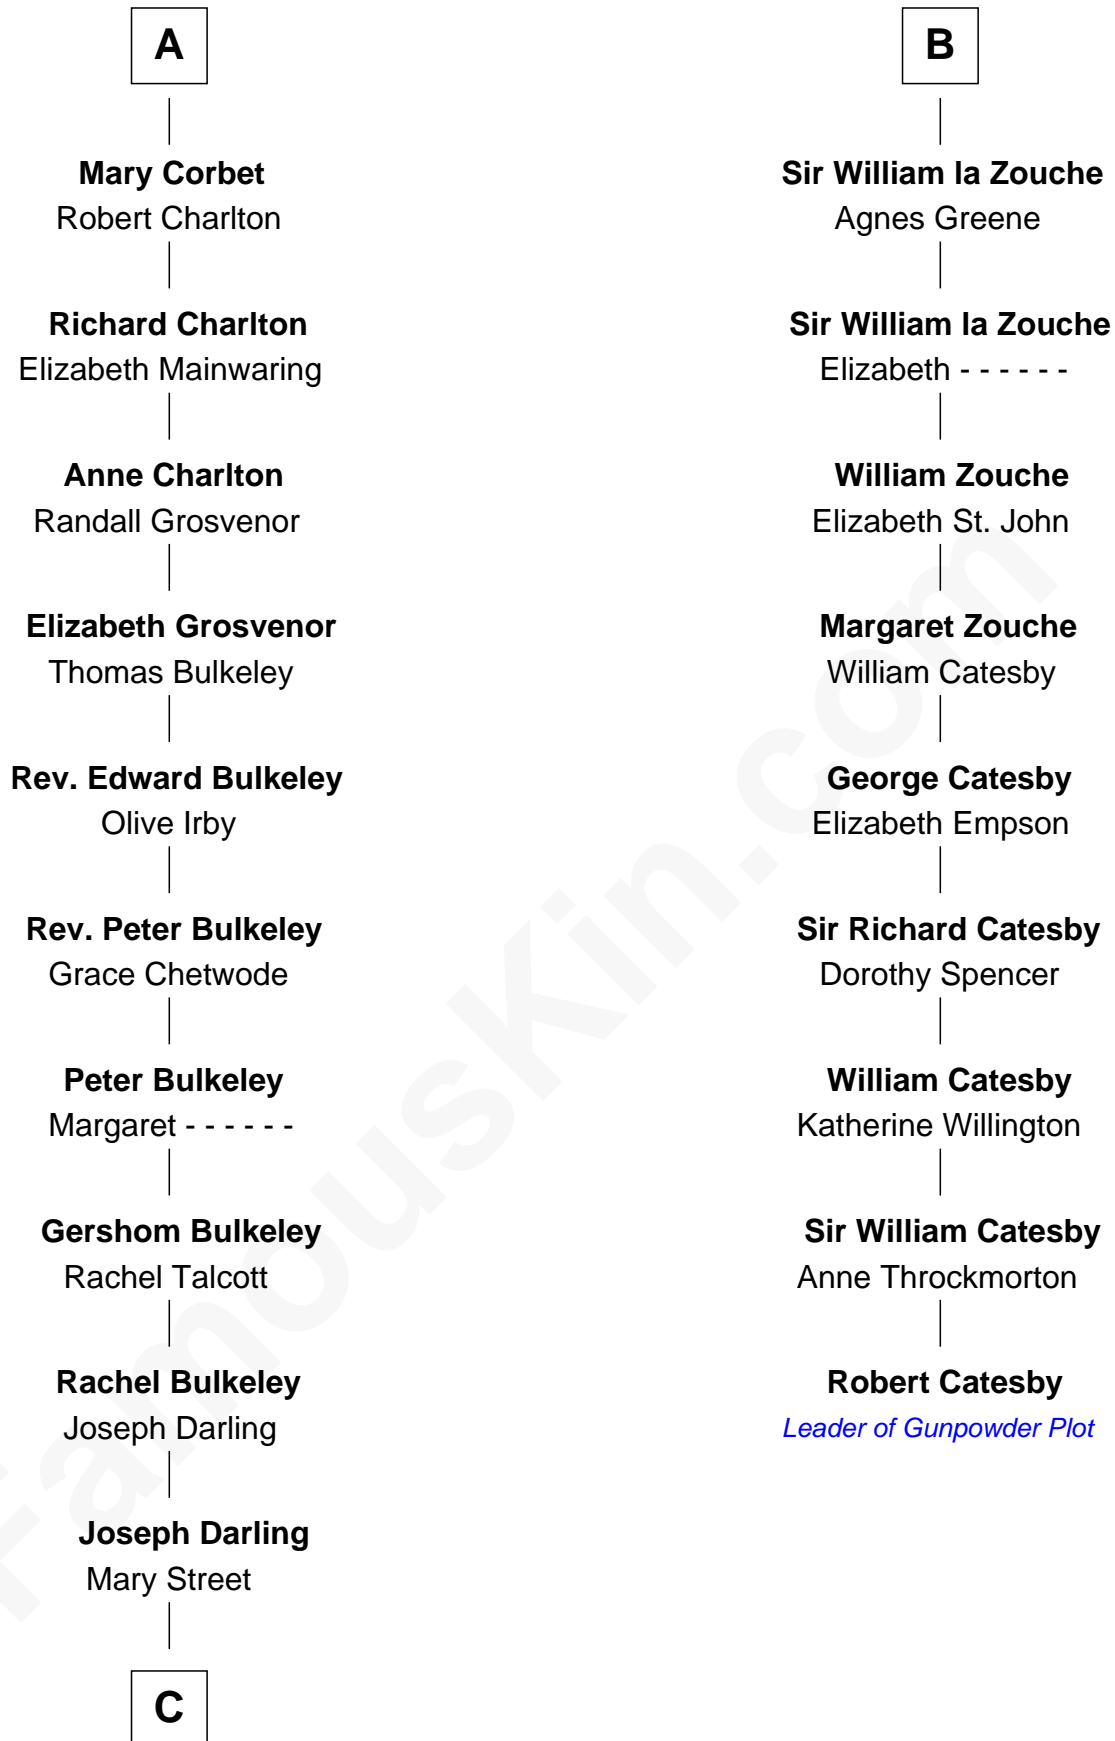

FamousKin.com
Relationship Chart of
Norman Rockwell
American Artist

15th cousin 6 times removed of
Robert Catesby
Leader of Gunpowder Plot

C

—
Rachel Darling
Runa Rockwell

—
Samuel Darling Rockwell
Orilla Janes Sherman

—
John William Rockwell
Phebe Boyce Waring

—
Jarvis Waring Rockwell
Anne Mary Hill

—
Norman Rockwell
American Artist

FamousKin.com