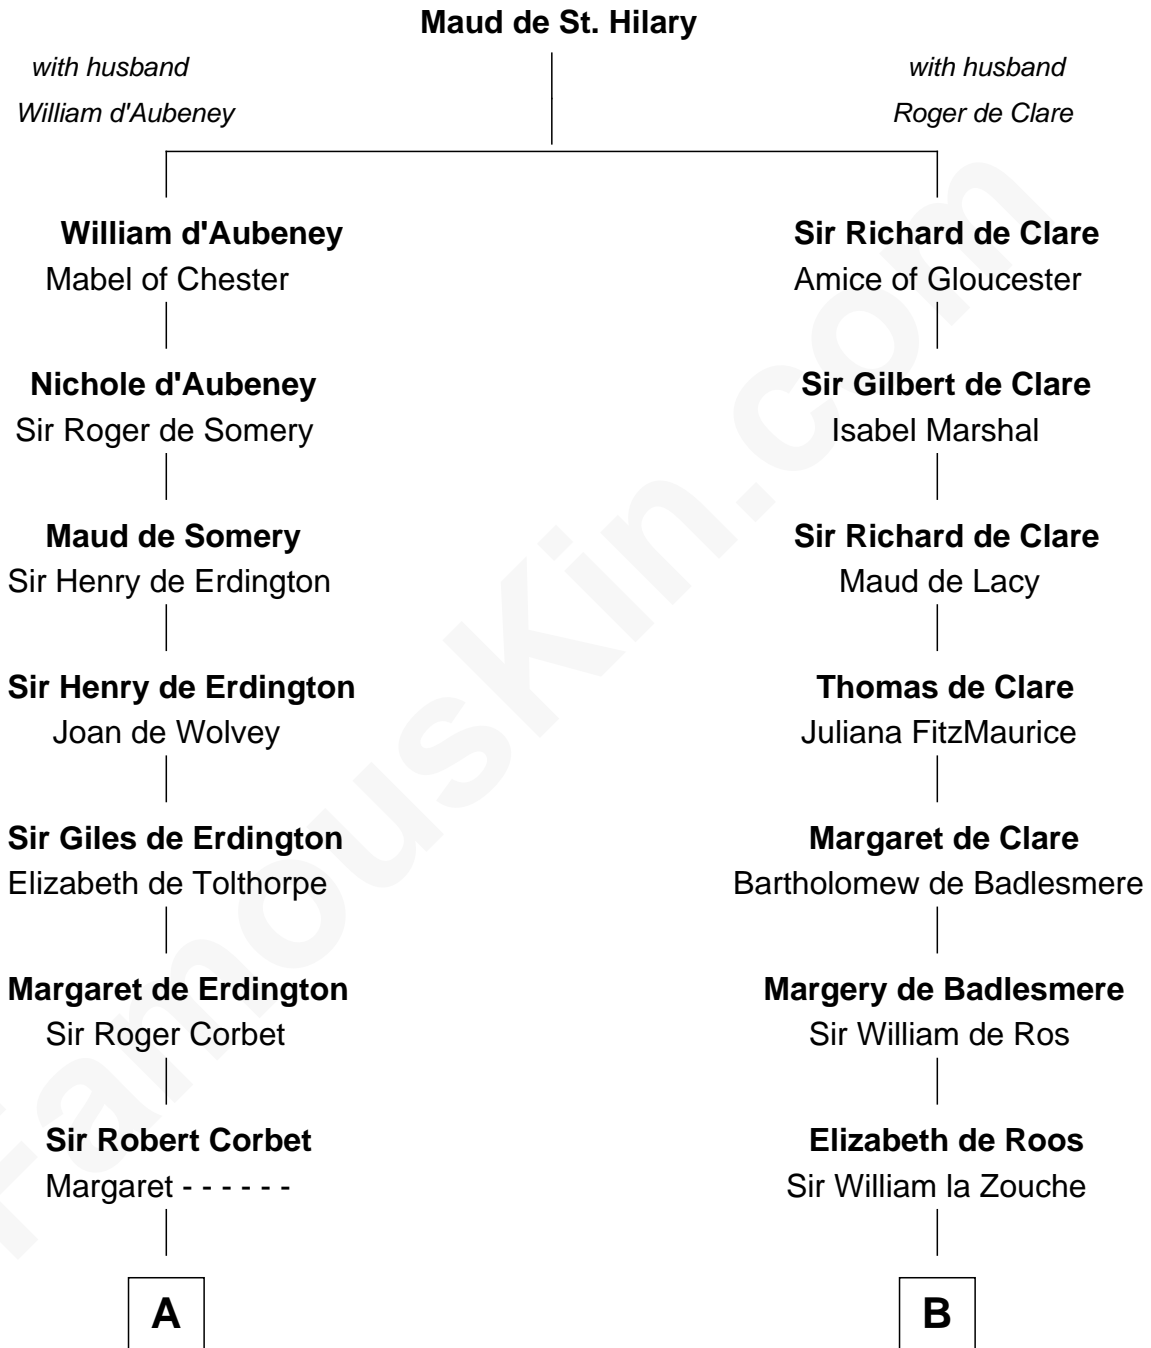

FamousKin.com
Relationship Chart of
Norman Rockwell
American Artist

15th cousin 6 times removed of
Robert Catesby
Leader of Gunpowder Plot

C

—
Rachel Darling
Runa Rockwell

—
Samuel Darling Rockwell
Orilla Janes Sherman

—
John William Rockwell
Phebe Boyce Waring

—
Jarvis Waring Rockwell
Anne Mary Hill

—
Norman Rockwell
American Artist

FamousKin.com