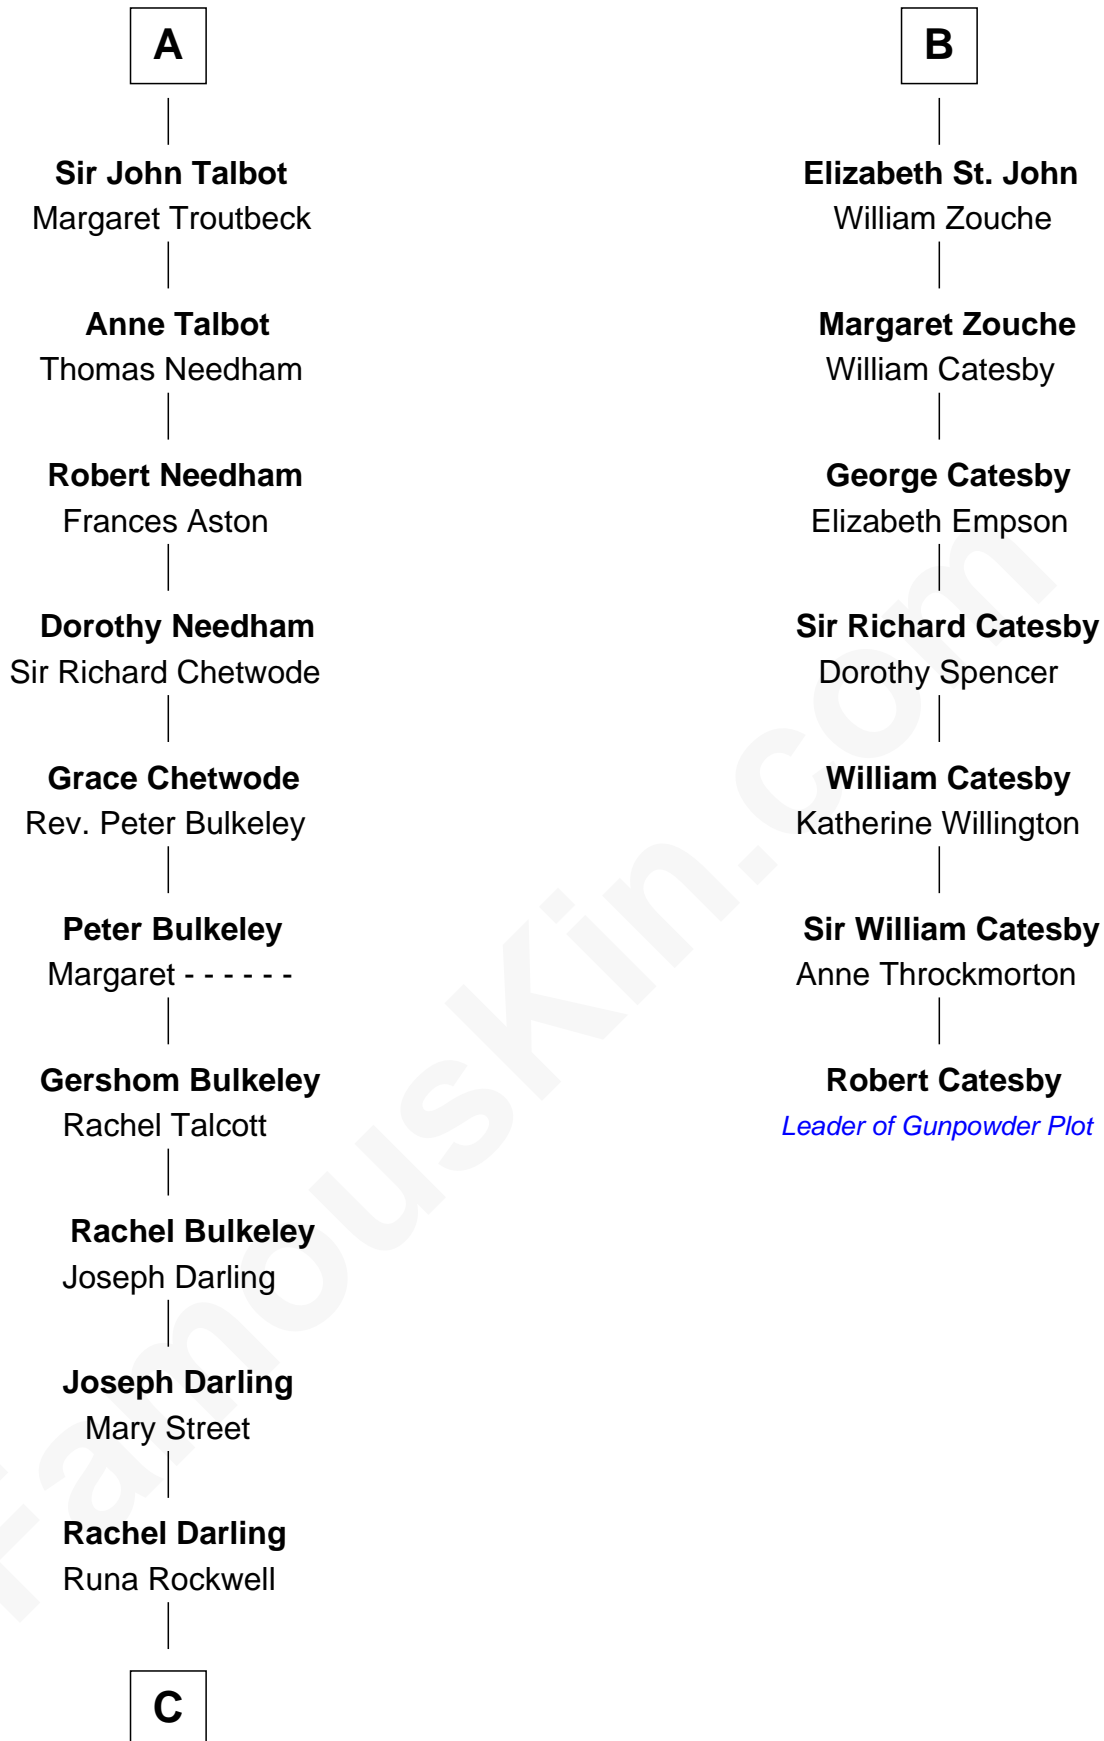

FamousKin.com
Relationship Chart of
Norman Rockwell
American Artist

13th cousin 7 times removed of
Robert Catesby
Leader of Gunpowder Plot

C

—
Samuel Darling Rockwell

Orilla Janes Sherman

—
John William Rockwell

Phebe Boyce Waring

—
Jarvis Waring Rockwell

Anne Mary Hill

—
Norman Rockwell

American Artist

FamousKin.com