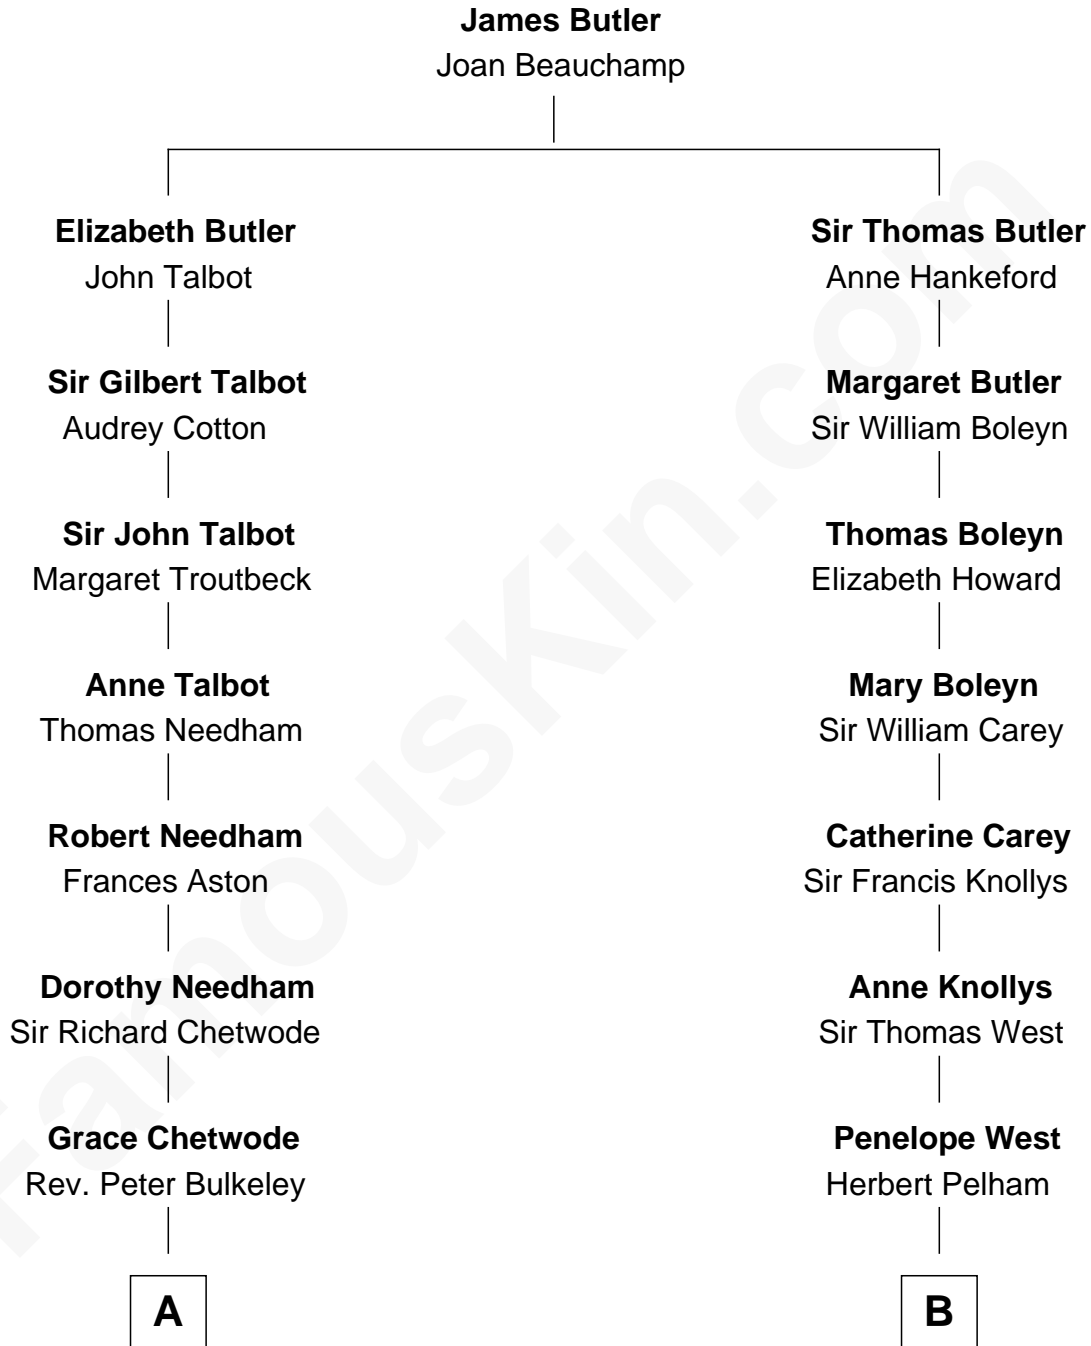

FamousKin.com
Relationship Chart of
Norman Rockwell
American Artist

15th cousin 4 times removed of

John Cena
Movie Actor and WWE Pro Wrestler

C

Natalie Nichols

Ulysses John Lupien

Carol Frances Lupien

John Joseph Cena