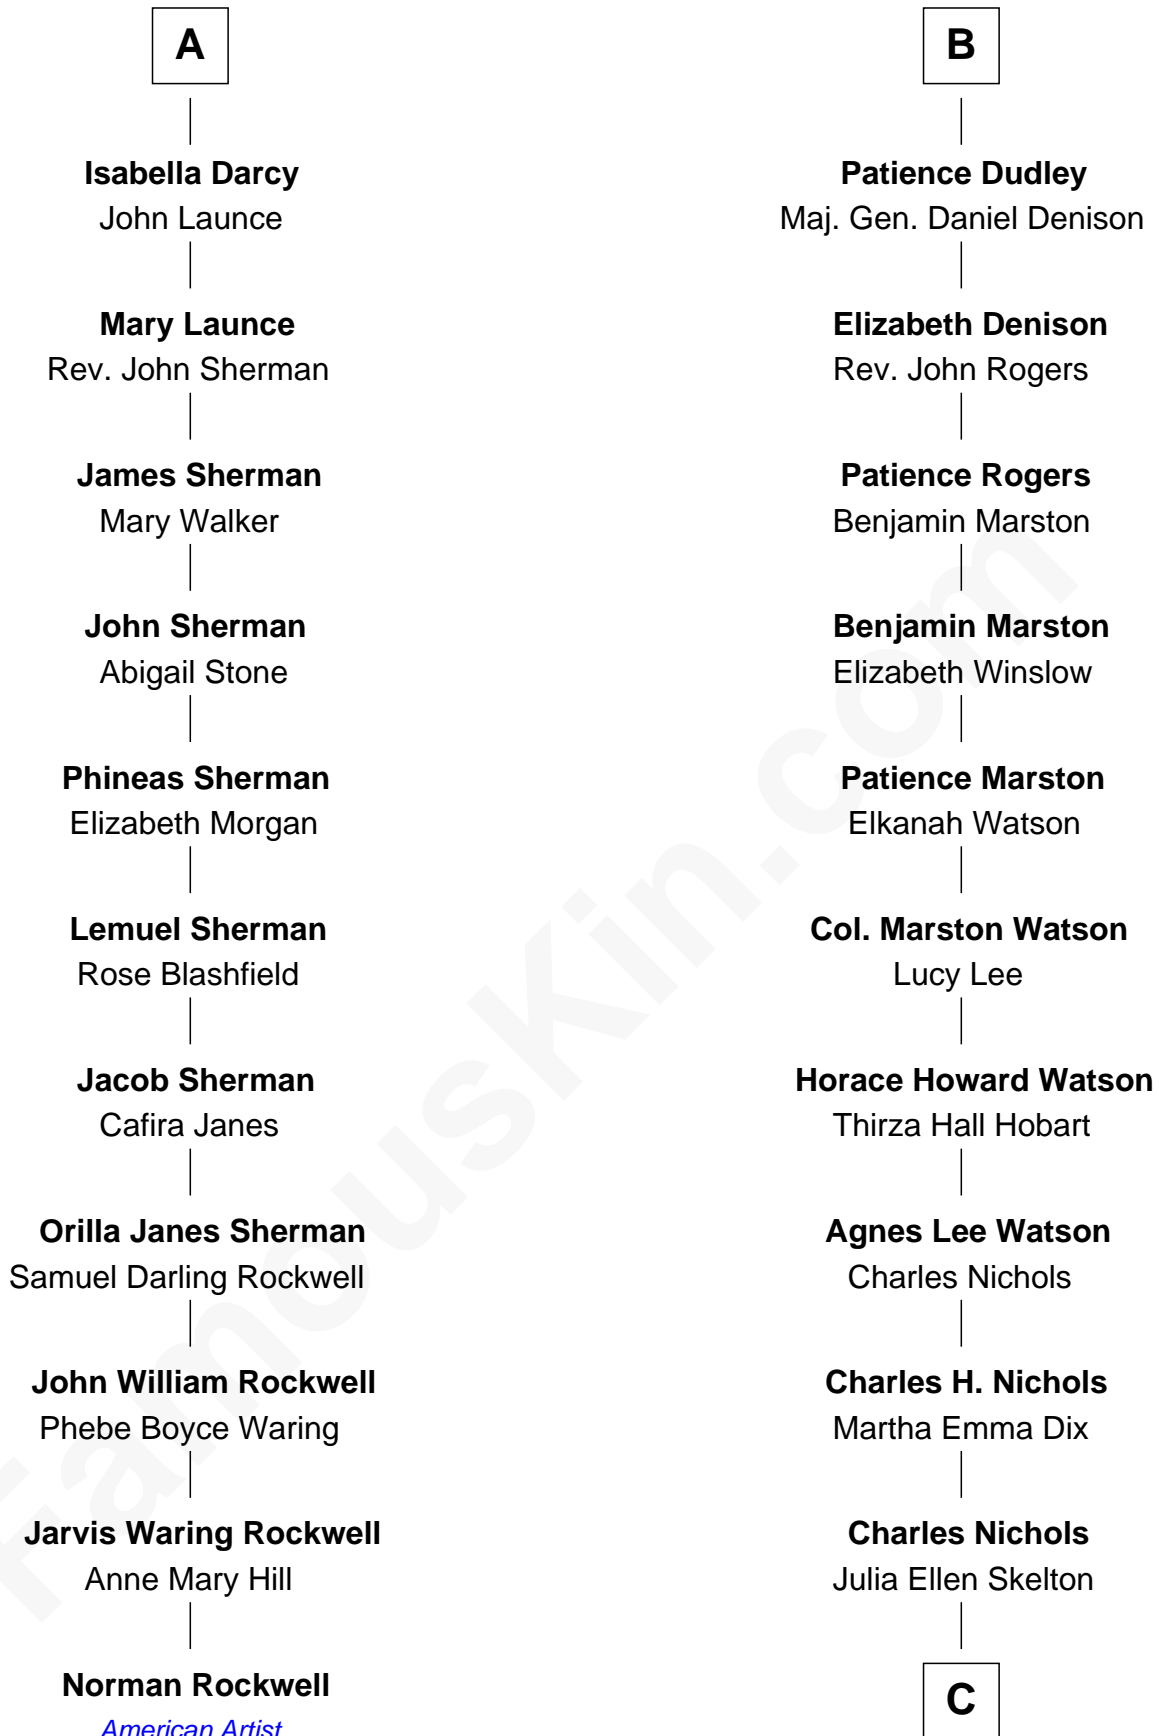

**FamousKin.com**  
**Relationship Chart of**  
**Norman Rockwell**  
*American Artist*

**17th cousin 2 times removed of**

**John Cena**  
*Movie Actor and WWE Pro Wrestler*

**C**

**Natalie Nichols**

Ulysses John Lupien

**Carol Frances Lupien**

John Joseph Cena

**John Cena**

*Actor and Pro Wrestler*

FamousKin.com