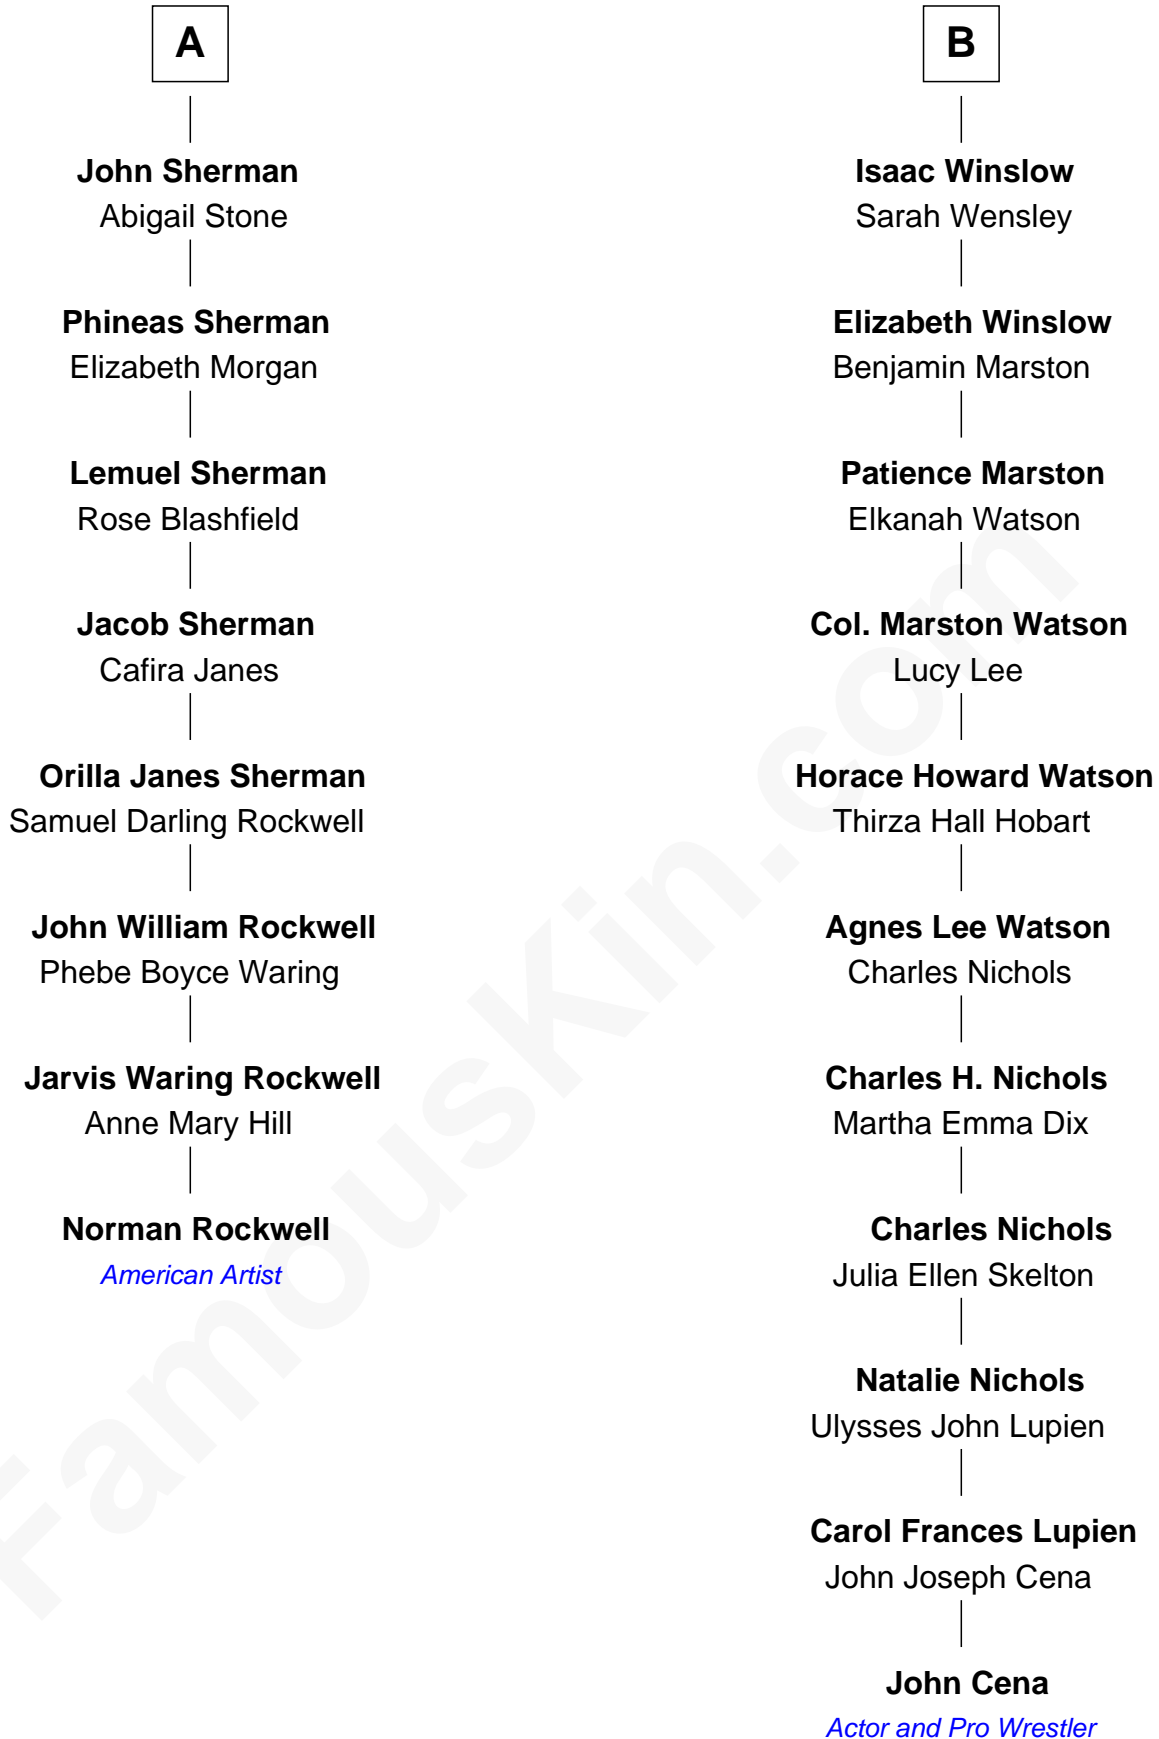

FamousKin.com

Relationship Chart of

Norman Rockwell

American Artist

14th cousin 3 times removed of

John Cena
Movie Actor and WWE Pro Wrestler

John Cena photo by [Edward Joseph Hersom II](#)