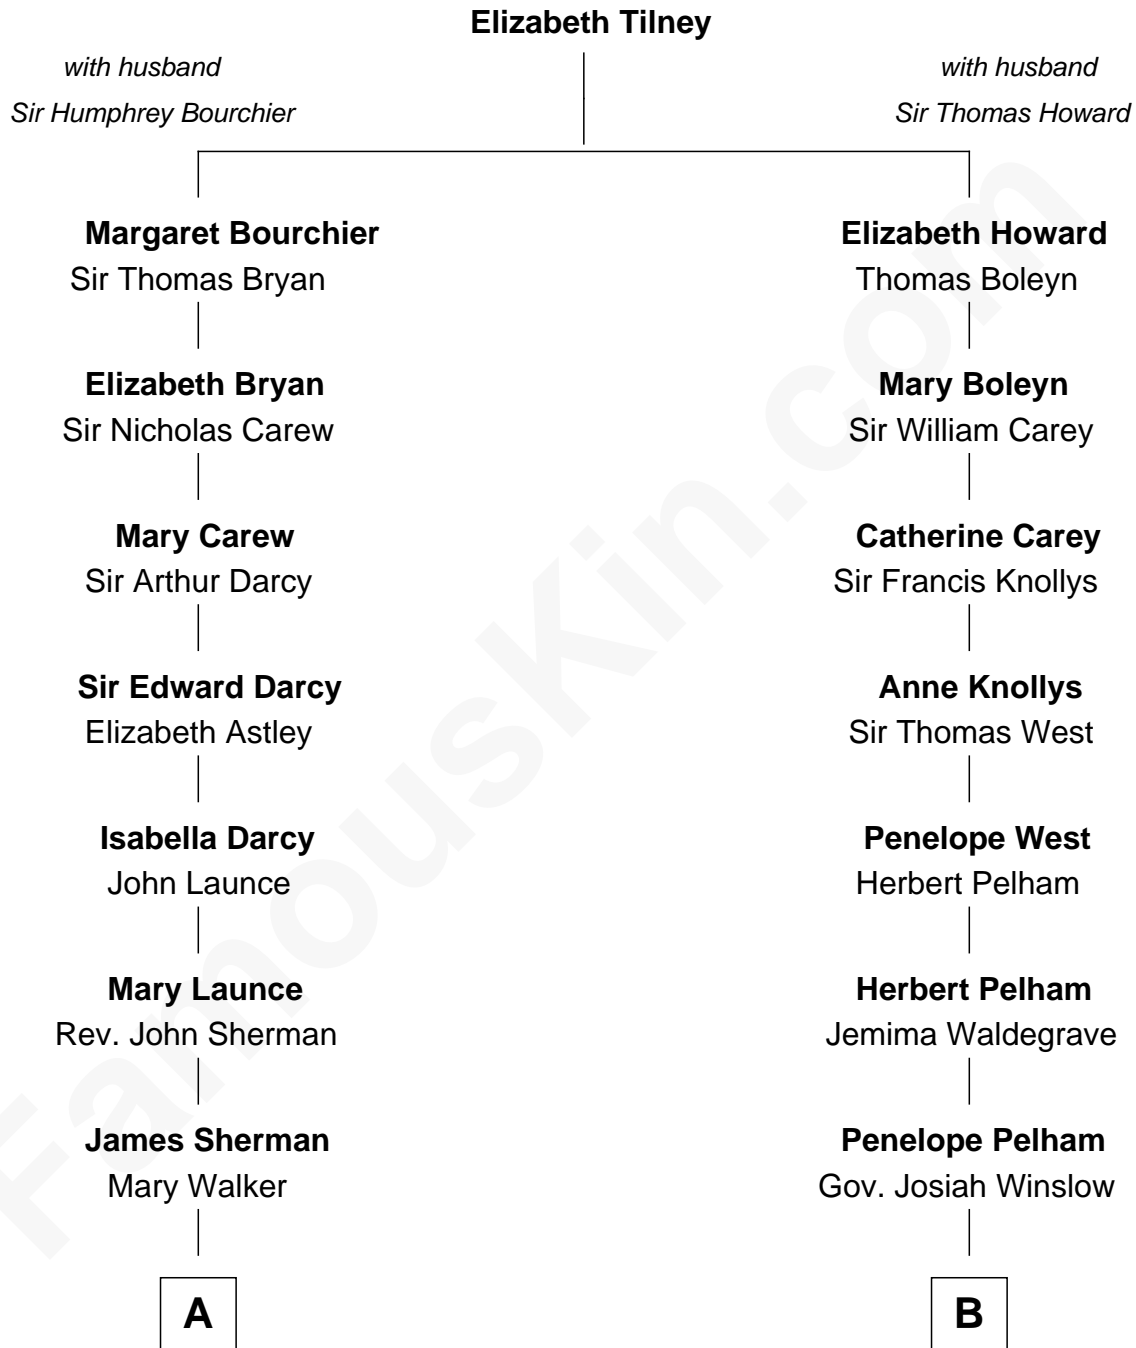

FamousKin.com

Relationship Chart of

Norman Rockwell

American Artist

14th cousin 3 times removed of

John Cena
Movie Actor and WWE Pro Wrestler

John Cena photo by [Edward Joseph Hersom II](#)