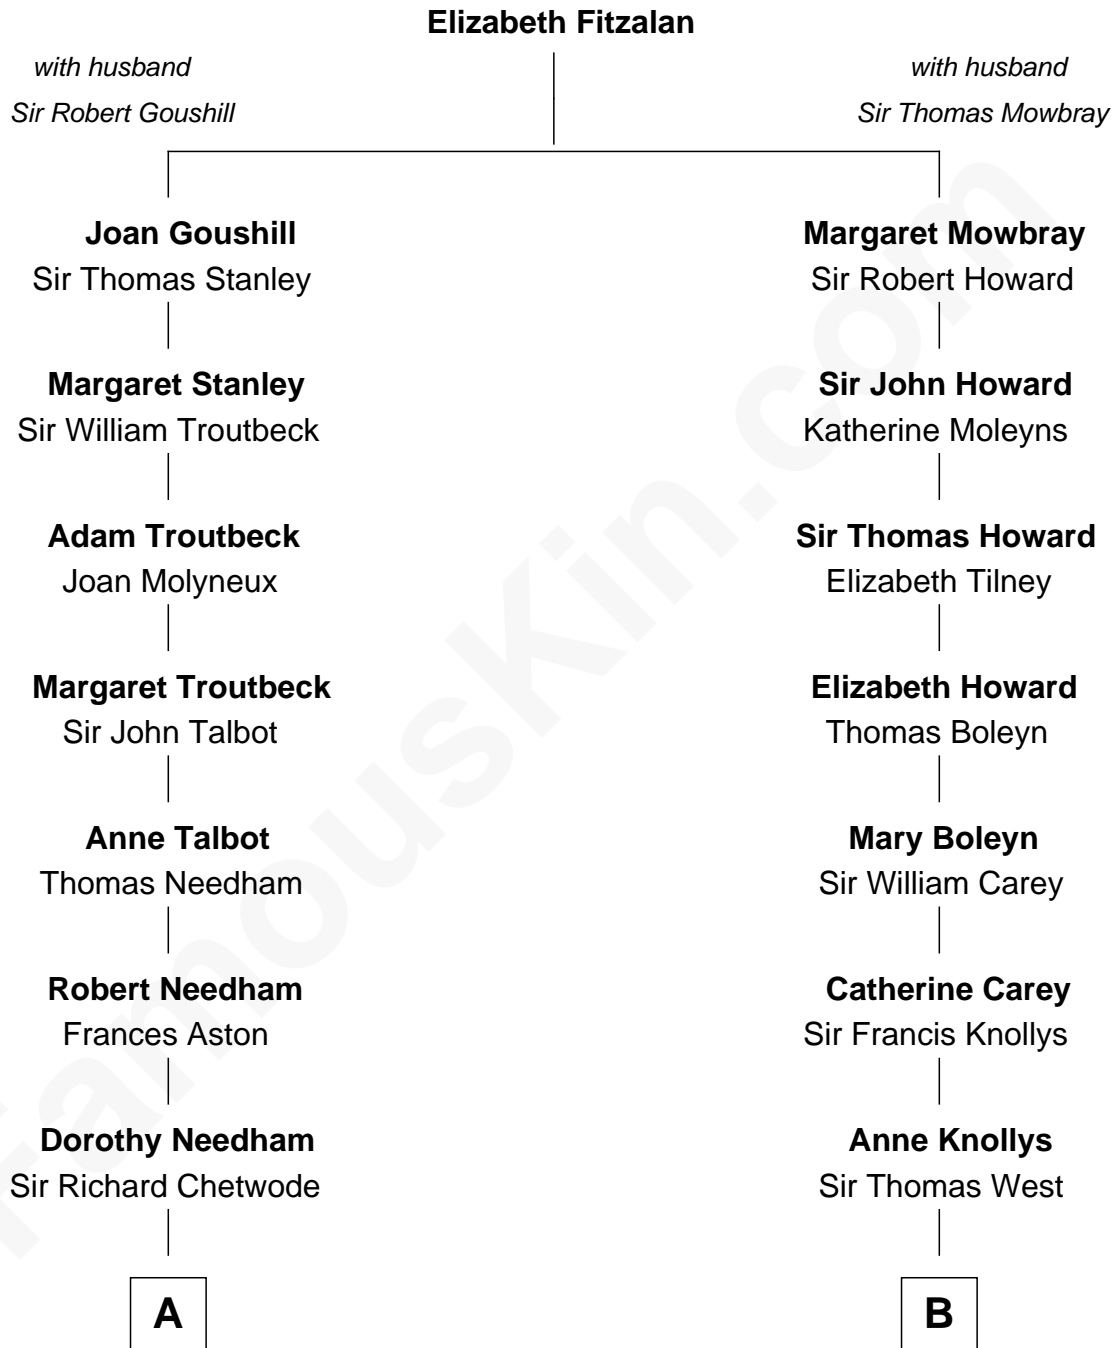

FamousKin.com

Relationship Chart of

Norman Rockwell

American Artist

16th cousin 4 times removed of

John Cena
Movie Actor and WWE Pro Wrestler

C

Charles Nichols
Julia Ellen Skelton