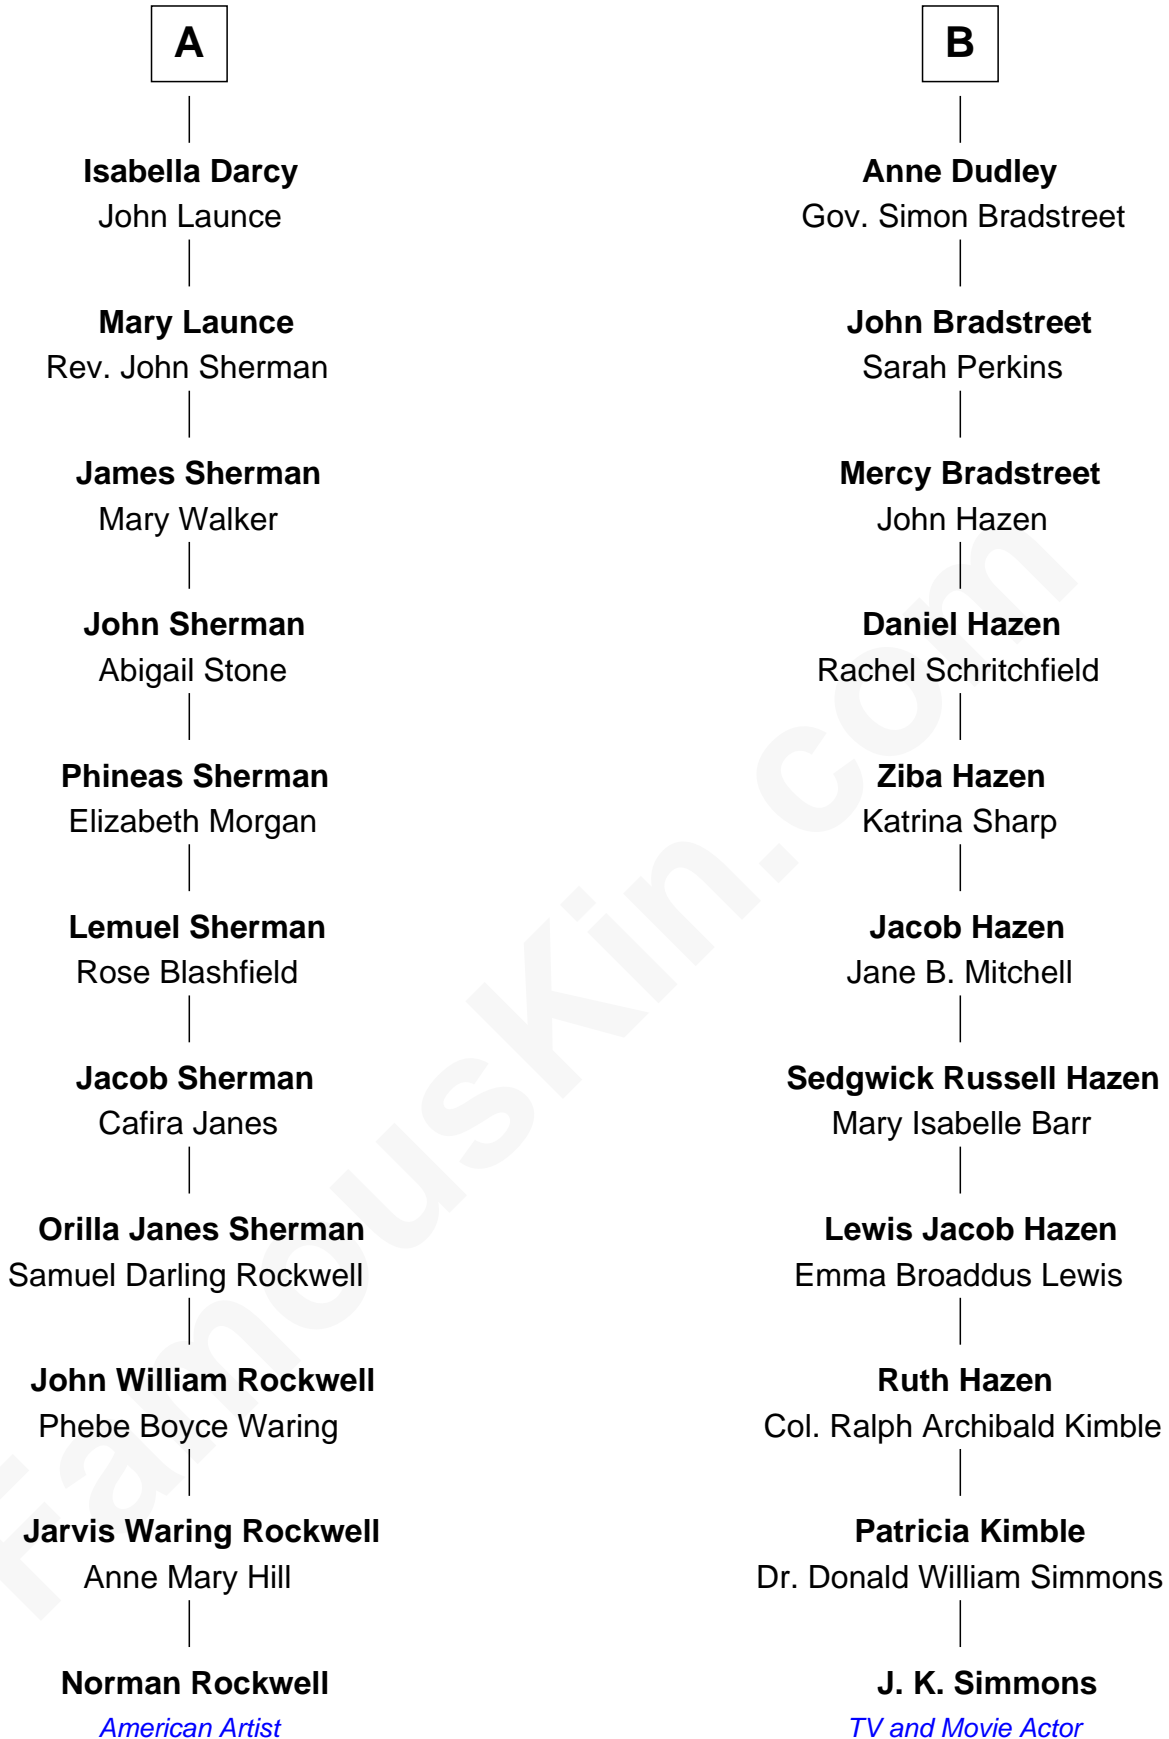

FamousKin.com Relationship Chart of

Norman Rockwell

American Artist

17th cousin of

J. K. Simmons

TV and Movie Actor

J. K. Simmons photo by [Gordon Correll/gdcgraphics](#) (CC BY 2.0)