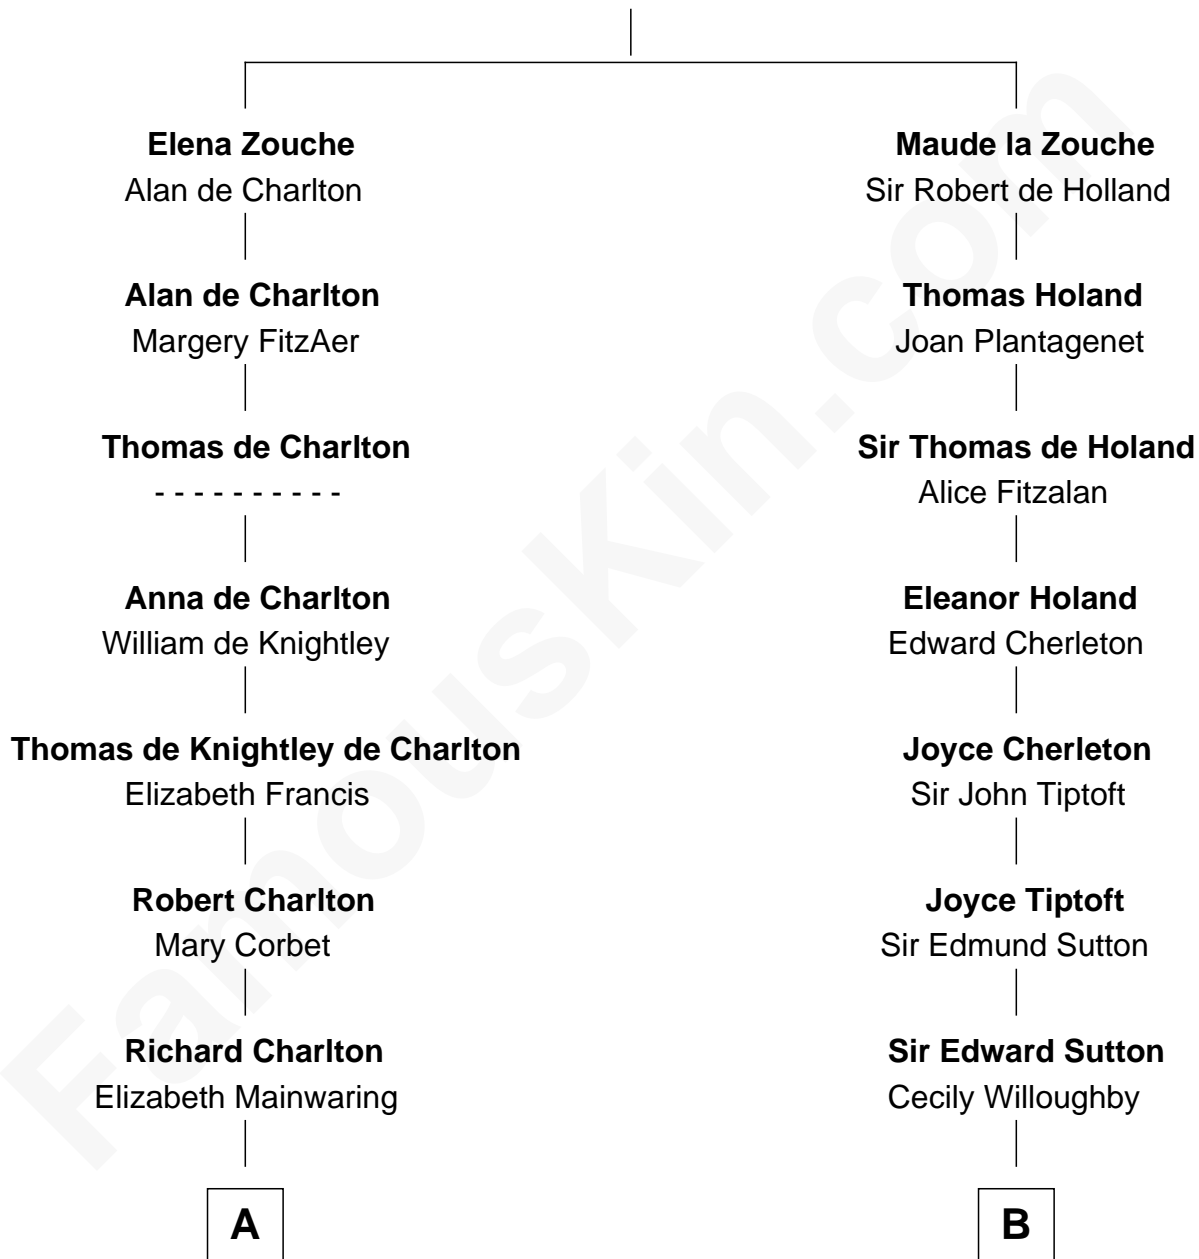

**FamousKin.com**  
**Relationship Chart of**  
**Norman Rockwell**  
*American Artist*

19th cousin 2 times removed of

**J. K. Simmons**  
*TV and Movie Actor*

**Sir Alan la Zouche**  
 Eleanor de Segrave

**C**

**John William Rockwell**

Phebe Boyce Waring

**Jarvis Waring Rockwell**

Anne Mary Hill

**Norman Rockwell**

*American Artist*

**D**

**Sedgwick Russell Hazen**

Mary Isabelle Barr

**Lewis Jacob Hazen**

Emma Broaddus Lewis

**Ruth Hazen**

Col. Ralph Archibald Kimble

**Patricia Kimble**

Dr. Donald William Simmons