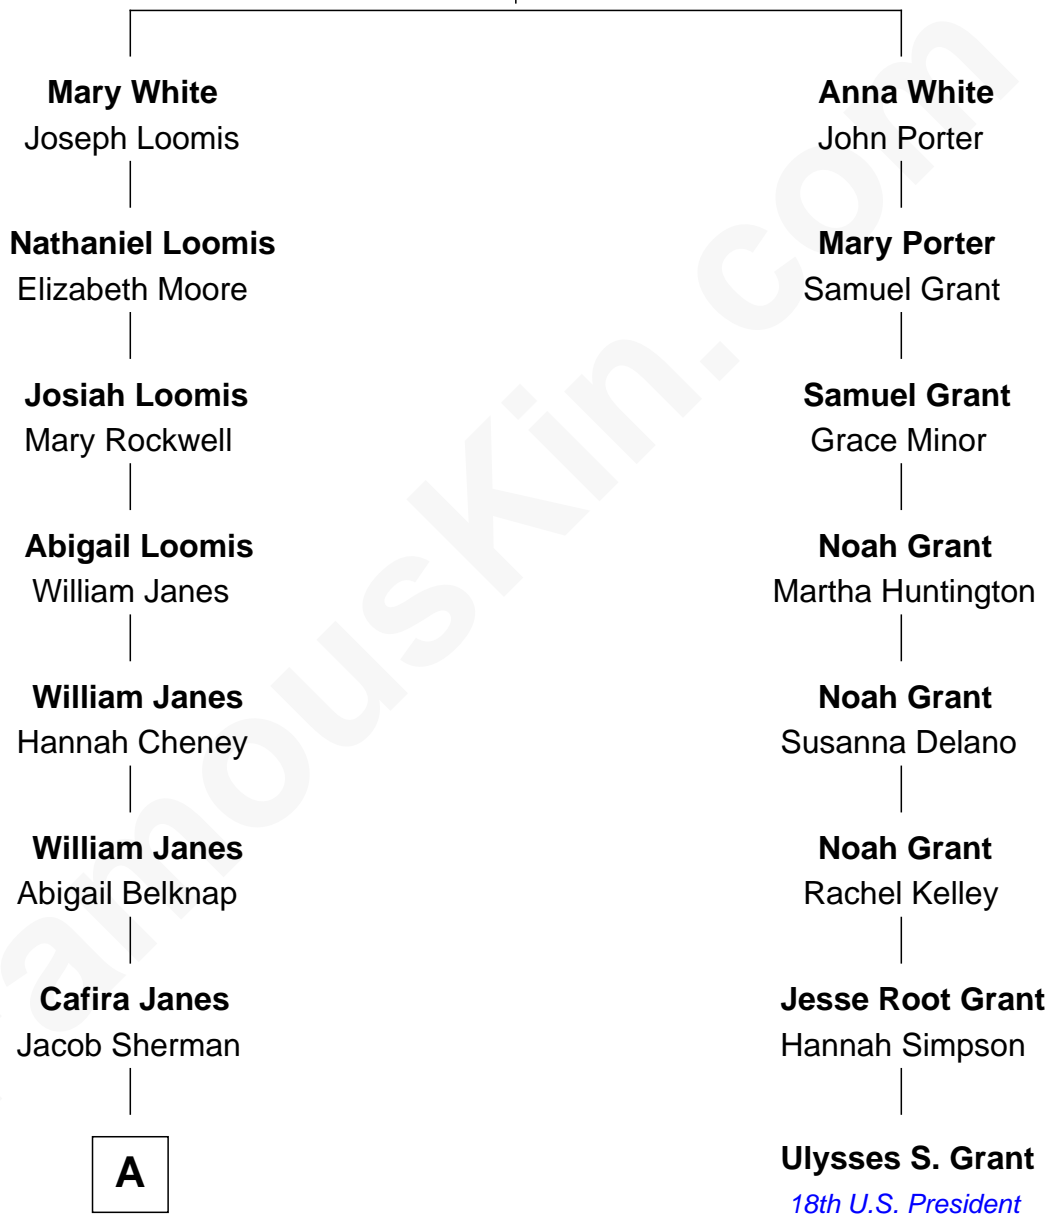

FamousKin.com
Relationship Chart of
Norman Rockwell
American Artist

7th cousin 3 times removed of

Ulysses S. Grant
18th U.S. President

Robert White
 Bridget Allgar

A

—
Orilla Janes Sherman
Samuel Darling Rockwell

—
John William Rockwell
Phebe Boyce Waring

—
Jarvis Waring Rockwell
Anne Mary Hill

—
Norman Rockwell
American Artist

FamousKin.com