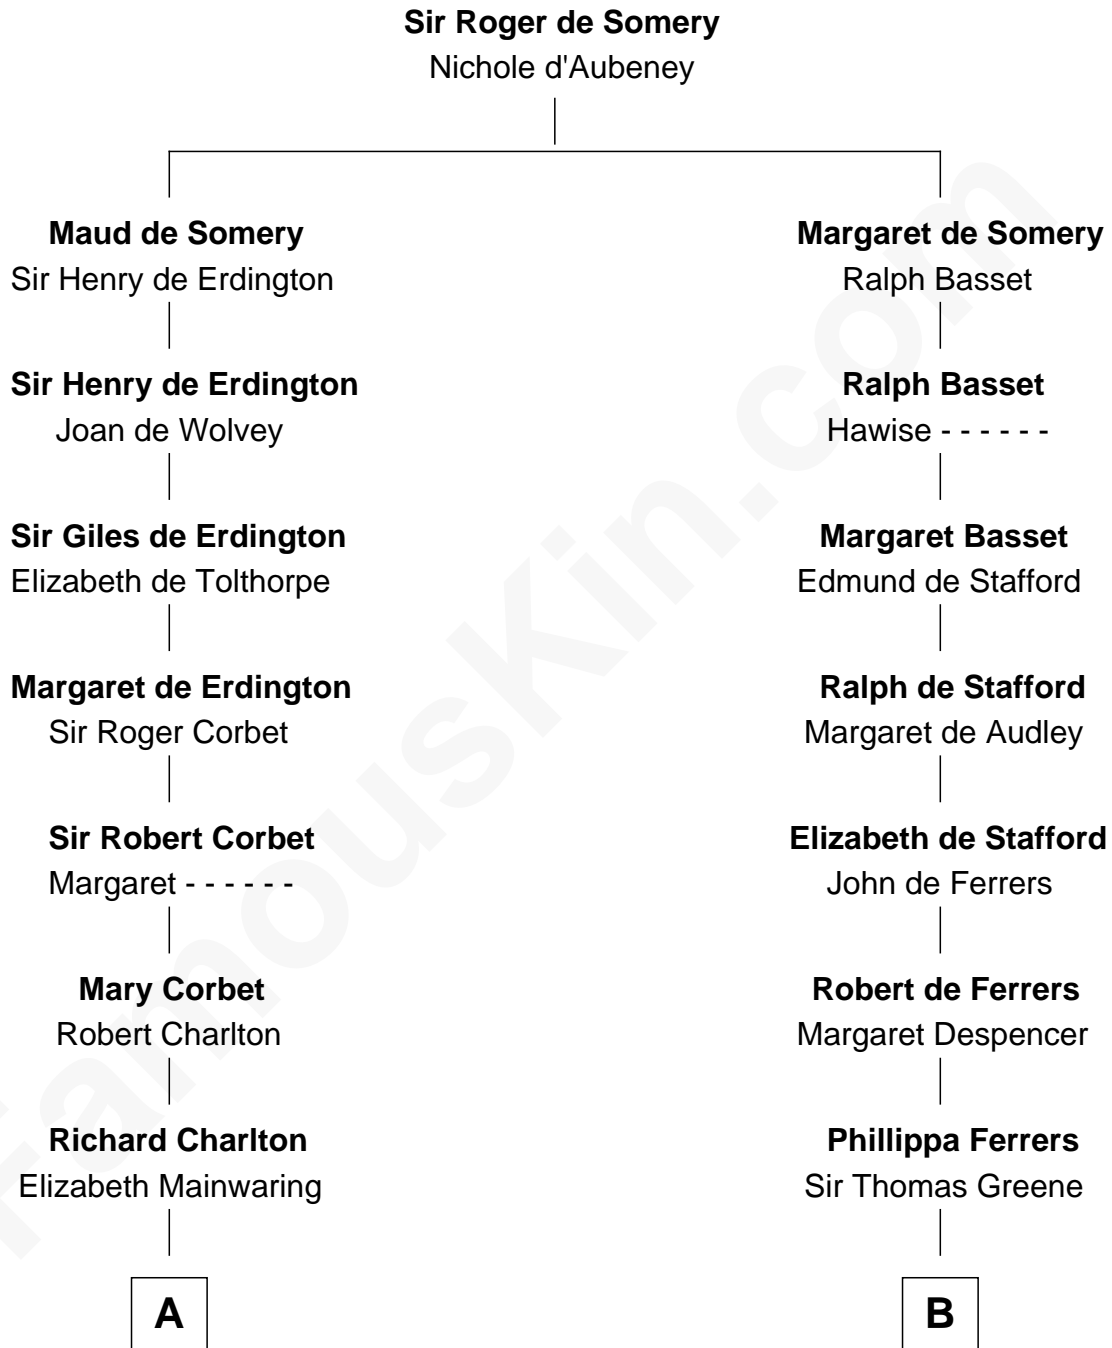

FamousKin.com
Relationship Chart of
Norman Rockwell
American Artist

19th cousin 1 time removed of

J. A. Folger
Founder of Folger Coffee Company

C

John William Rockwell

Phebe Boyce Waring

Jarvis Waring Rockwell

Anne Mary Hill

Norman Rockwell

American Artist

D

Peleg Slocum

Elizabeth Brown

Rebecca Slocum

George Folger