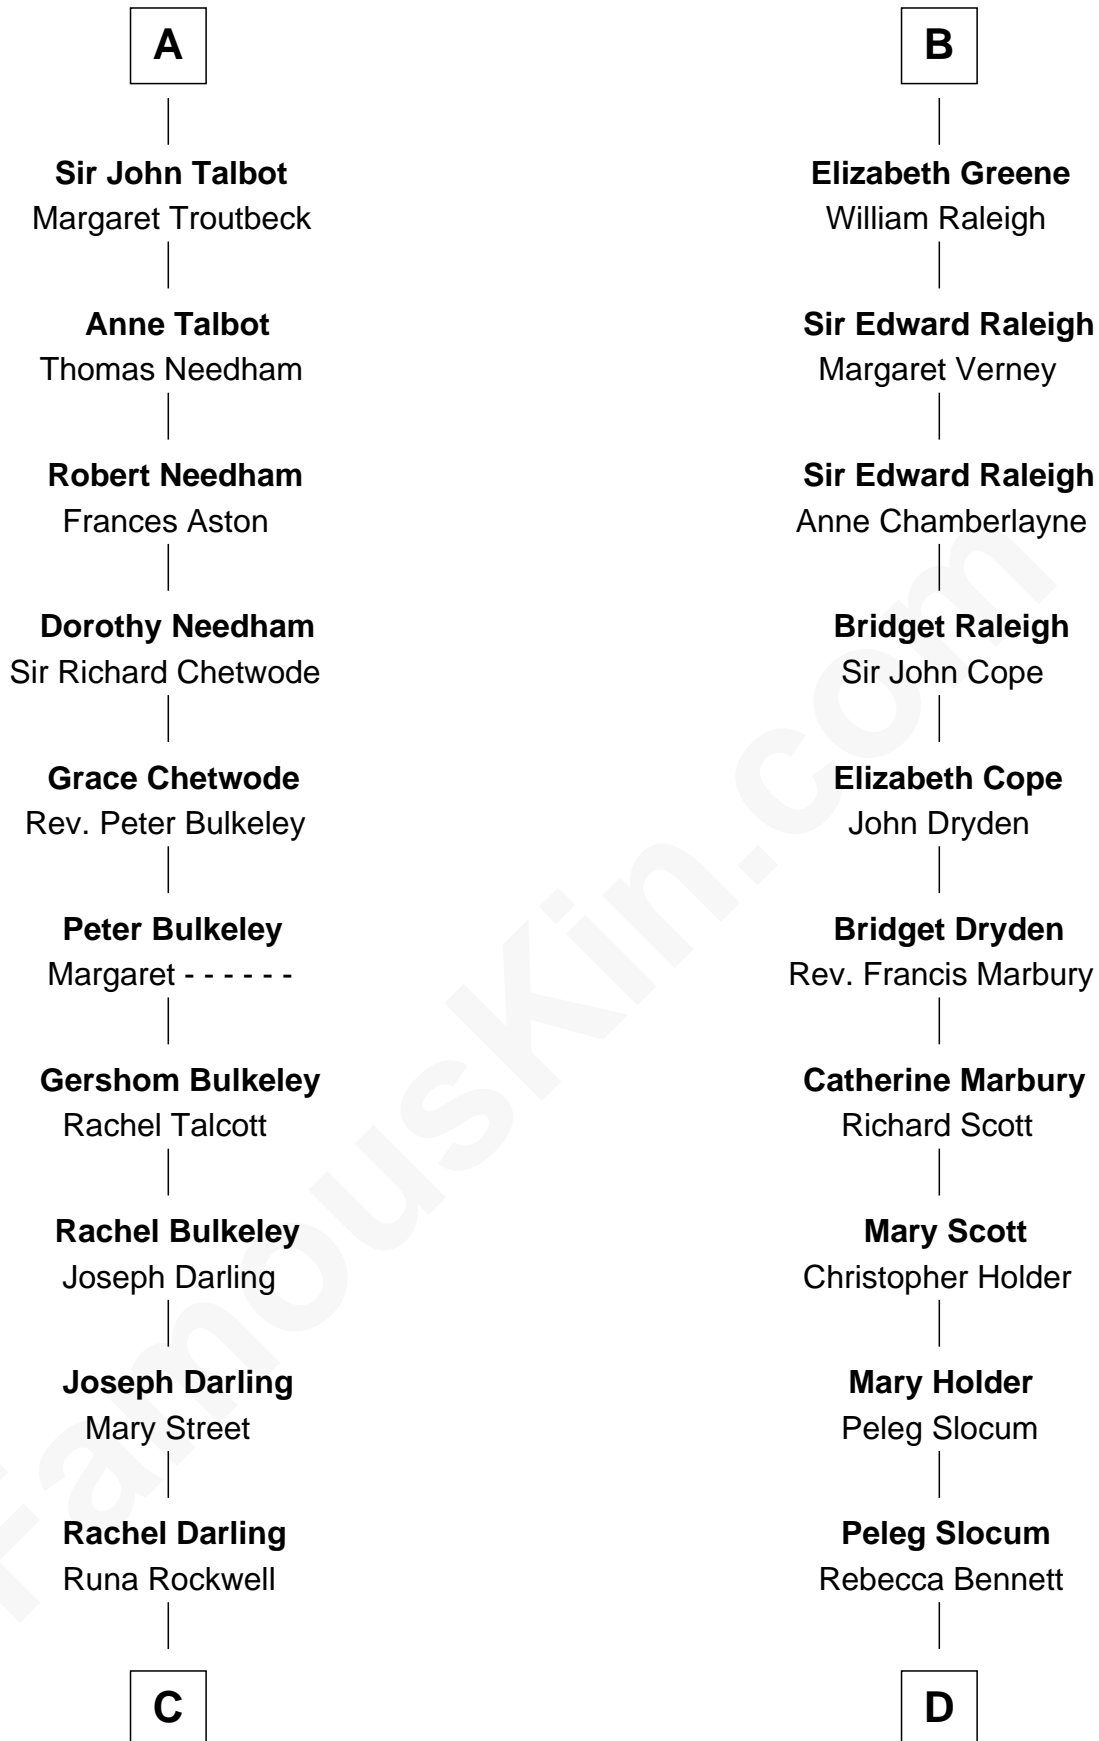

## Relationship Chart of

### Norman Rockwell

*American Artist*

20th cousin of

**J. A. Folger**

*Founder of Folger Coffee Company*

**C**

**Samuel Darling Rockwell**

Orilla Janes Sherman

**John William Rockwell**

Phebe Boyce Waring

**Jarvis Waring Rockwell**

Anne Mary Hill

**Norman Rockwell**

*American Artist*

**D**

**Peleg Slocum**