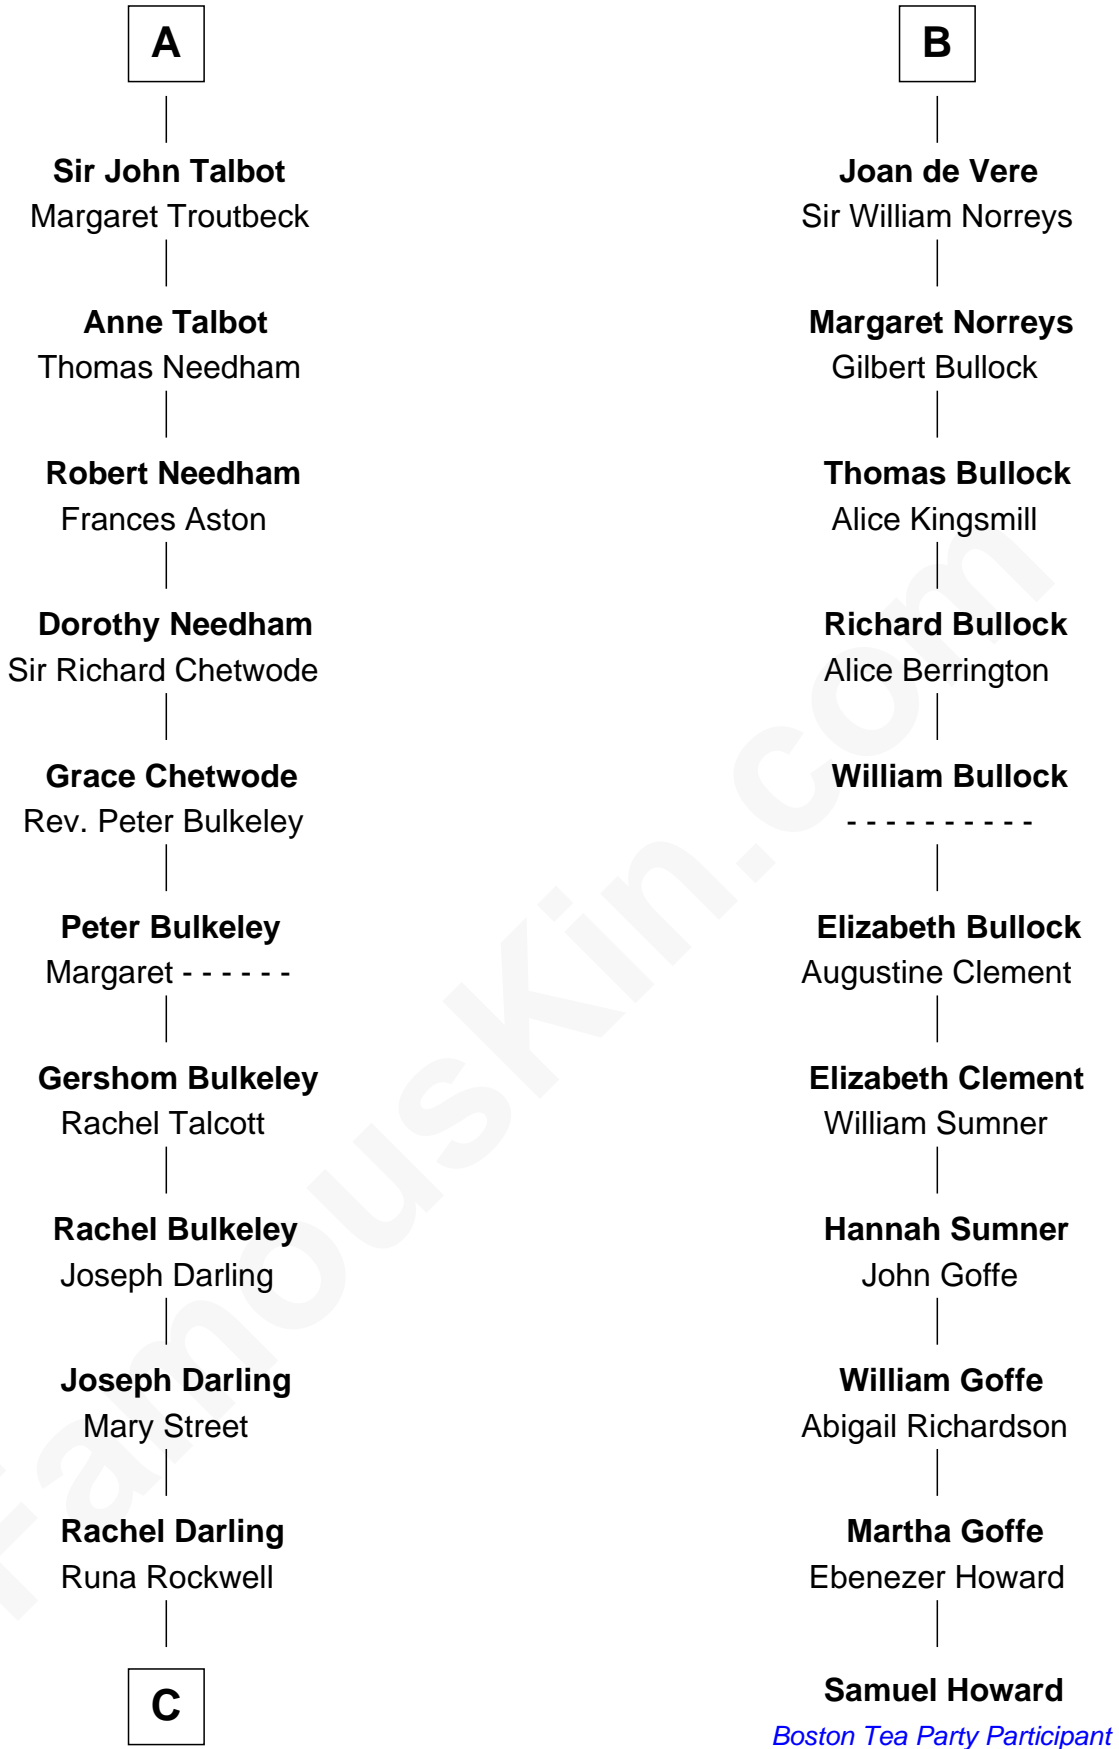

## Relationship Chart of

### Norman Rockwell

*American Artist*

17th cousin 3 times removed of

### Samuel Howard

*Boston Tea Party Participant*

**C**

—  
**Samuel Darling Rockwell**

Orilla Janes Sherman

—  
**John William Rockwell**

Phebe Boyce Waring

—  
**Jarvis Waring Rockwell**

Anne Mary Hill

—  
**Norman Rockwell**

*American Artist*

FamousKin.com