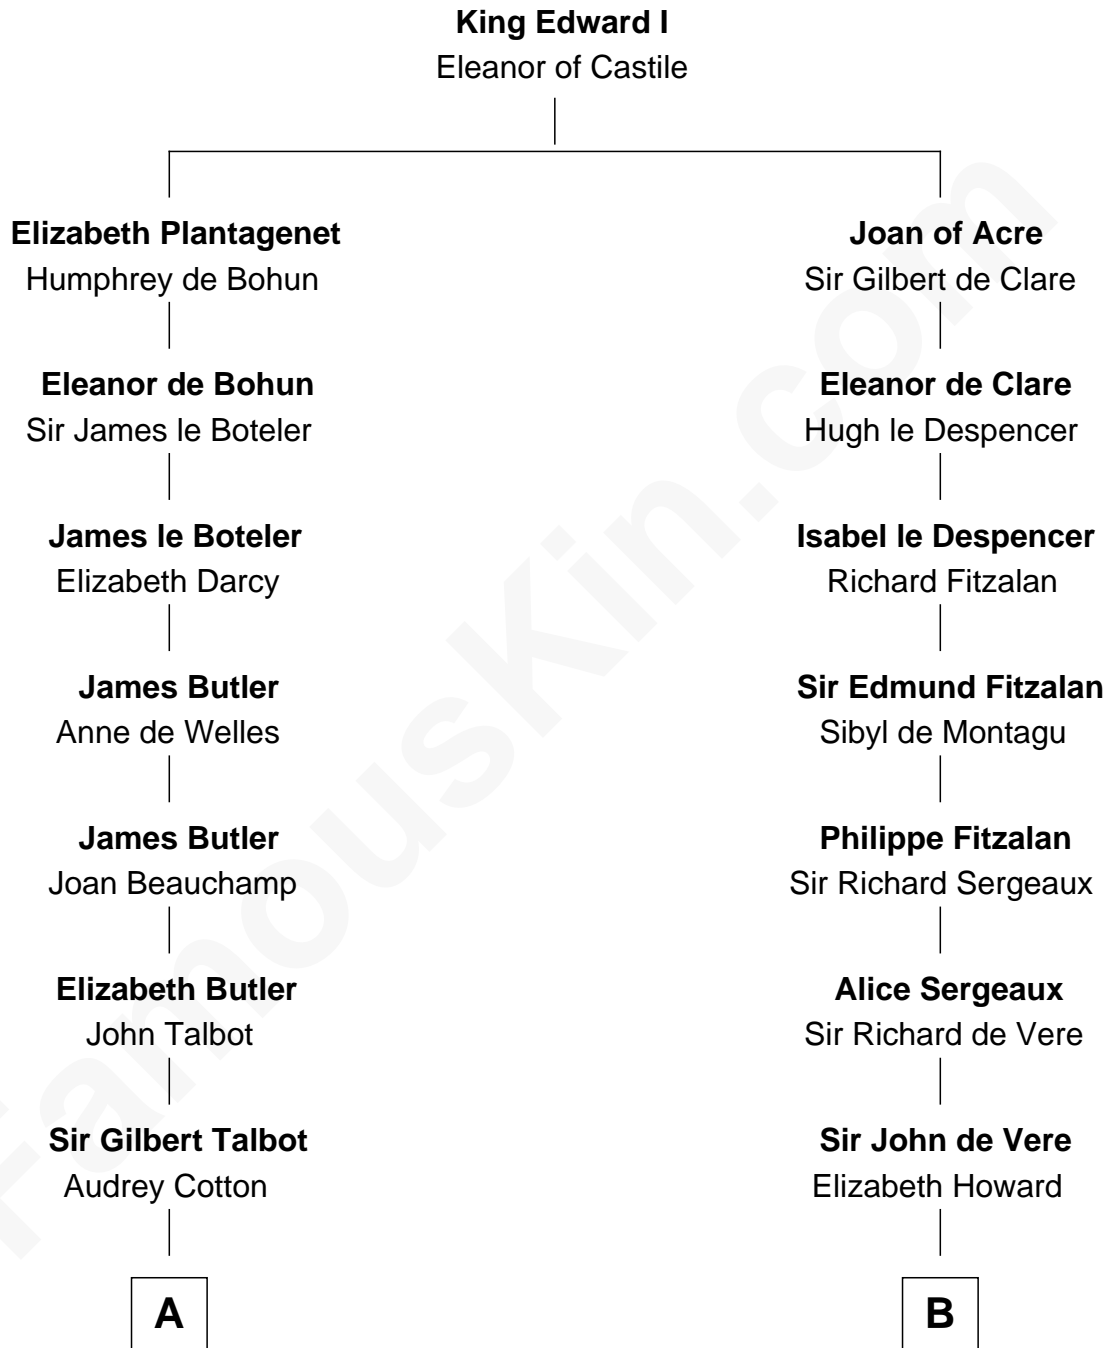

FamousKin.com

Relationship Chart of

Norman Rockwell

American Artist

17th cousin 3 times removed of

Samuel Howard

Boston Tea Party Participant