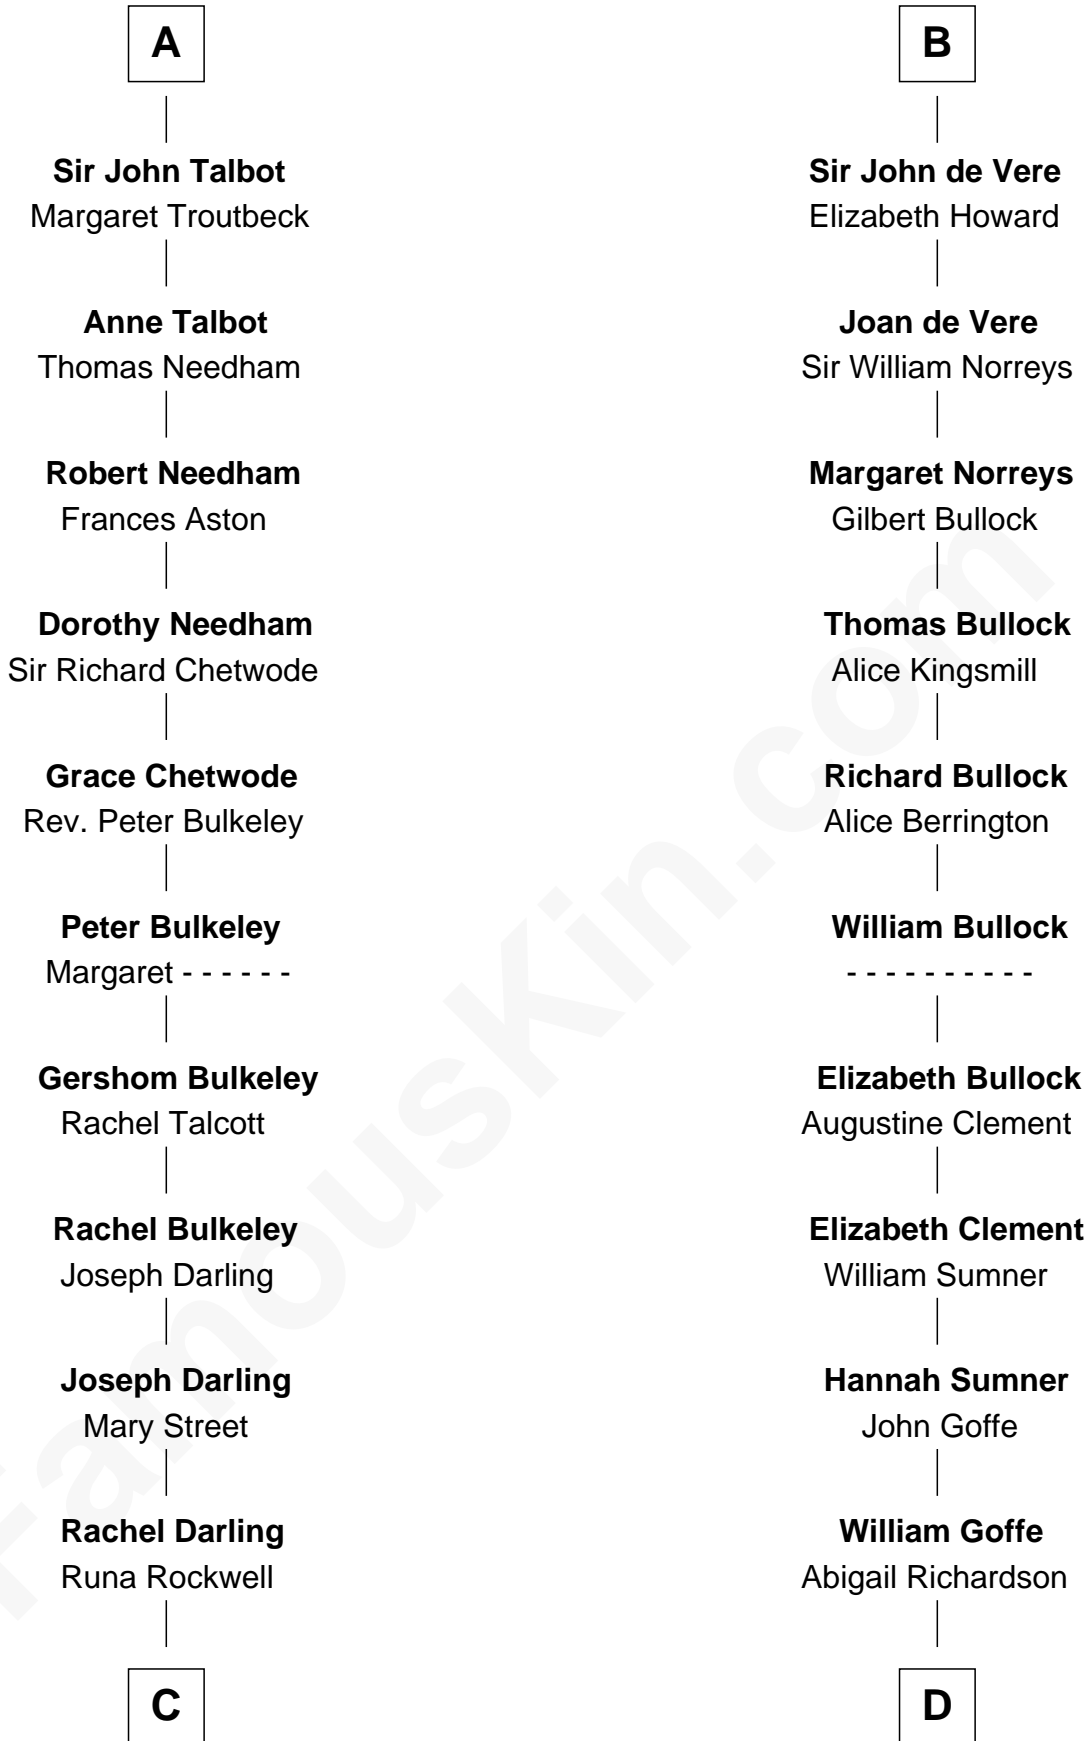

FamousKin.com
Relationship Chart of
Norman Rockwell
American Artist

18th cousin 2 times removed of

Samuel Howard
Boston Tea Party Participant

FamousKin.com