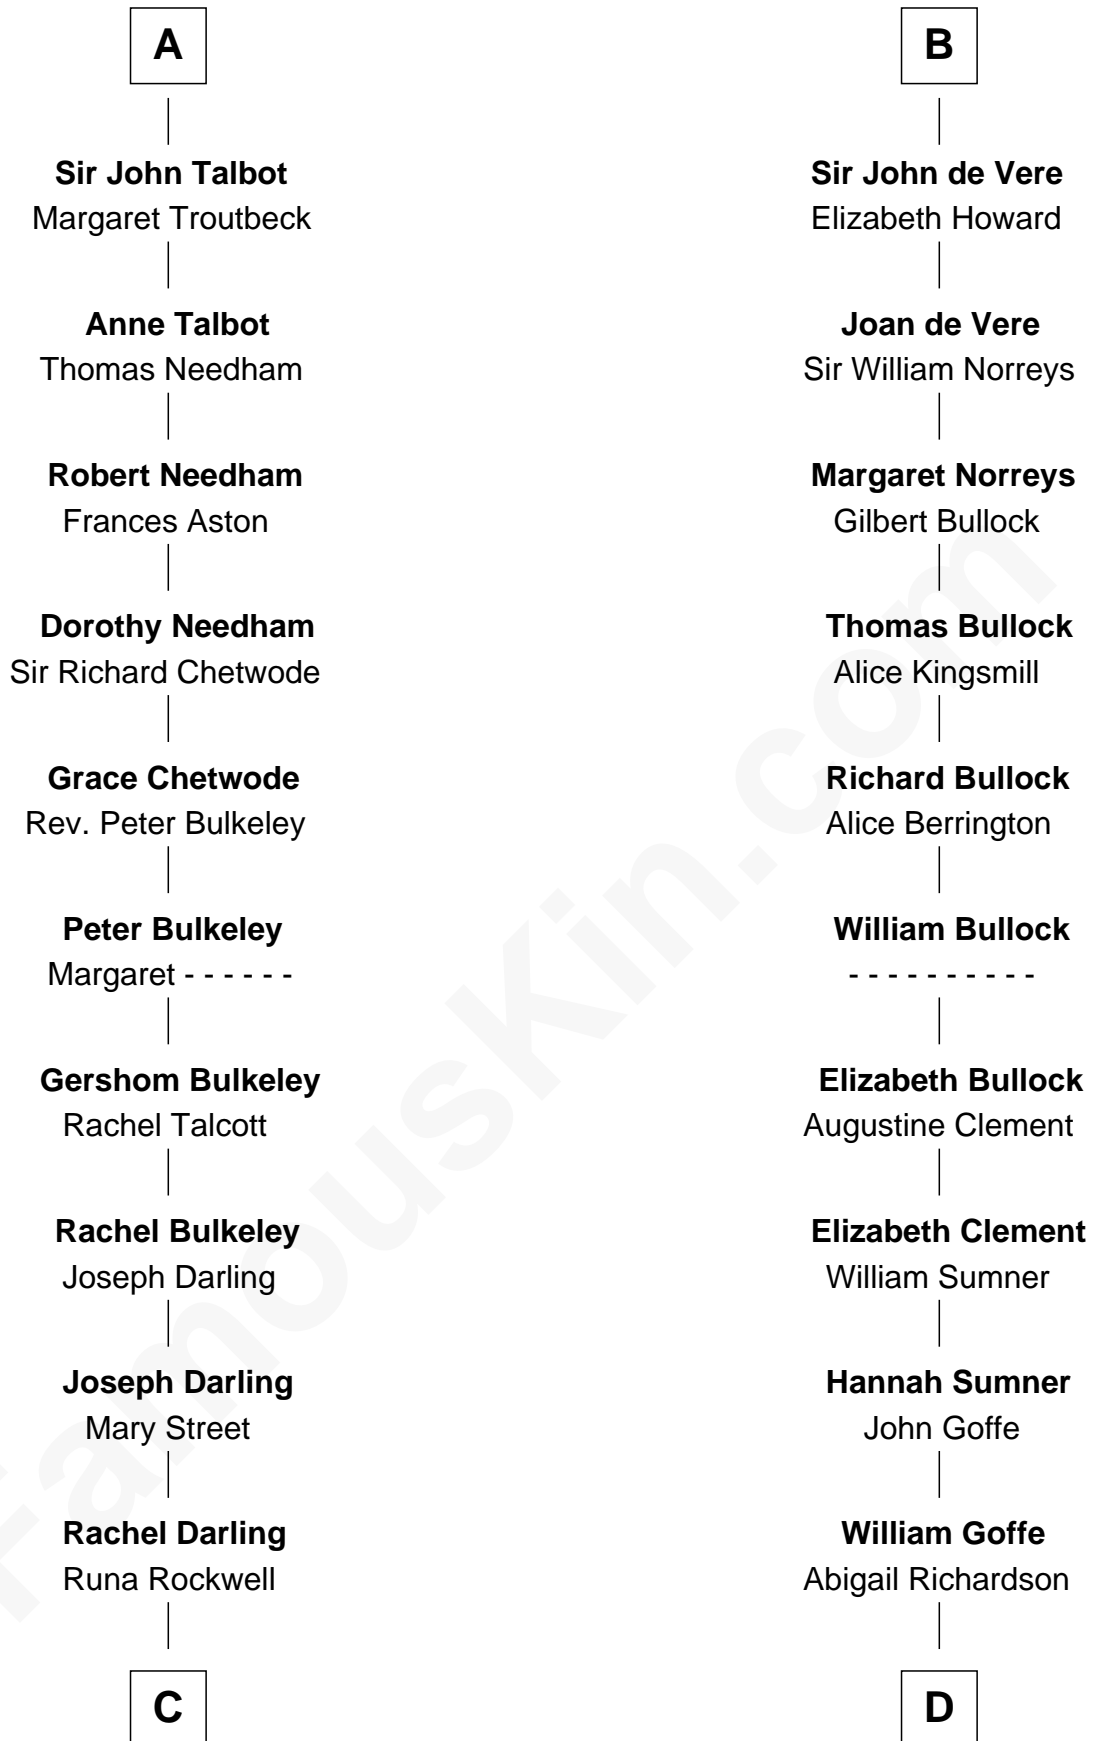

FamousKin.com
Relationship Chart of
Norman Rockwell
American Artist

18th cousin 2 times removed of

Samuel Howard
Boston Tea Party Participant

Sir William de Beauchamp
 Isabel Mauduit

FamousKin.com