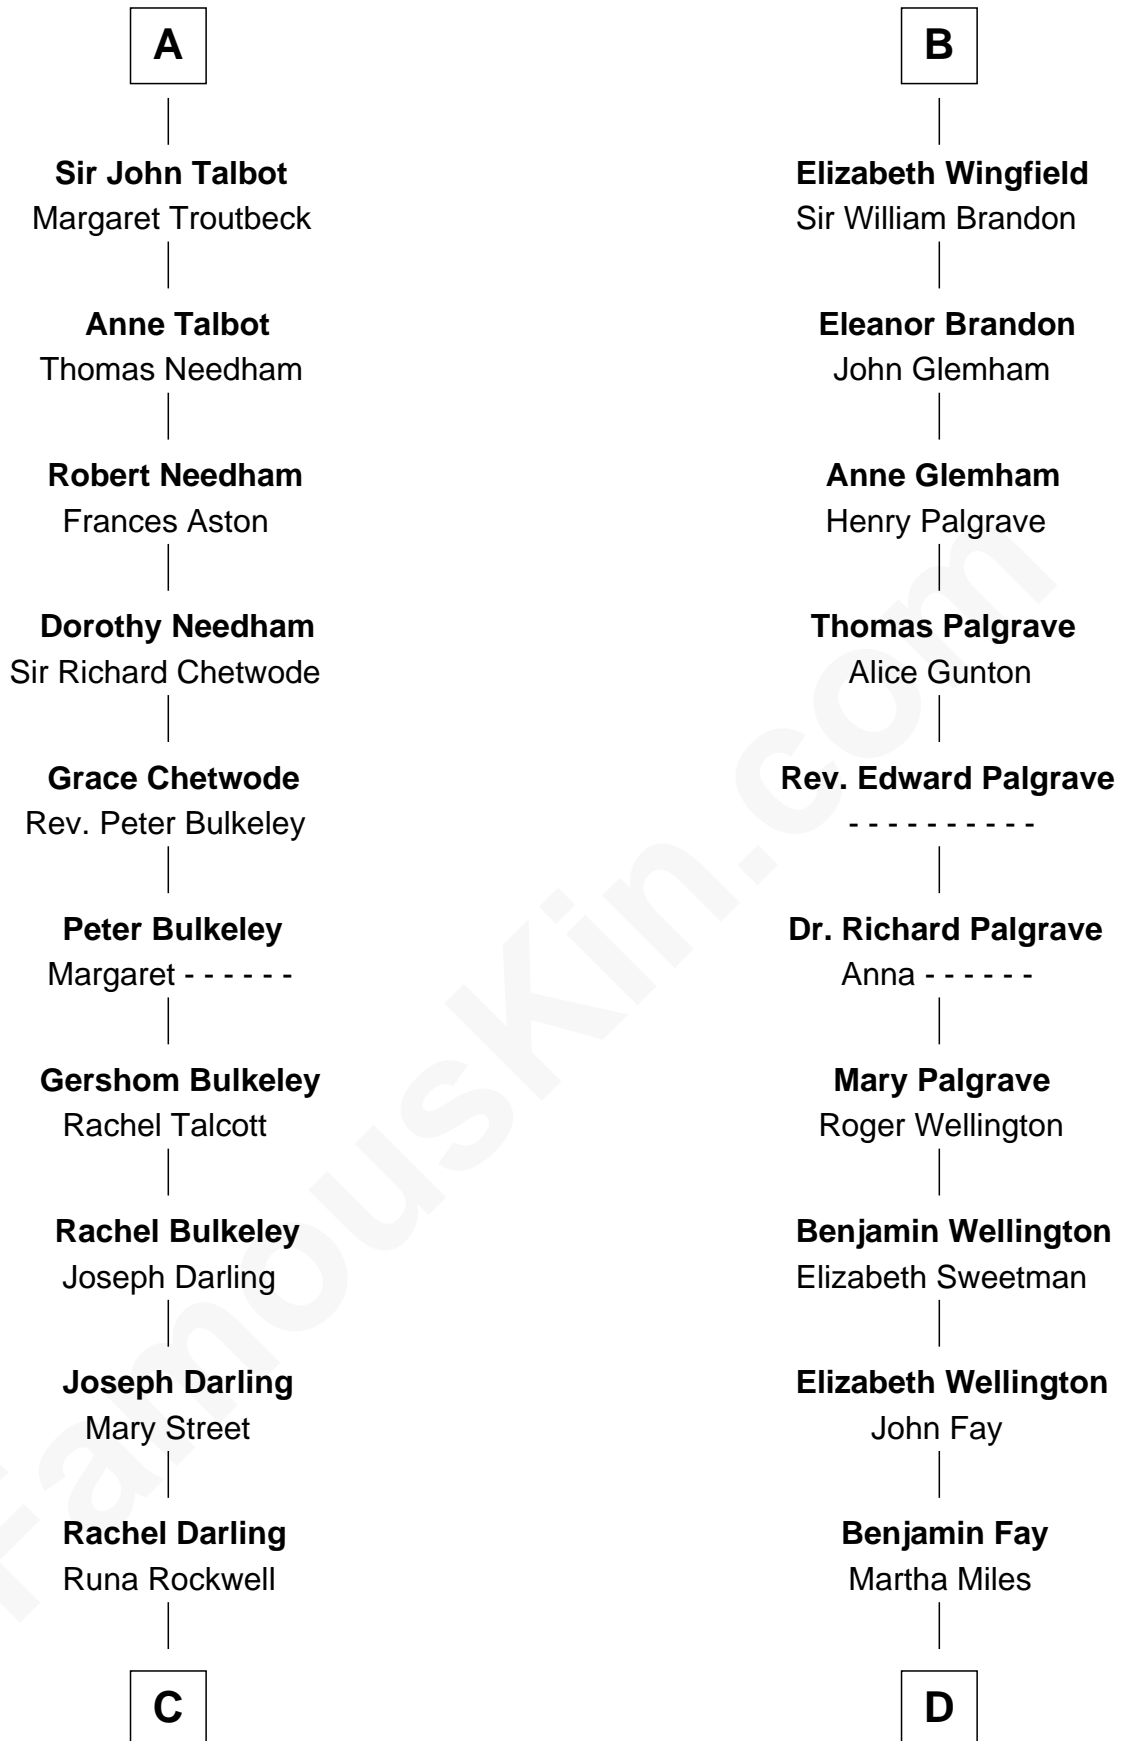

FamousKin.com
Relationship Chart of
Norman Rockwell
American Artist

18th cousin 2 times removed of
Eli Whitney
Inventor of the Cotton Gin

FamousKin.com