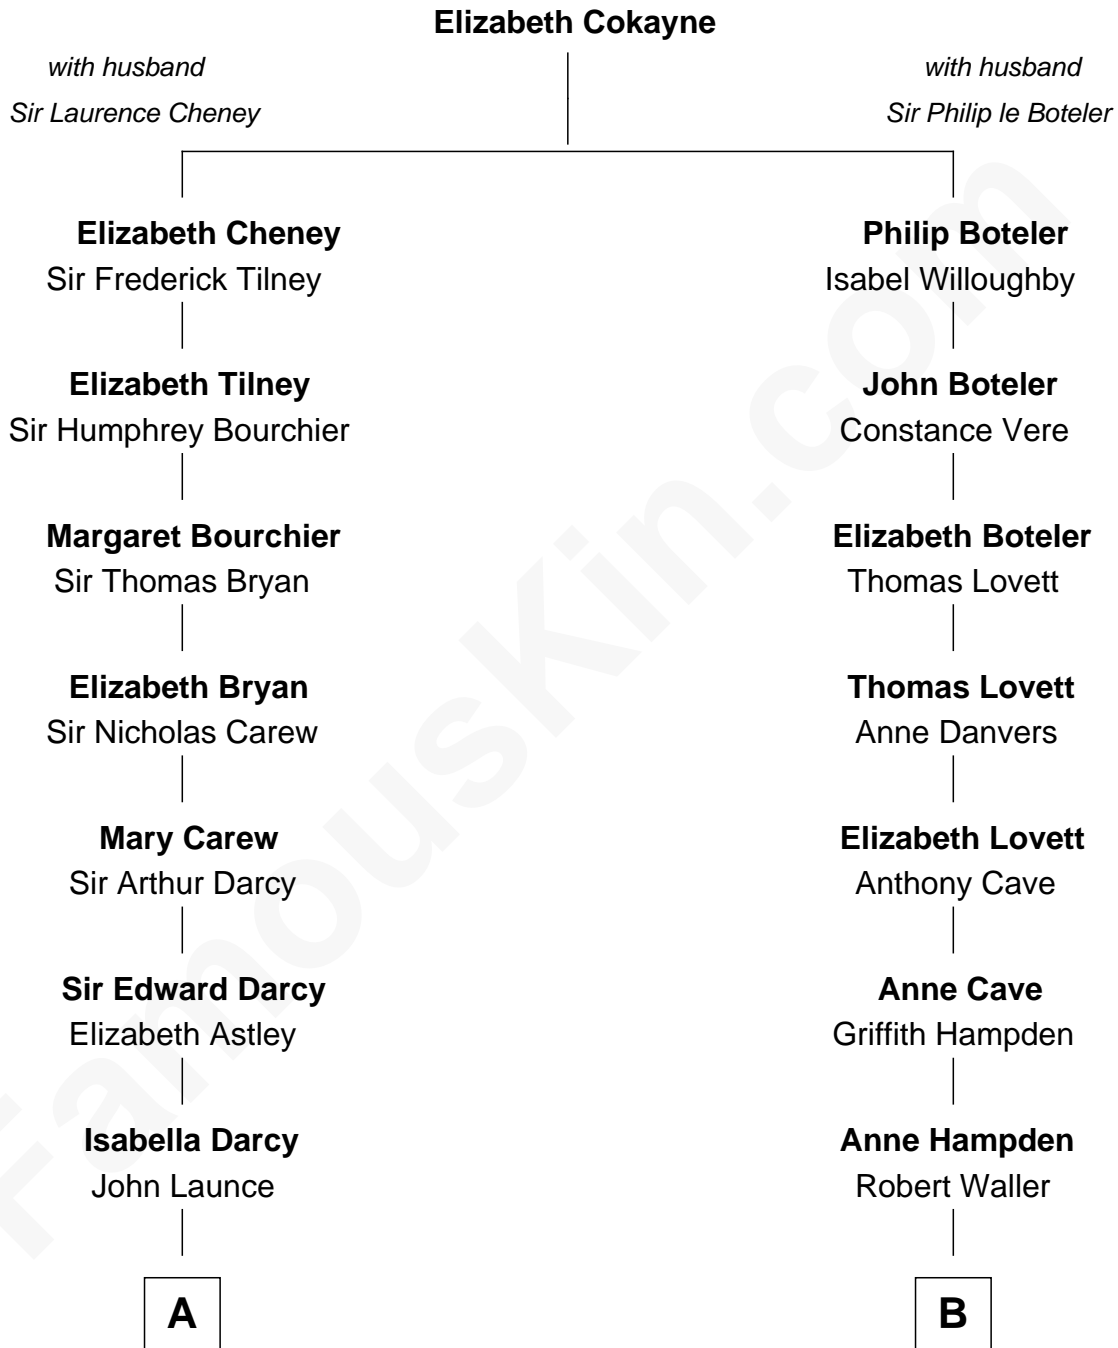

FamousKin.com

Relationship Chart of

Norman Rockwell

American Artist

16th cousin 4 times removed of

Cara Delevingne
Fashion Model and Movie Actress

C

Anne Margaret Faudel-Phillips

John Vincent Sheffield

Jane Armyne Sheffield

Sir Jocelyn Edward Greville Stevens

Pandora Anne Stevens

Charles Hamar Delevingne

Cara Delevingne

Model and Actress