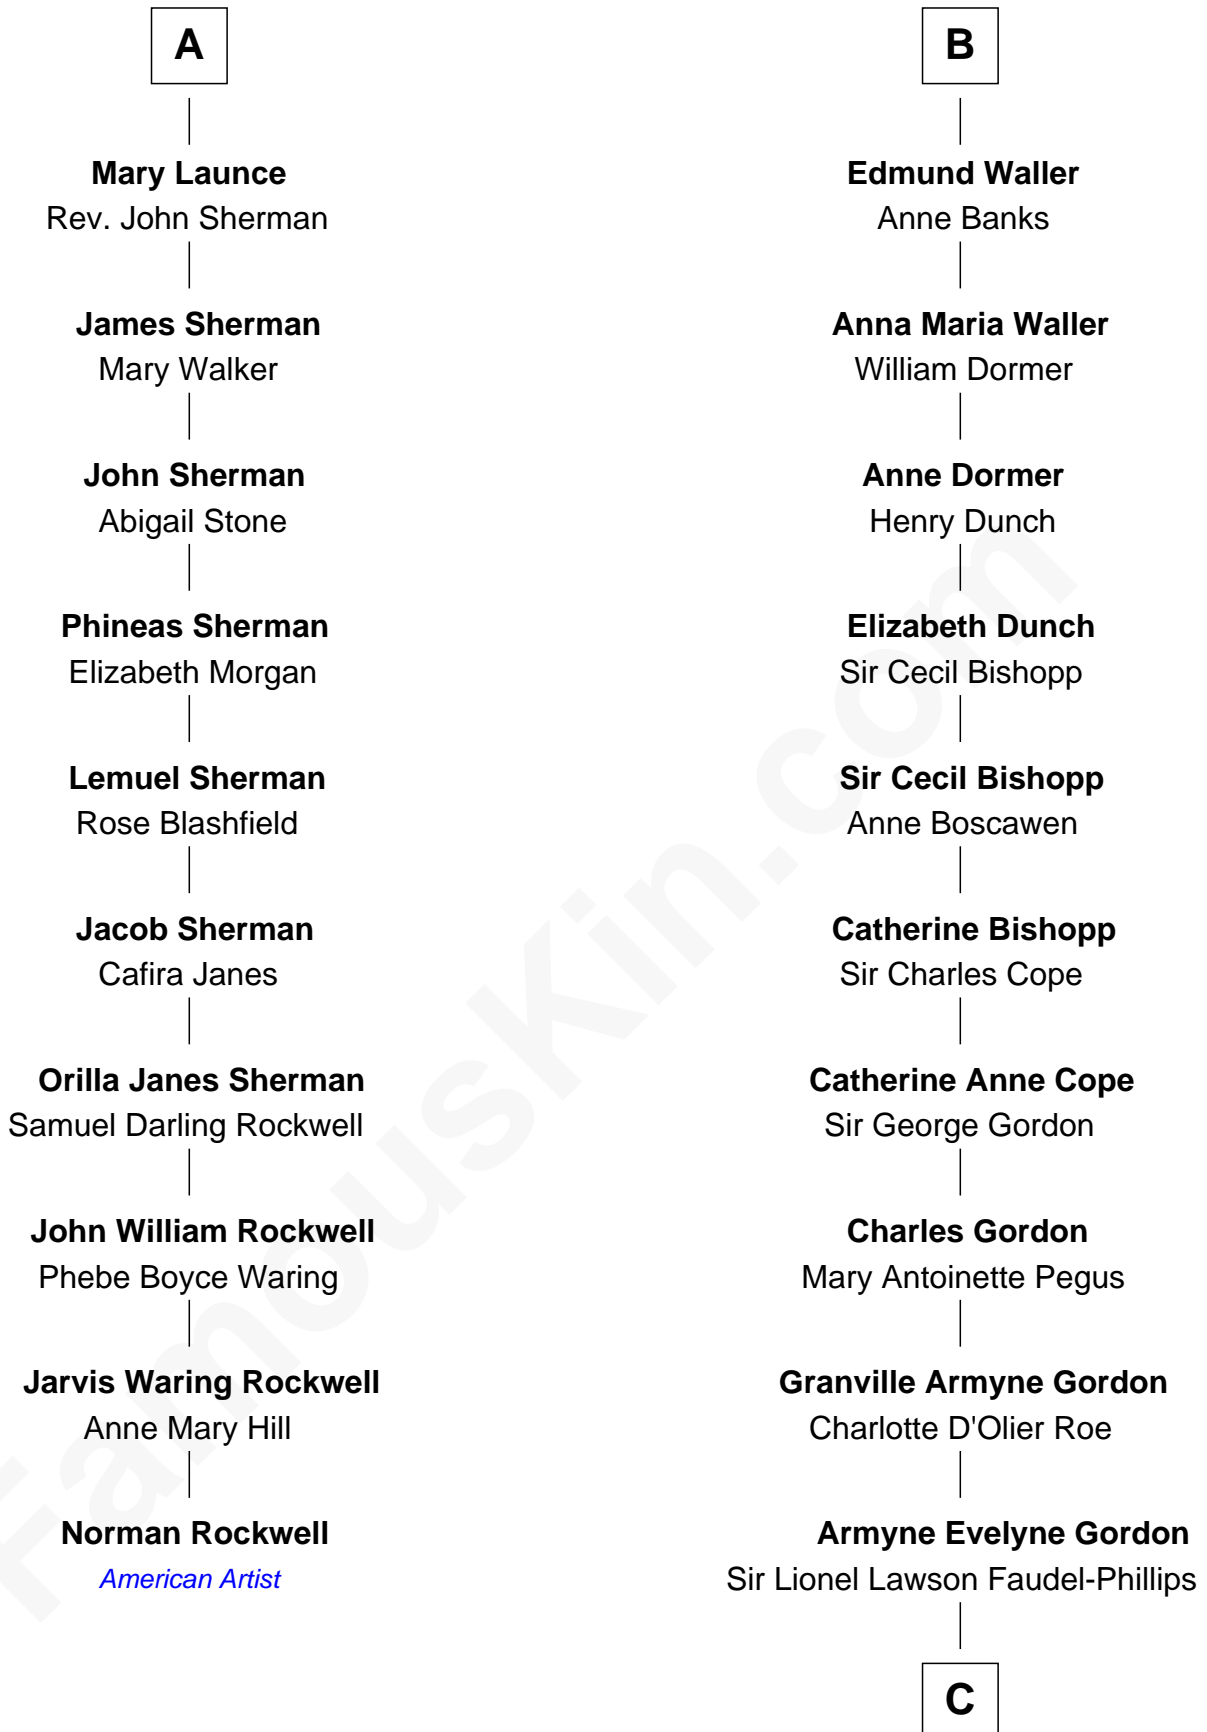

FamousKin.com

Relationship Chart of

Norman Rockwell

American Artist

16th cousin 4 times removed of

Cara Delevingne
Fashion Model and Movie Actress

C

Anne Margaret Faudel-Phillips

John Vincent Sheffield

Jane Armyne Sheffield

Sir Jocelyn Edward Greville Stevens

Pandora Anne Stevens

Charles Hamar Delevingne

Cara Delevingne

Model and Actress