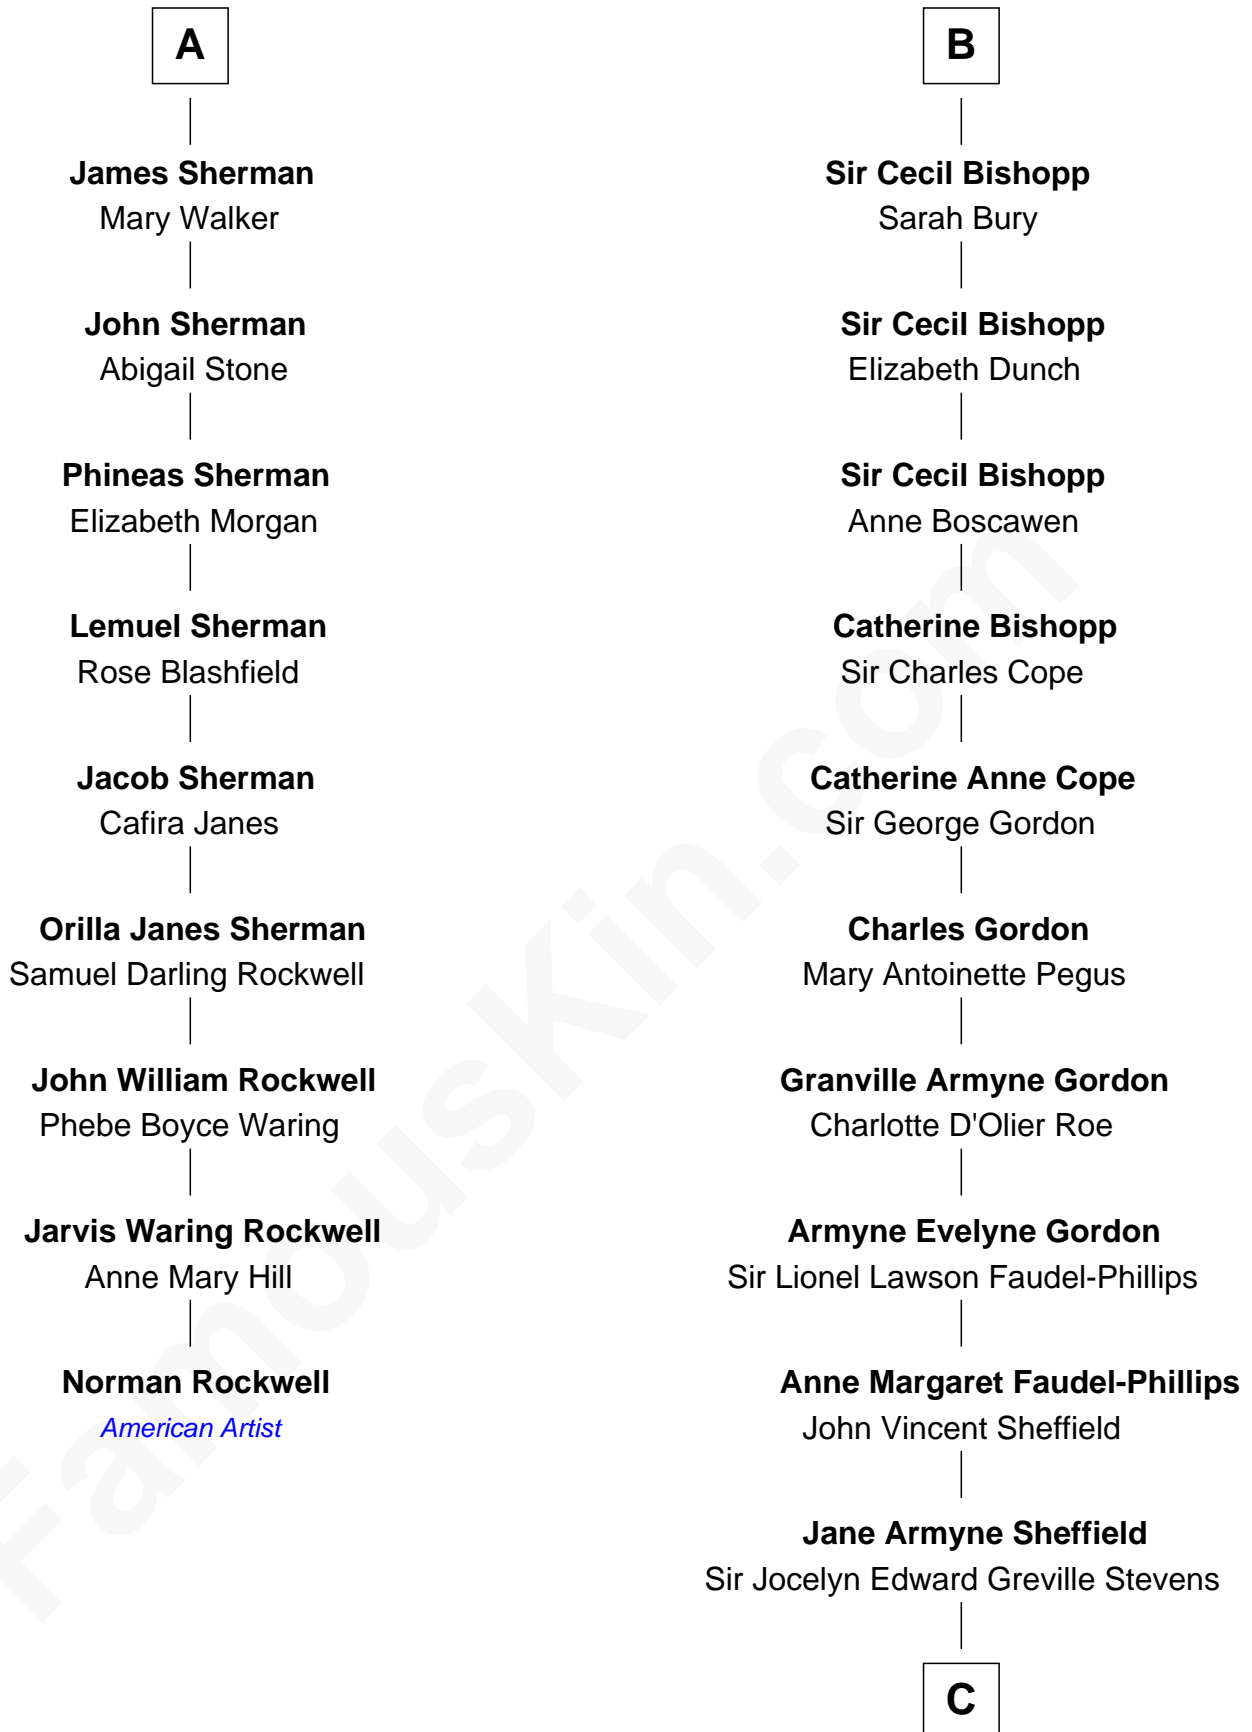

FamousKin.com
Relationship Chart of
Norman Rockwell
American Artist

15th cousin 3 times removed of
Cara Delevingne
Fashion Model and Movie Actress

C

Pandora Anne Stevens
Charles Hamar Delevingne

Cara Delevingne
Model and Actress

FamousKin.com