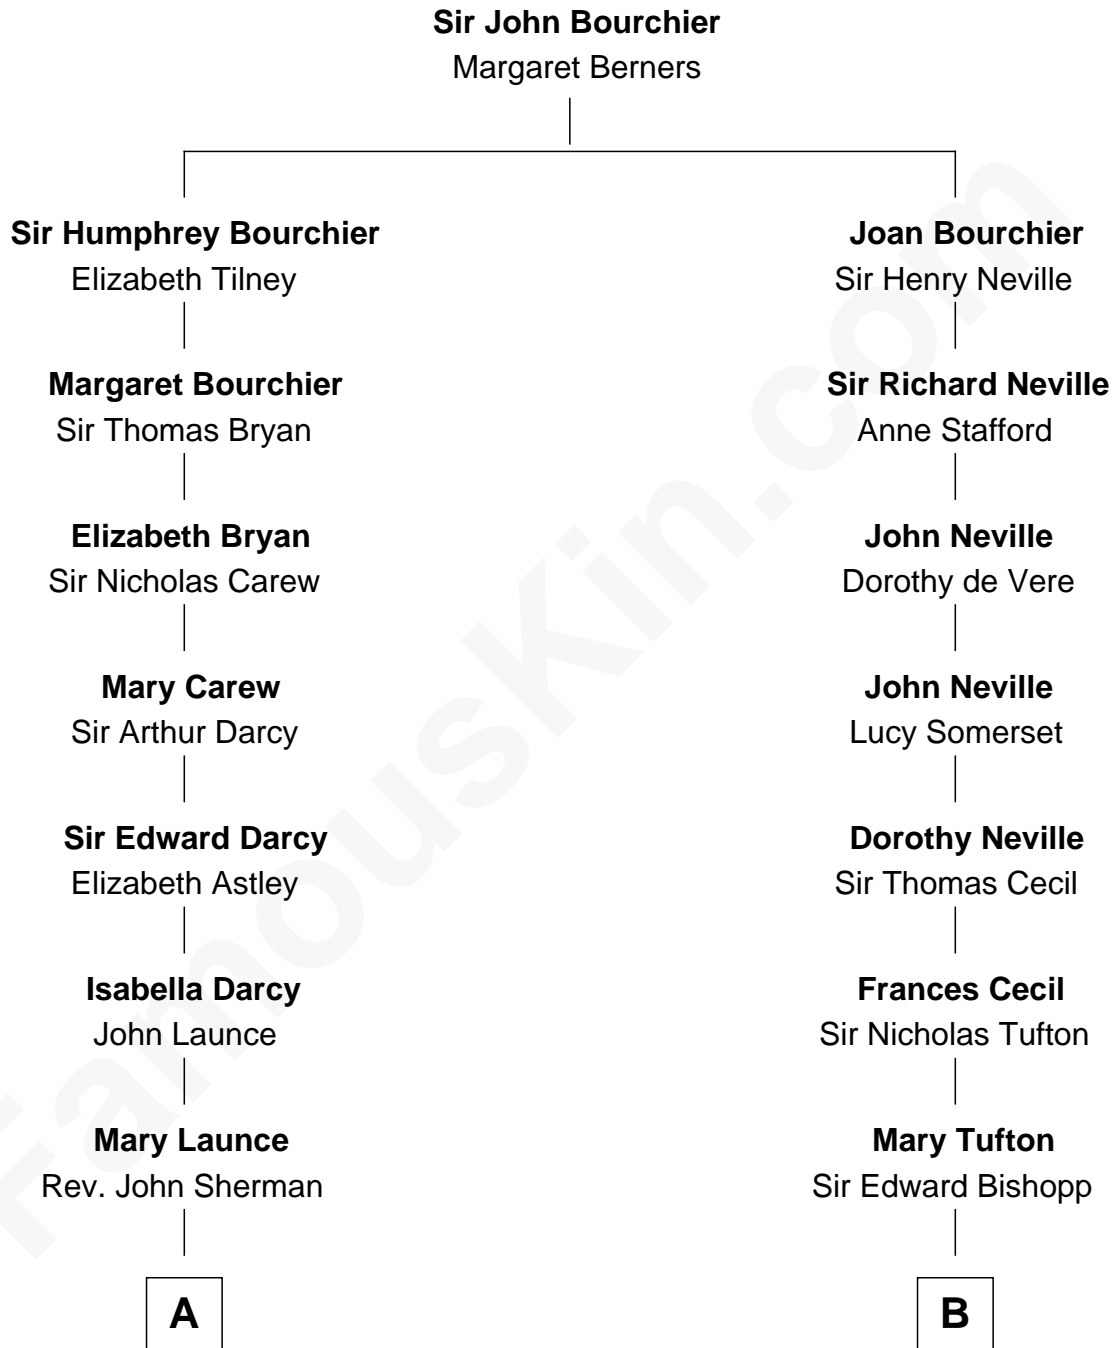

FamousKin.com
Relationship Chart of
Norman Rockwell
American Artist

15th cousin 3 times removed of
Cara Delevingne
Fashion Model and Movie Actress

C

Pandora Anne Stevens
Charles Hamar Delevingne

Cara Delevingne
Model and Actress

FamousKin.com