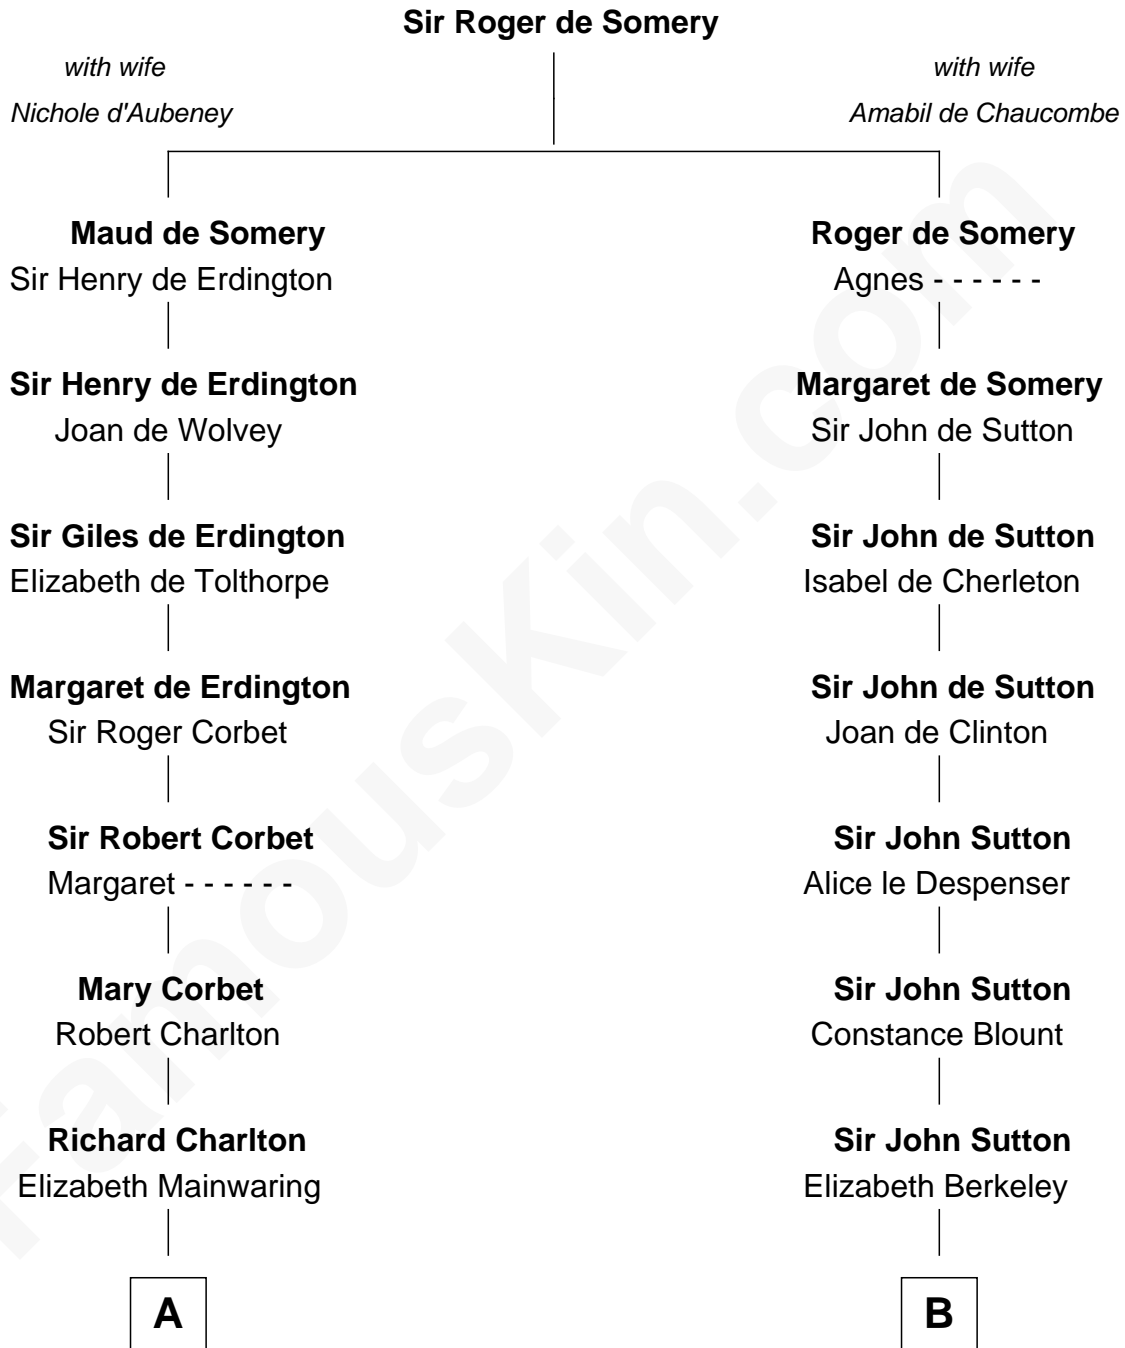

FamousKin.com
Relationship Chart of
Norman Rockwell
American Artist

19th cousin 2 times removed of
Dr. H. H. Holmes
Serial Killer aka "Devil in the White City"

C

John William Rockwell

Phebe Boyce Waring

Jarvis Waring Rockwell

Anne Mary Hill

Norman Rockwell

American Artist

D

Sarah Smith

Edward Scribner Mudgett

Samuel Mudgett

Mary Morrill

Scribner Mudgett

Nancy Prescott

Levi Horton Mudgett

Theodate Page Price

Dr. H. H. Holmes

Serial Killer Dr. H. H. Holmes