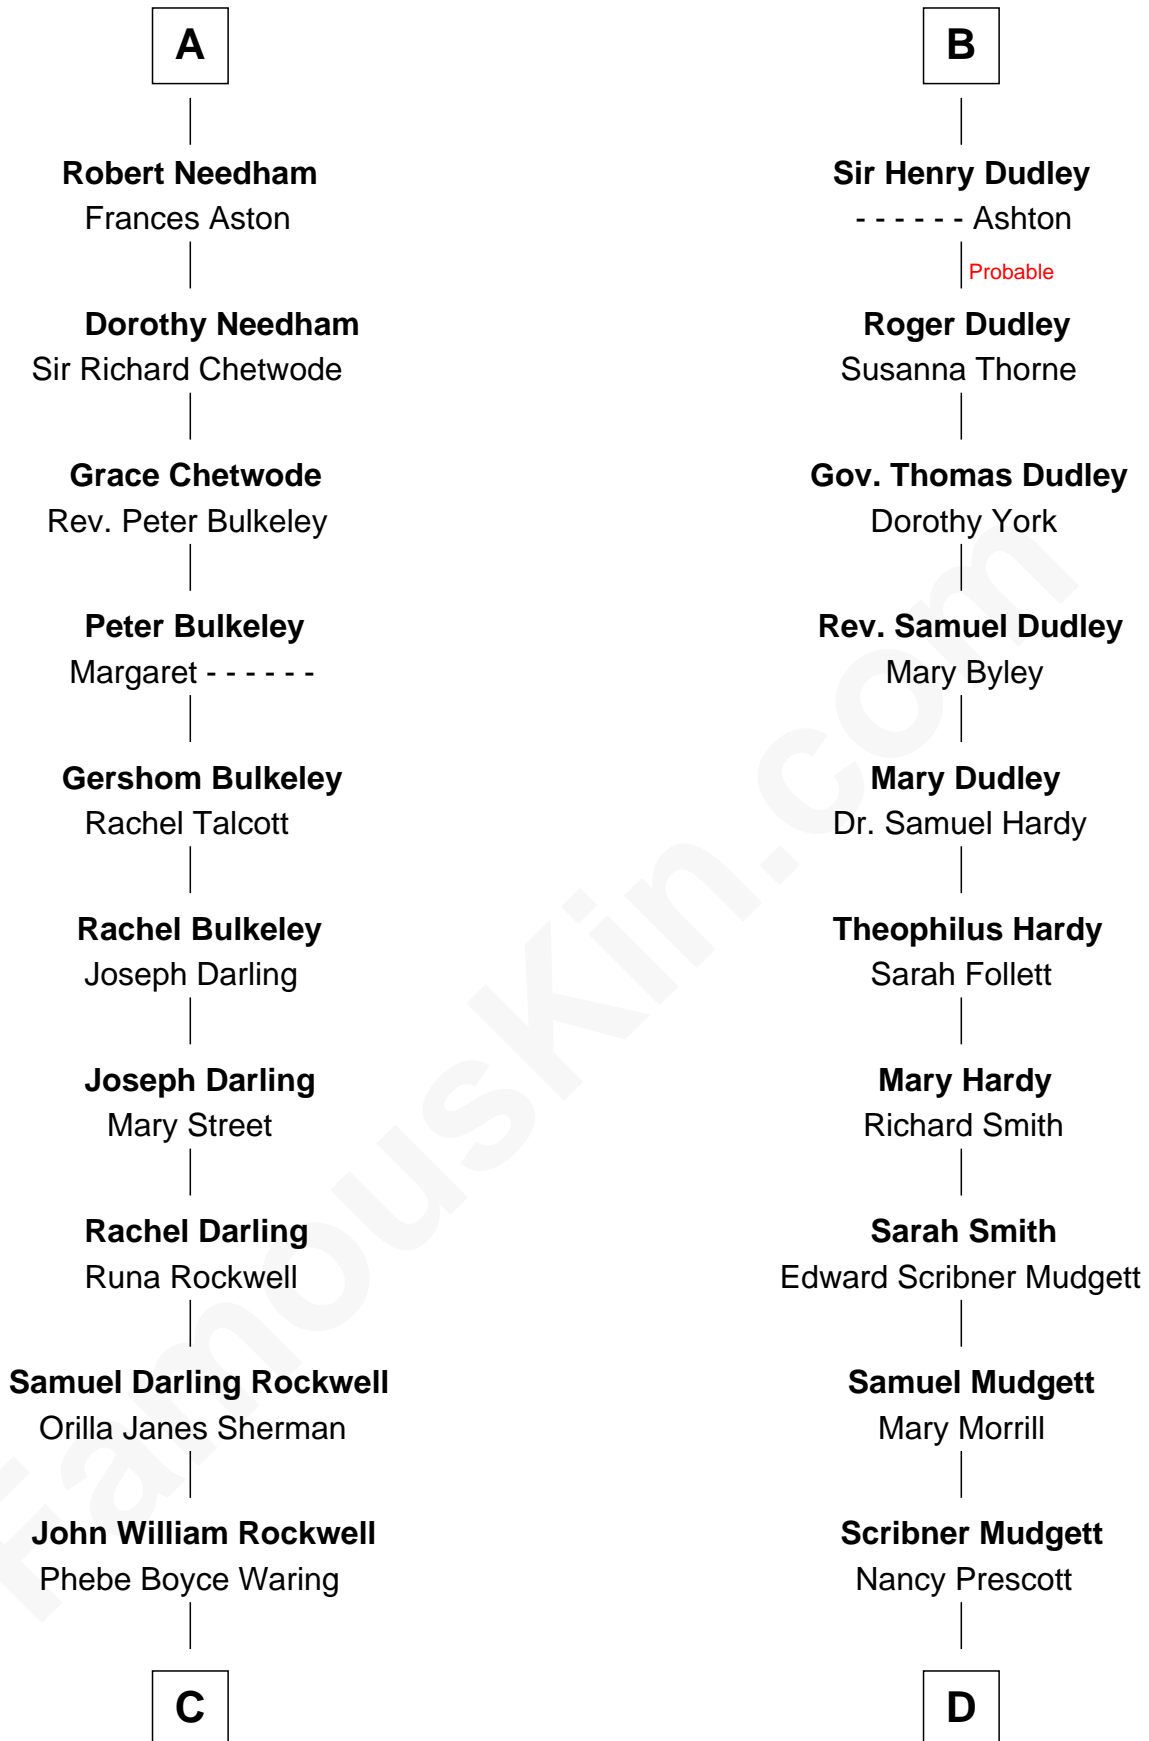

# FamousKin.com Relationship Chart of

**Norman Rockwell**

*American Artist*

18th cousin of

**Dr. H. H. Holmes**

*Serial Killer aka "Devil in the White City"*

**C**

**Jarvis Waring Rockwell**

Anne Mary Hill

**Norman Rockwell**

*American Artist*

**D**

**Levi Horton Mudgett**

Theodate Page Price

**Dr. H. H. Holmes**

*Serial Killer Dr. H. H. Holmes*