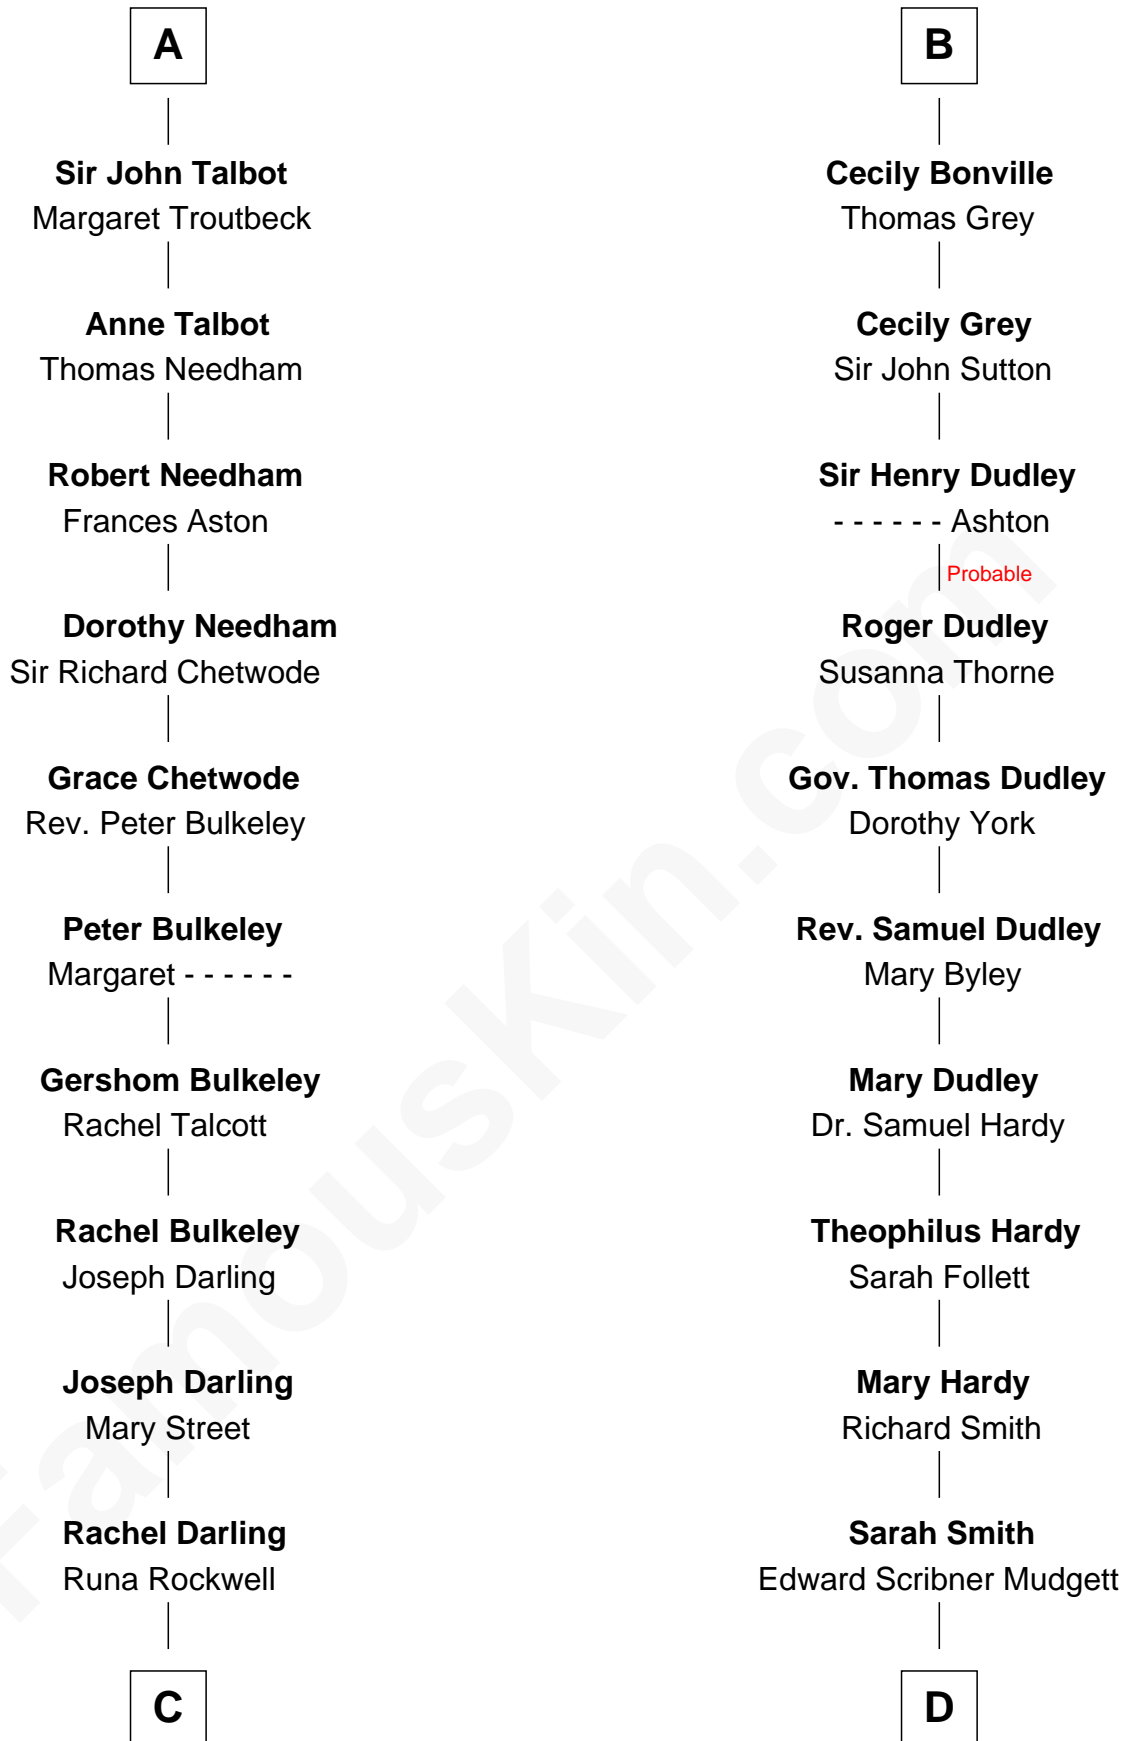

FamousKin.com Relationship Chart of

Norman Rockwell

American Artist

20th cousin of

Dr. H. H. Holmes

Serial Killer aka "Devil in the White City"

Sir Robert de Ros

Isabel de Aubeney

C

Samuel Darling Rockwell

Orilla Janes Sherman

John William Rockwell

Phebe Boyce Waring

Jarvis Waring Rockwell

Anne Mary Hill

Norman Rockwell

American Artist

D

Samuel Mudgett

Mary Morrill

Scribner Mudgett

Nancy Prescott

Levi Horton Mudgett

Theodate Page Price

Dr. H. H. Holmes

Serial Killer Dr. H. H. Holmes