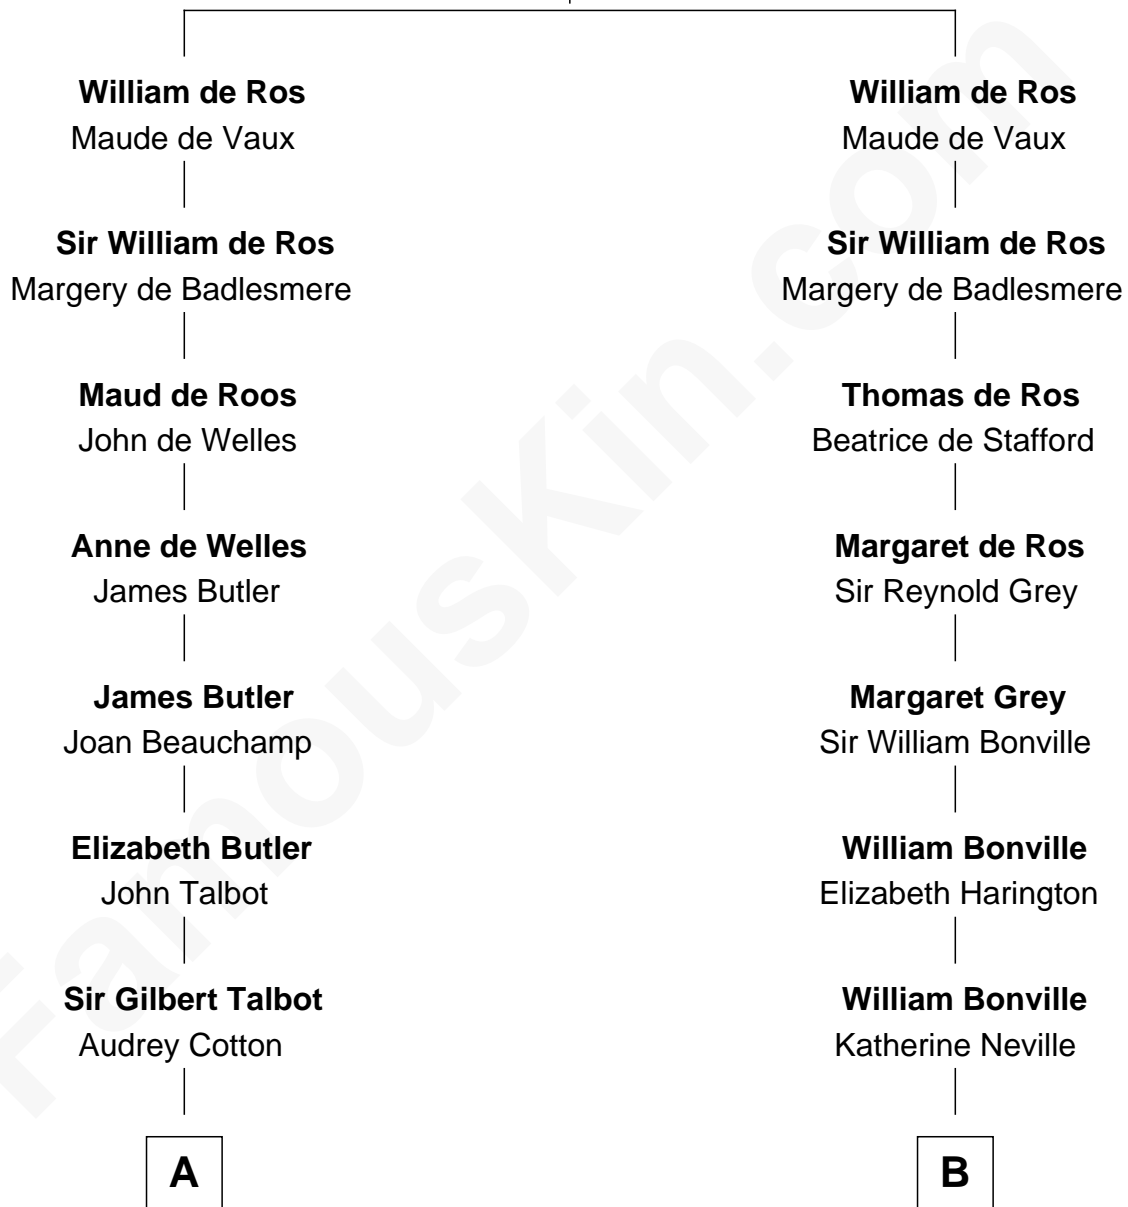

FamousKin.com Relationship Chart of

Norman Rockwell

American Artist

20th cousin of

Dr. H. H. Holmes

Serial Killer aka "Devil in the White City"

Sir Robert de Ros

Isabel de Aubeney

C

Samuel Darling Rockwell

Orilla Janes Sherman

John William Rockwell

Phebe Boyce Waring

Jarvis Waring Rockwell

Anne Mary Hill

Norman Rockwell