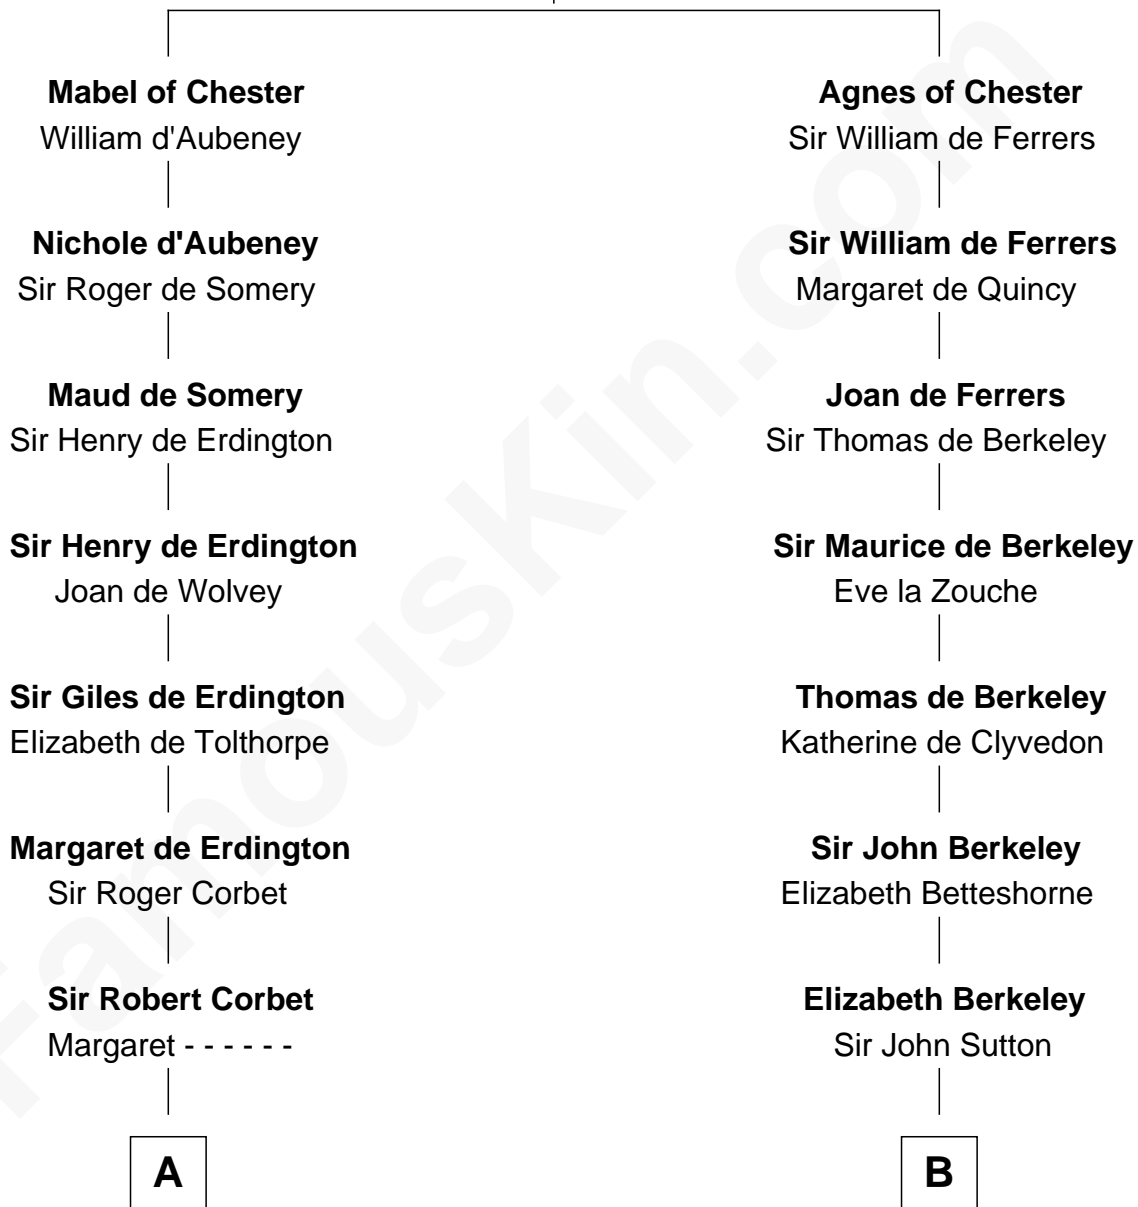

FamousKin.com Relationship Chart of

Norman Rockwell

American Artist

21st cousin of

Dr. H. H. Holmes

Serial Killer aka "Devil in the White City"

Hugh de Kevelioc
Bertrade de Montfort

C

Rachel Darling
Runa Rockwell

Samuel Darling Rockwell
Orilla Janes Sherman

John William Rockwell
Phebe Boyce Waring

Jarvis Waring Rockwell
Anne Mary Hill

Norman Rockwell
American Artist

D

Sarah Smith
Edward Scribner Mudgett