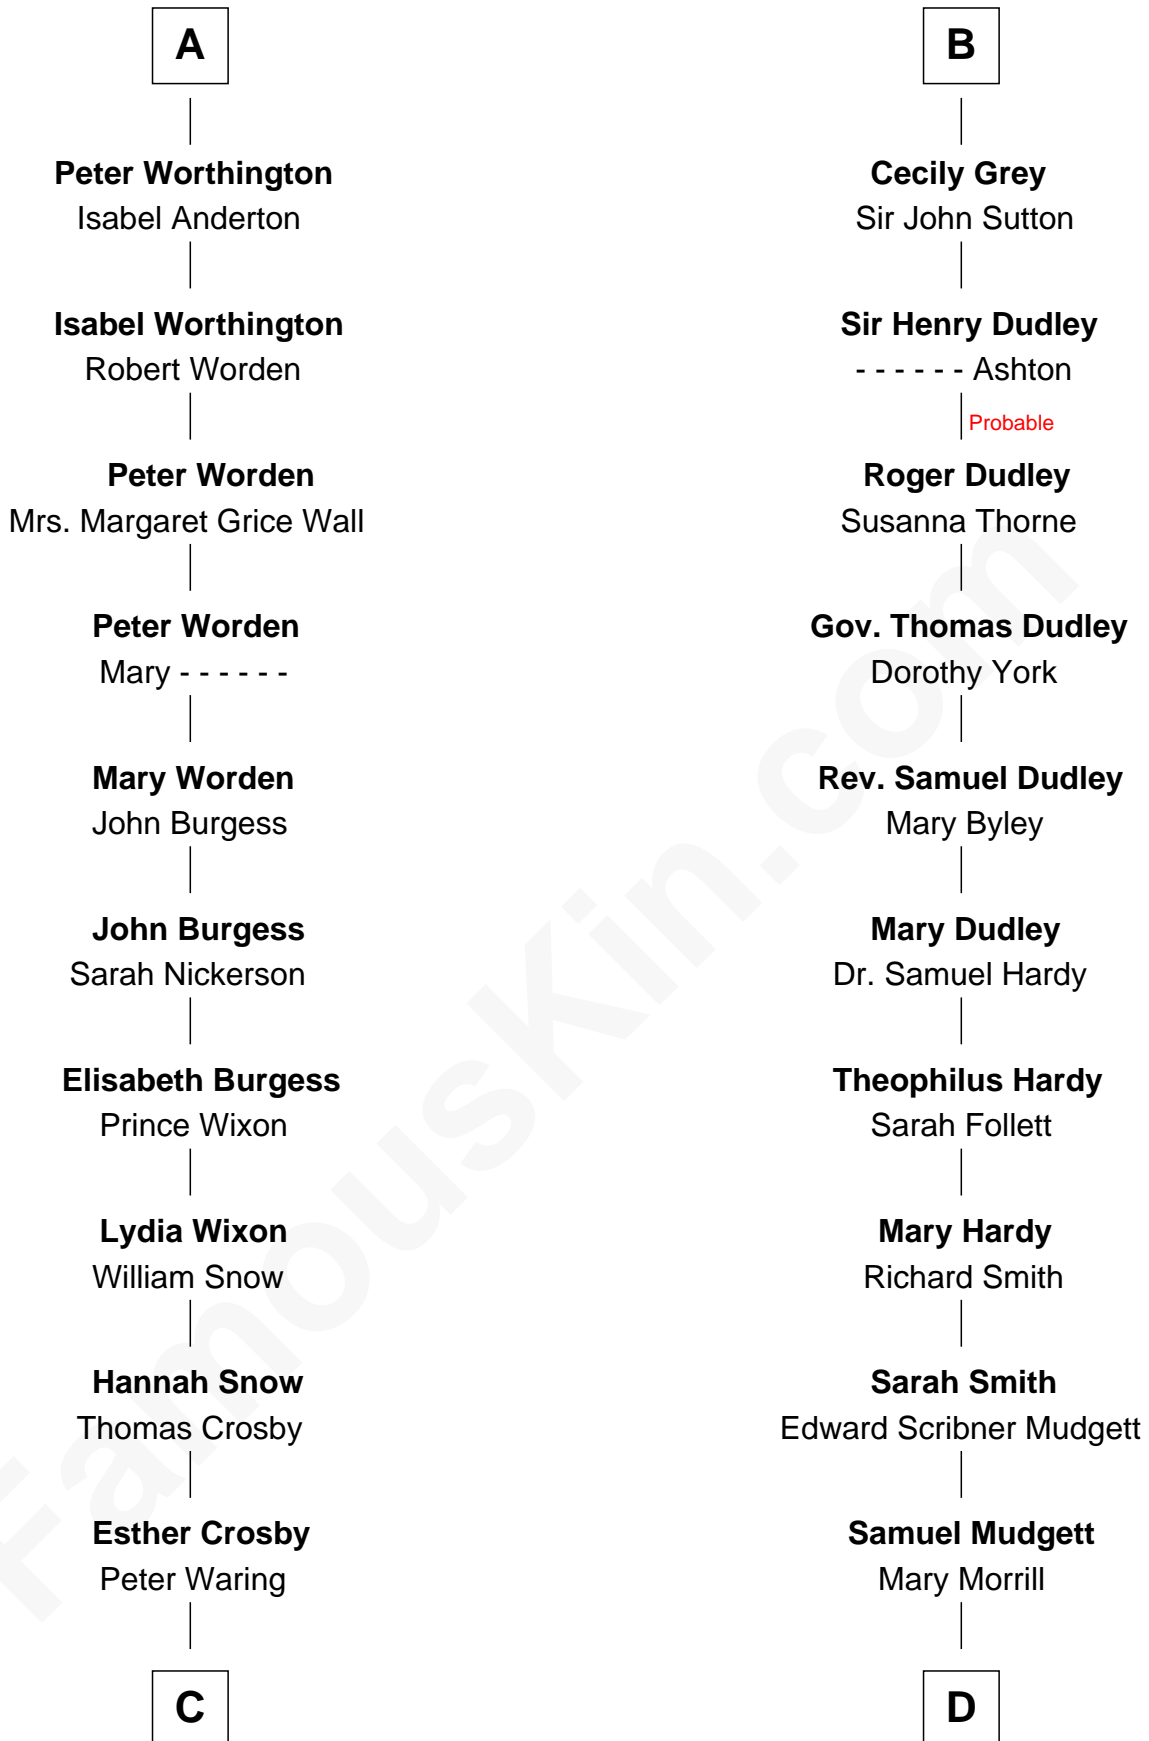

FamousKin.com
Relationship Chart of
Norman Rockwell
American Artist

19th cousin 1 time removed of

Dr. H. H. Holmes
Serial Killer aka "Devil in the White City"

C

Jarvis Augustus Waring

Nancy Odell Boyce

Phebe Boyce Waring

John William Rockwell

Jarvis Waring Rockwell

Anne Mary Hill

Norman Rockwell

American Artist

D

Scribner Mudgett

Nancy Prescott

Levi Horton Mudgett

Theodate Page Price

Dr. H. H. Holmes

Serial Killer Dr. H. H. Holmes

FamousKin.com