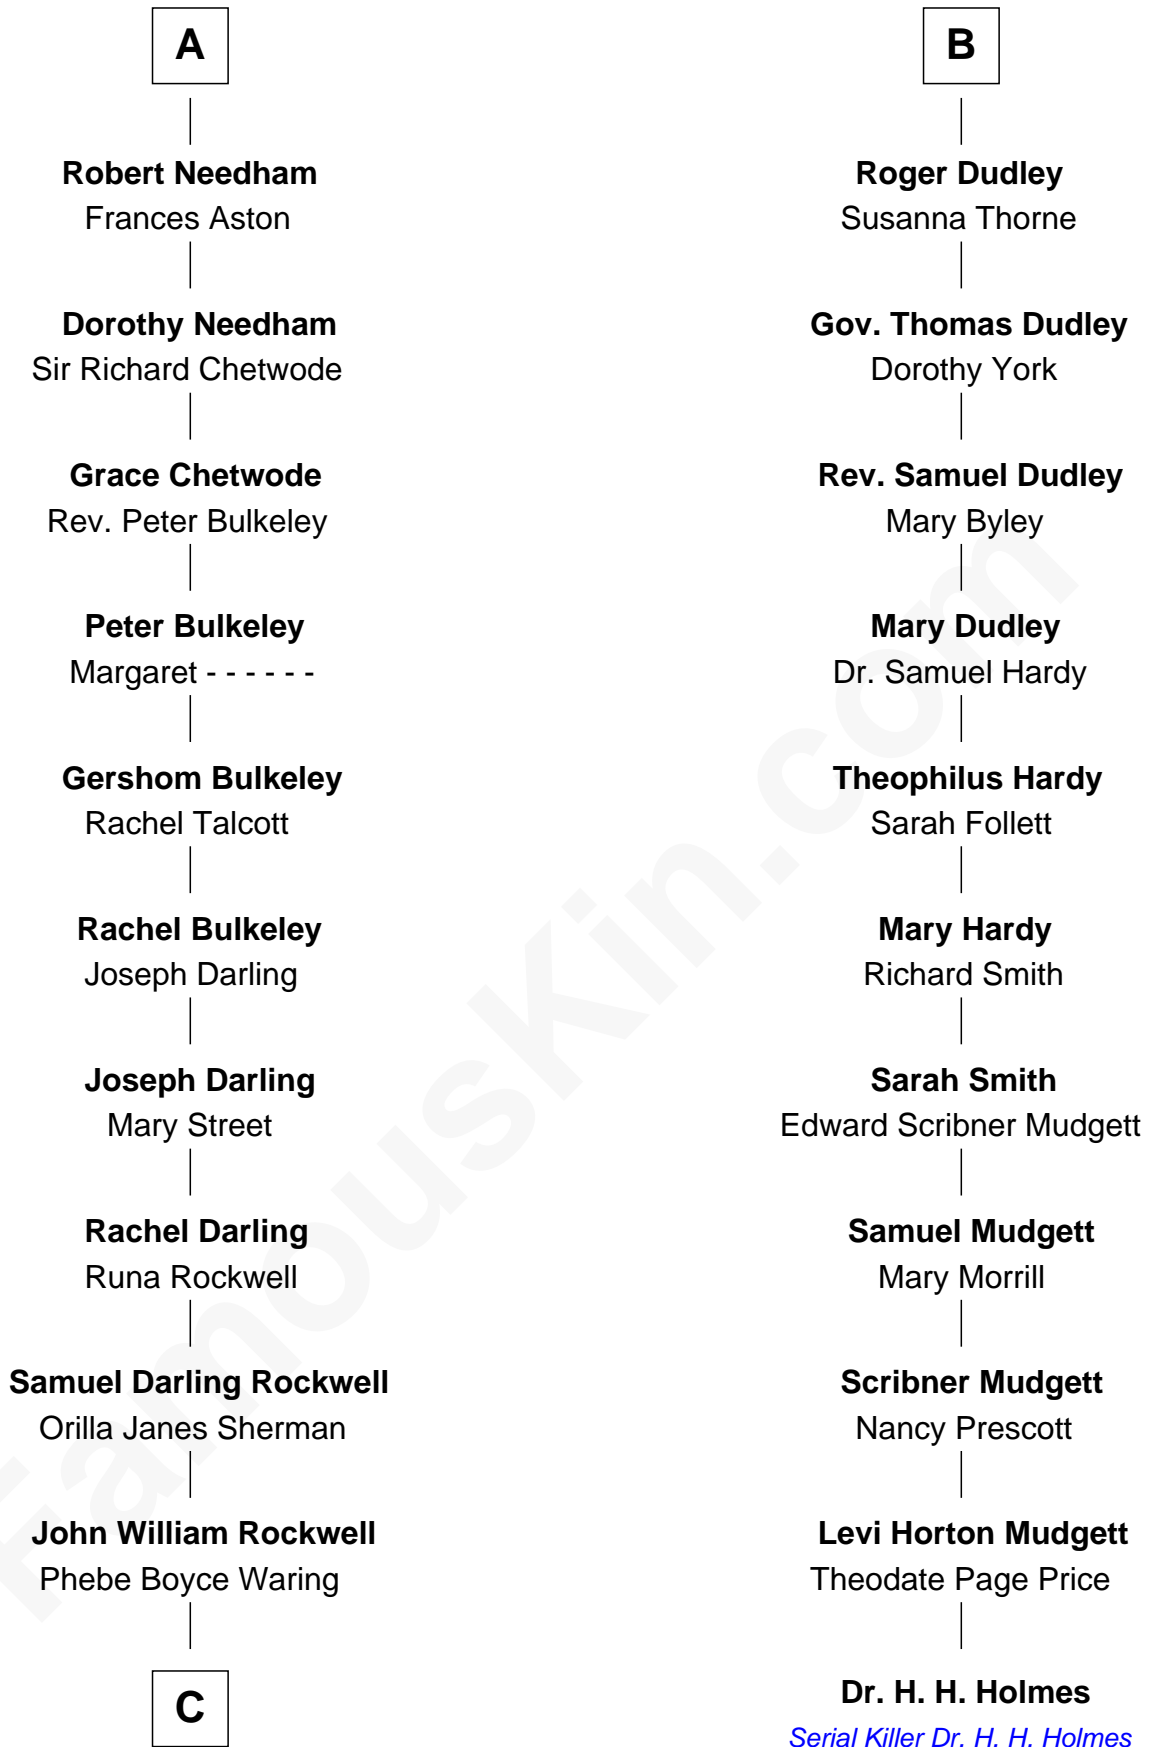

FamousKin.com
Relationship Chart of
Norman Rockwell
American Artist

17th cousin 1 time removed of
Dr. H. H. Holmes
Serial Killer aka "Devil in the White City"

C

—
Jarvis Waring Rockwell

Anne Mary Hill

—
Norman Rockwell

American Artist

FamousKin.com