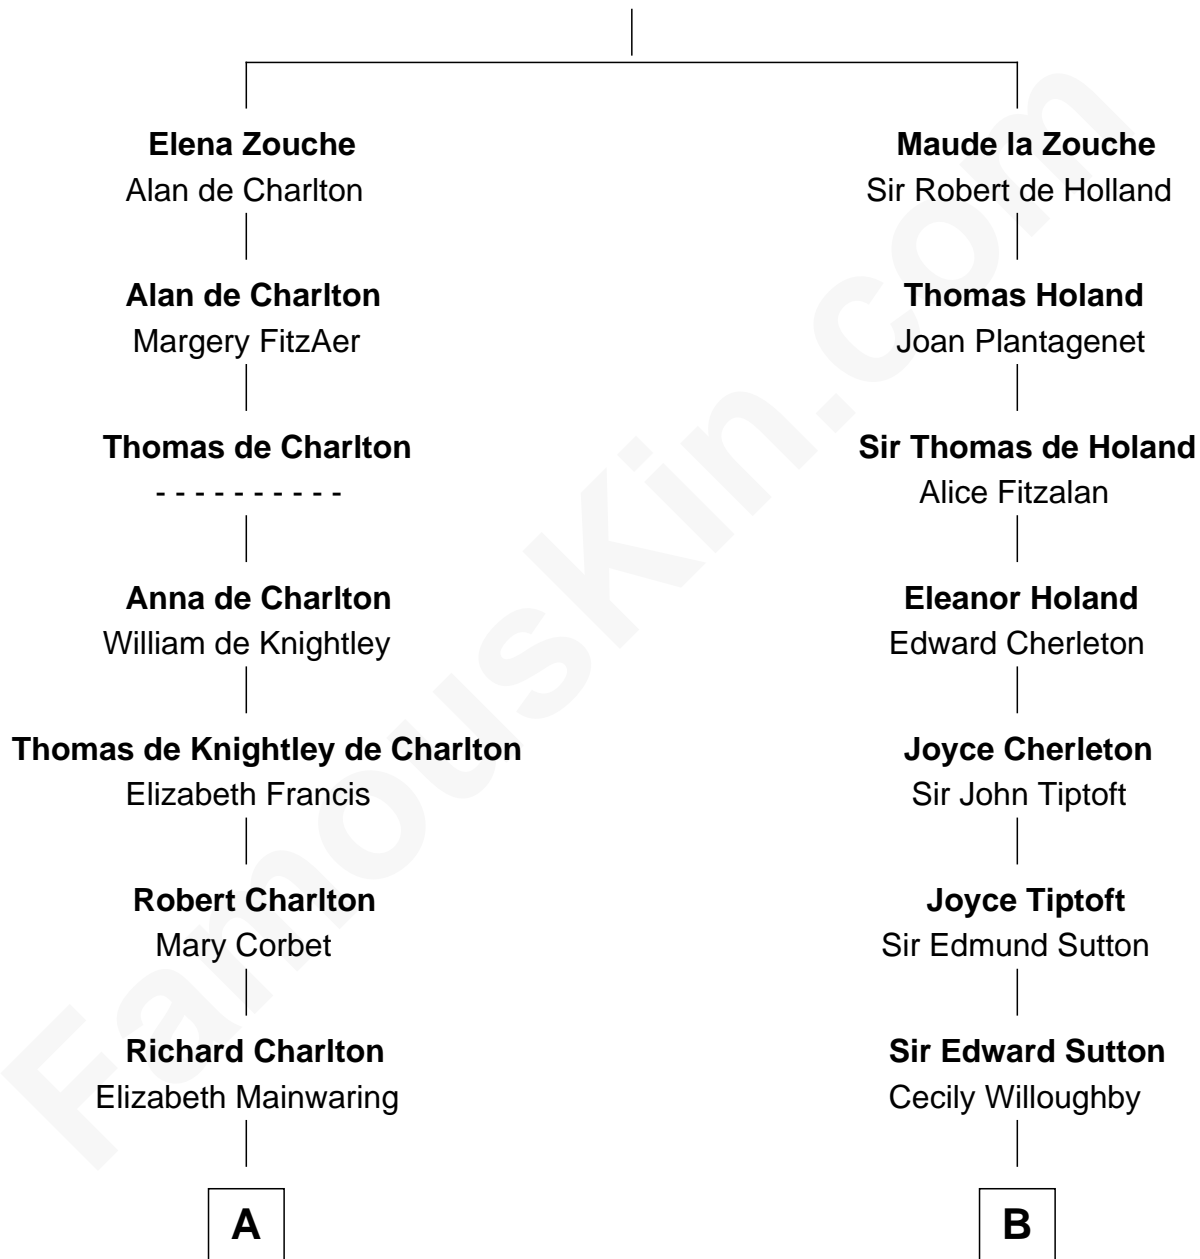

FamousKin.com Relationship Chart of

Norman Rockwell

American Artist

19th cousin of

Dr. H. H. Holmes

Serial Killer aka "Devil in the White City"

Sir Alan la Zouche

Eleanor de Segrave

C

John William Rockwell

Phebe Boyce Waring

Jarvis Waring Rockwell

Anne Mary Hill

Norman Rockwell

American Artist

D

Scribner Mudgett

Nancy Prescott

Levi Horton Mudgett

Theodate Page Price

Dr. H. H. Holmes

Serial Killer Dr. H. H. Holmes

FamousKin.com