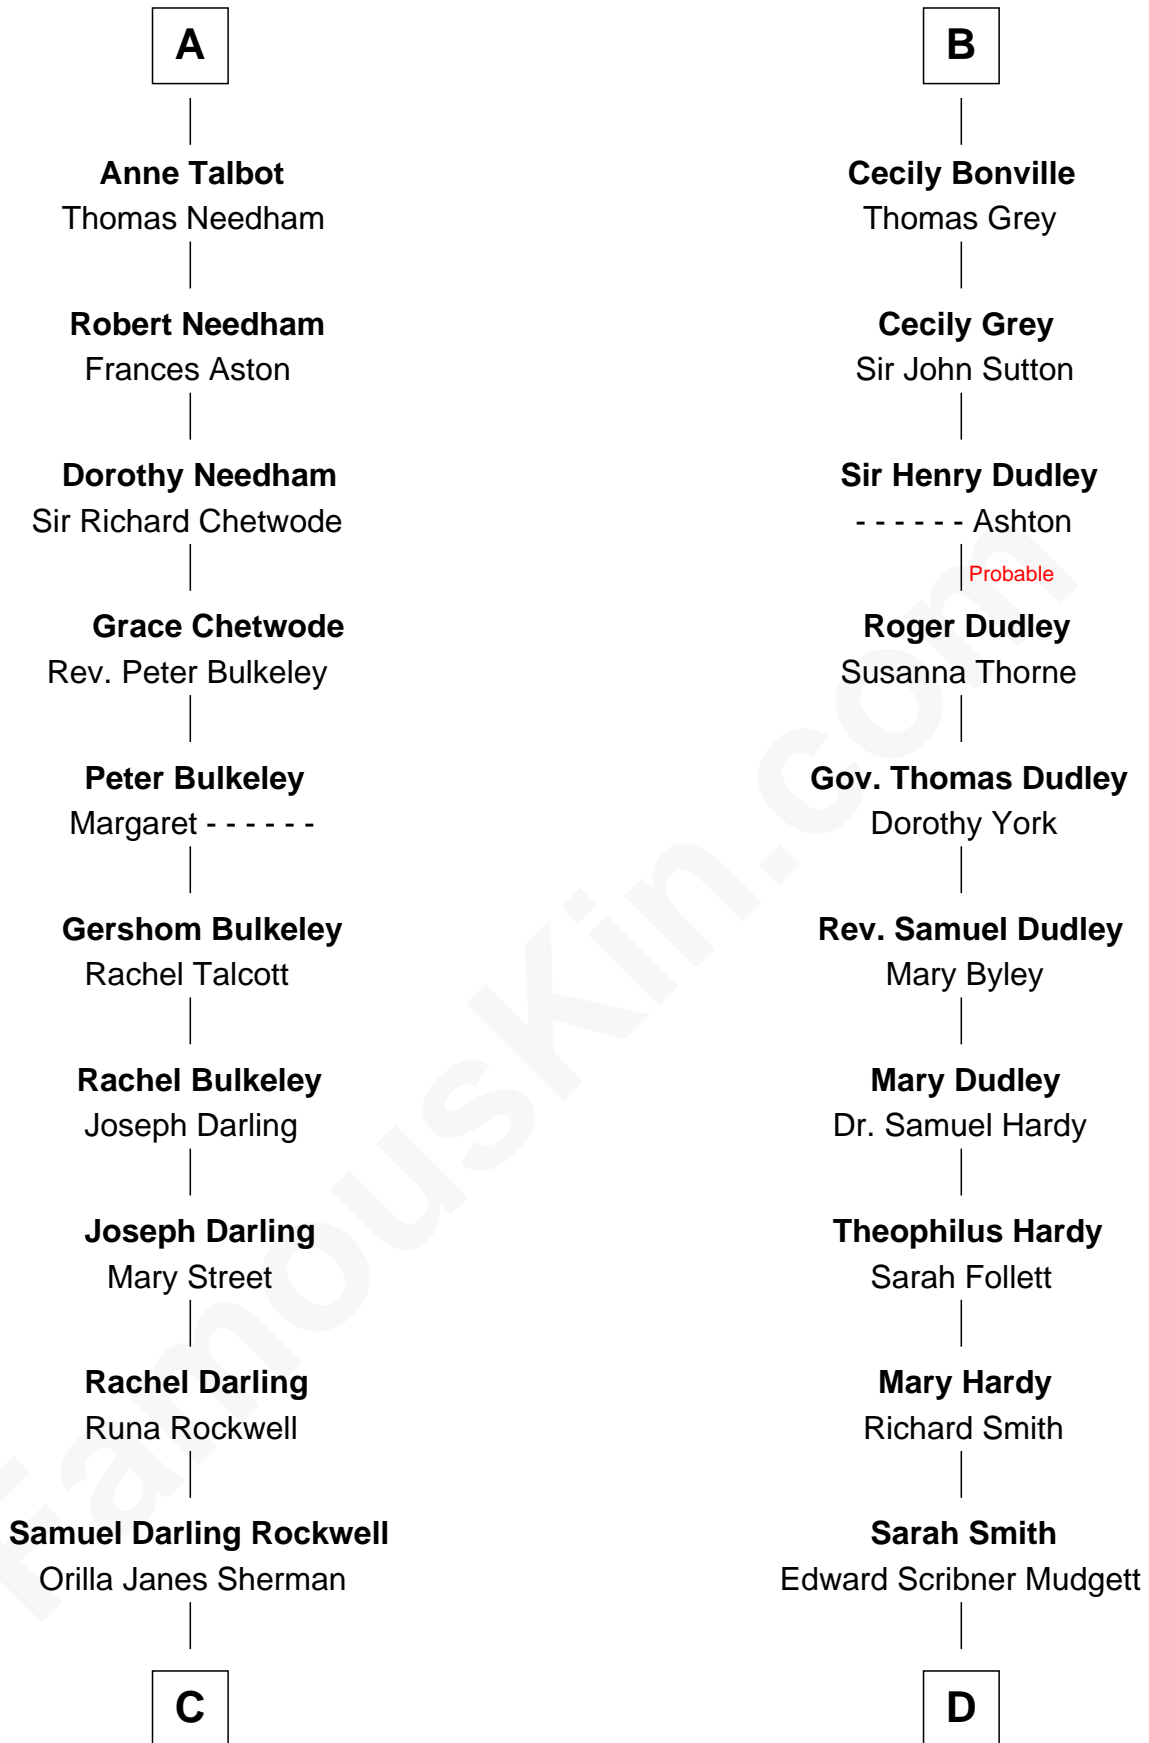

**FamousKin.com**  
**Relationship Chart of**  
**Norman Rockwell**  
*American Artist*

**19th cousin 1 time removed of**  
**Dr. H. H. Holmes**  
*Serial Killer aka "Devil in the White City"*

**C**

**John William Rockwell**

Phebe Boyce Waring

**Jarvis Waring Rockwell**

Anne Mary Hill

**Norman Rockwell**

*American Artist*

**D**

**Samuel Mudgett**

Mary Morrill

**Scribner Mudgett**

Nancy Prescott

**Levi Horton Mudgett**

Theodate Page Price

**Dr. H. H. Holmes**

*Serial Killer Dr. H. H. Holmes*