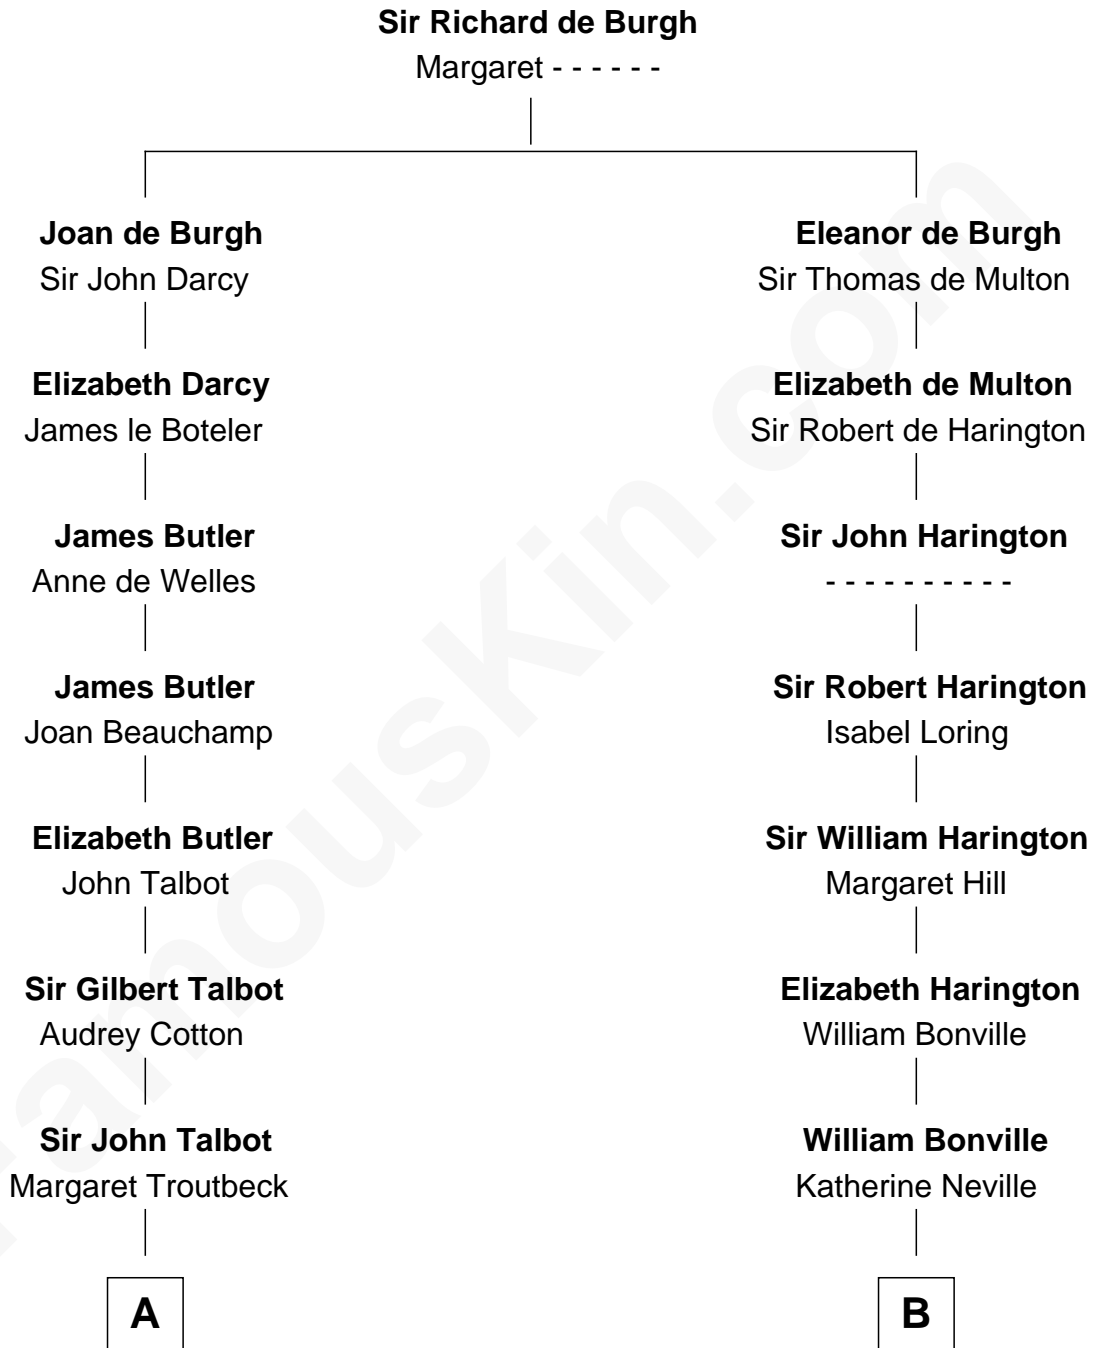

**FamousKin.com**  
**Relationship Chart of**  
**Norman Rockwell**  
*American Artist*

**19th cousin 1 time removed of**  
**Dr. H. H. Holmes**  
*Serial Killer aka "Devil in the White City"*

**C**

**John William Rockwell**

Phebe Boyce Waring

**Jarvis Waring Rockwell**

Anne Mary Hill

**Norman Rockwell**

*American Artist*

**D**

**Samuel Mudgett**

Mary Morrill

**Scribner Mudgett**

Nancy Prescott

**Levi Horton Mudgett**

Theodate Page Price

**Dr. H. H. Holmes**

*Serial Killer Dr. H. H. Holmes*