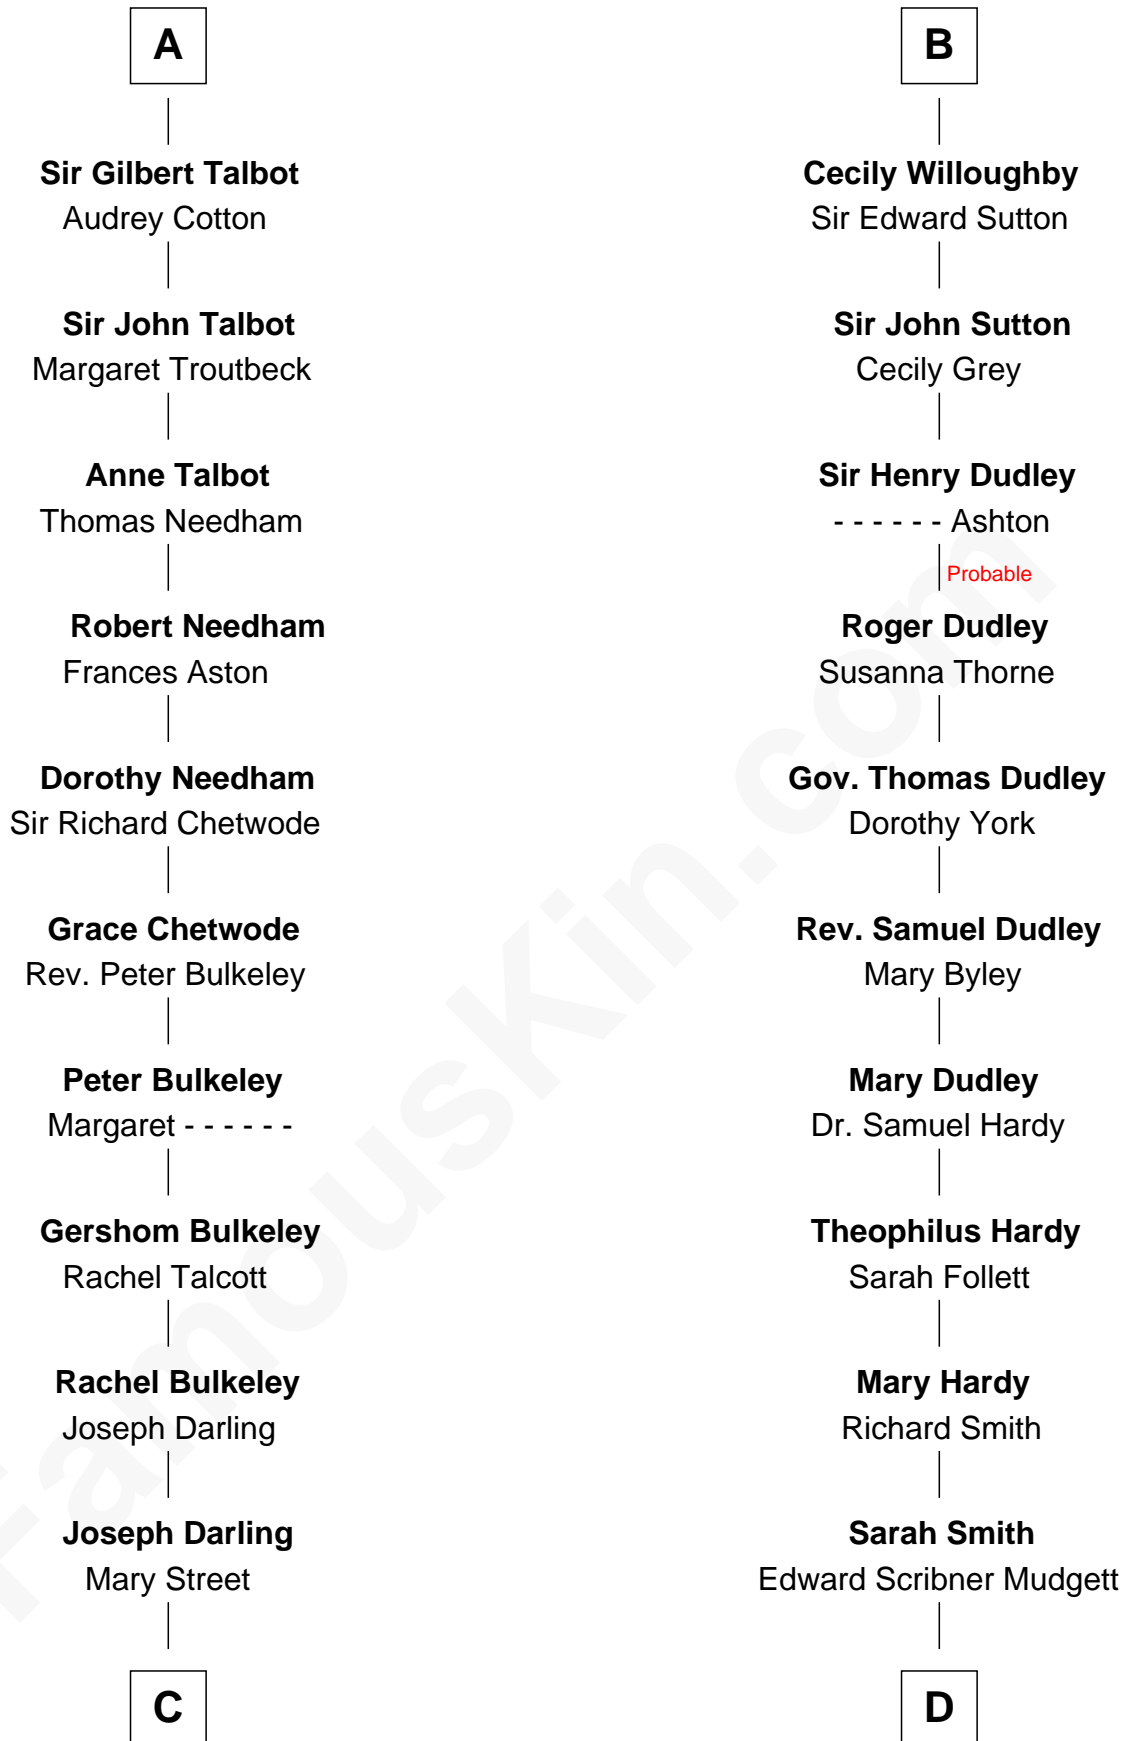

FamousKin.com
Relationship Chart of
Norman Rockwell
American Artist

20th cousin 1 time removed of
Dr. H. H. Holmes
Serial Killer aka "Devil in the White City"

C

Rachel Darling
Runa Rockwell

Samuel Darling Rockwell
Orilla Janes Sherman

John William Rockwell
Phebe Boyce Waring

Jarvis Waring Rockwell
Anne Mary Hill

Norman Rockwell
American Artist

D

Samuel Mudgett
Mary Morrill

Scribner Mudgett
Nancy Prescott

Levi Horton Mudgett
Theodate Page Price

Dr. H. H. Holmes
Serial Killer Dr. H. H. Holmes