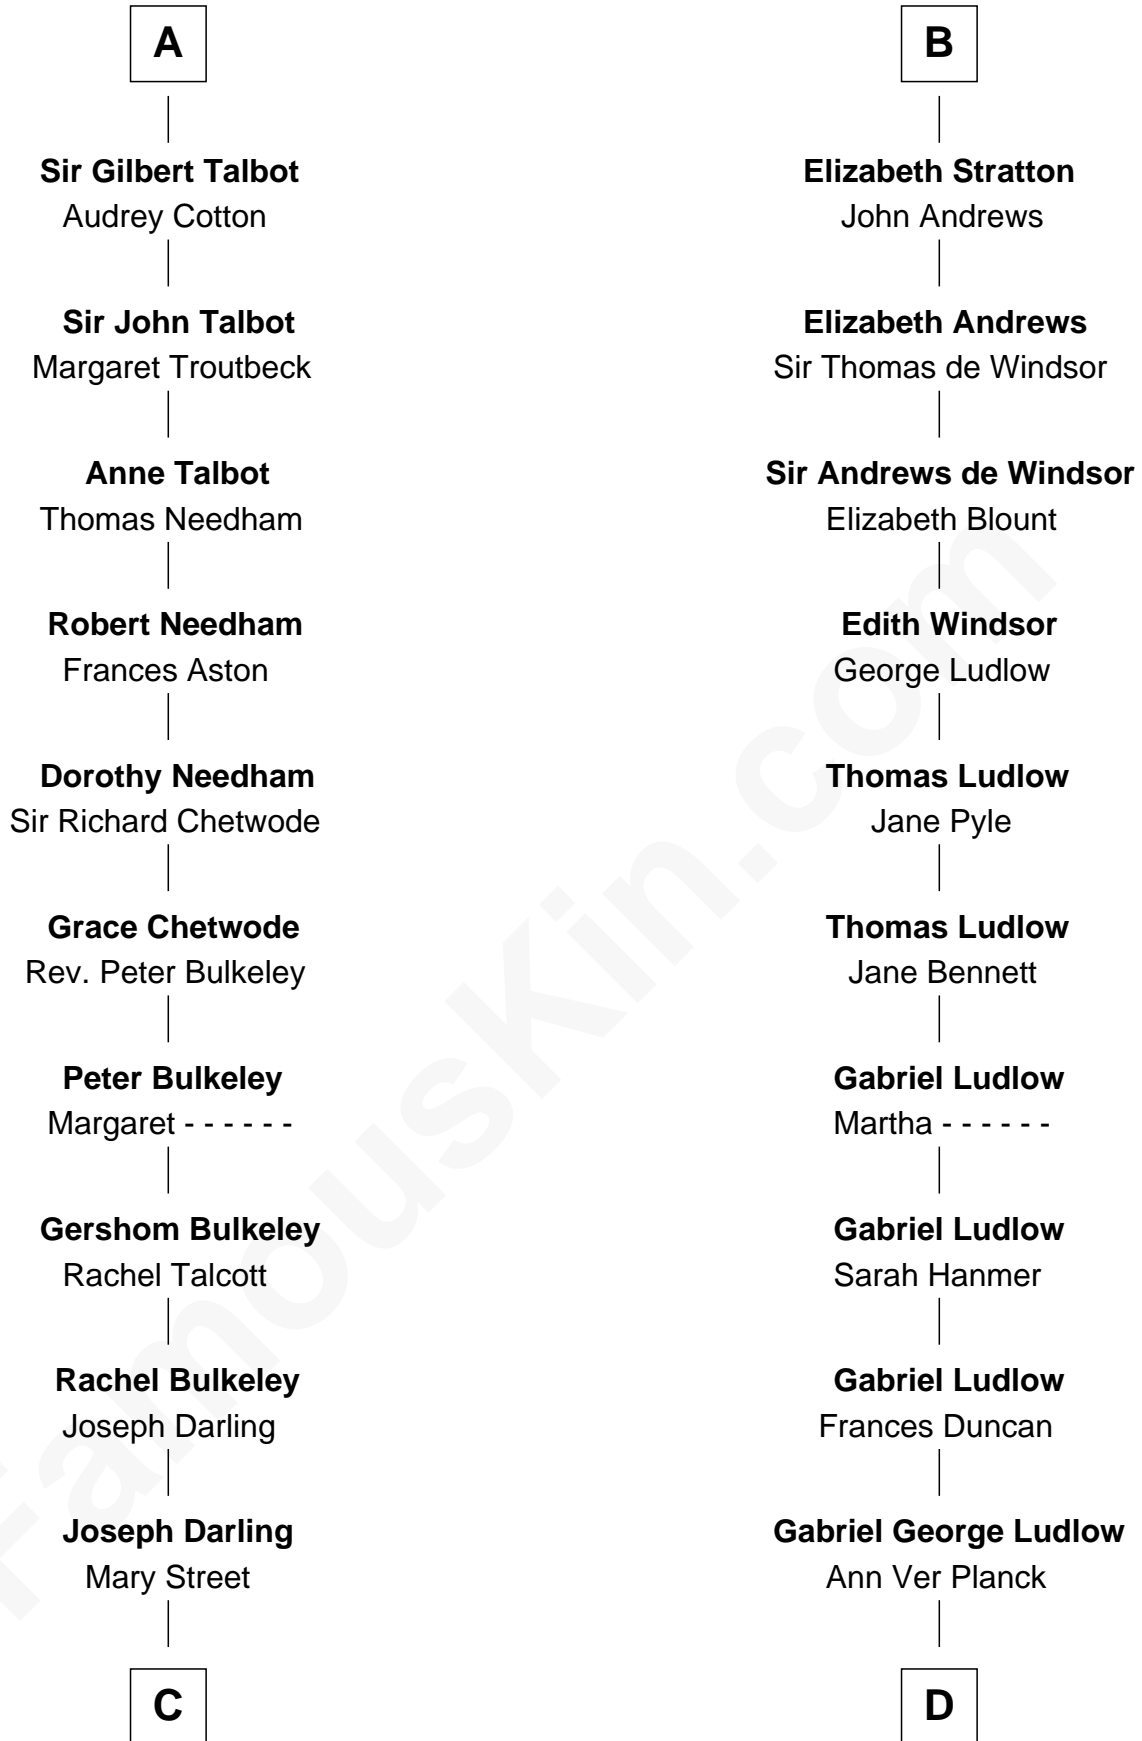

FamousKin.com Relationship Chart of

Norman Rockwell

American Artist

21st cousin of

Eleanor Roosevelt

First Lady of President Franklin D. Roosevelt

Sir Humphrey de Bohun

Maud of Eu

C

Rachel Darling
Runa Rockwell

Samuel Darling Rockwell
Orilla Janes Sherman

John William Rockwell
Phebe Boyce Waring

Jarvis Waring Rockwell
Anne Mary Hill

Norman Rockwell
American Artist

D

Gabriel Ver Planck Ludlow
Elizabeth A. Hunter

Dr. Edward Hunter Ludlow
Elizabeth Livingston

Mary Livingston Ludlow
Valentine Gill Hall

Anna Rebecca Hall
Elliott Roosevelt

Eleanor Roosevelt
First Lady of Franklin Roosevelt