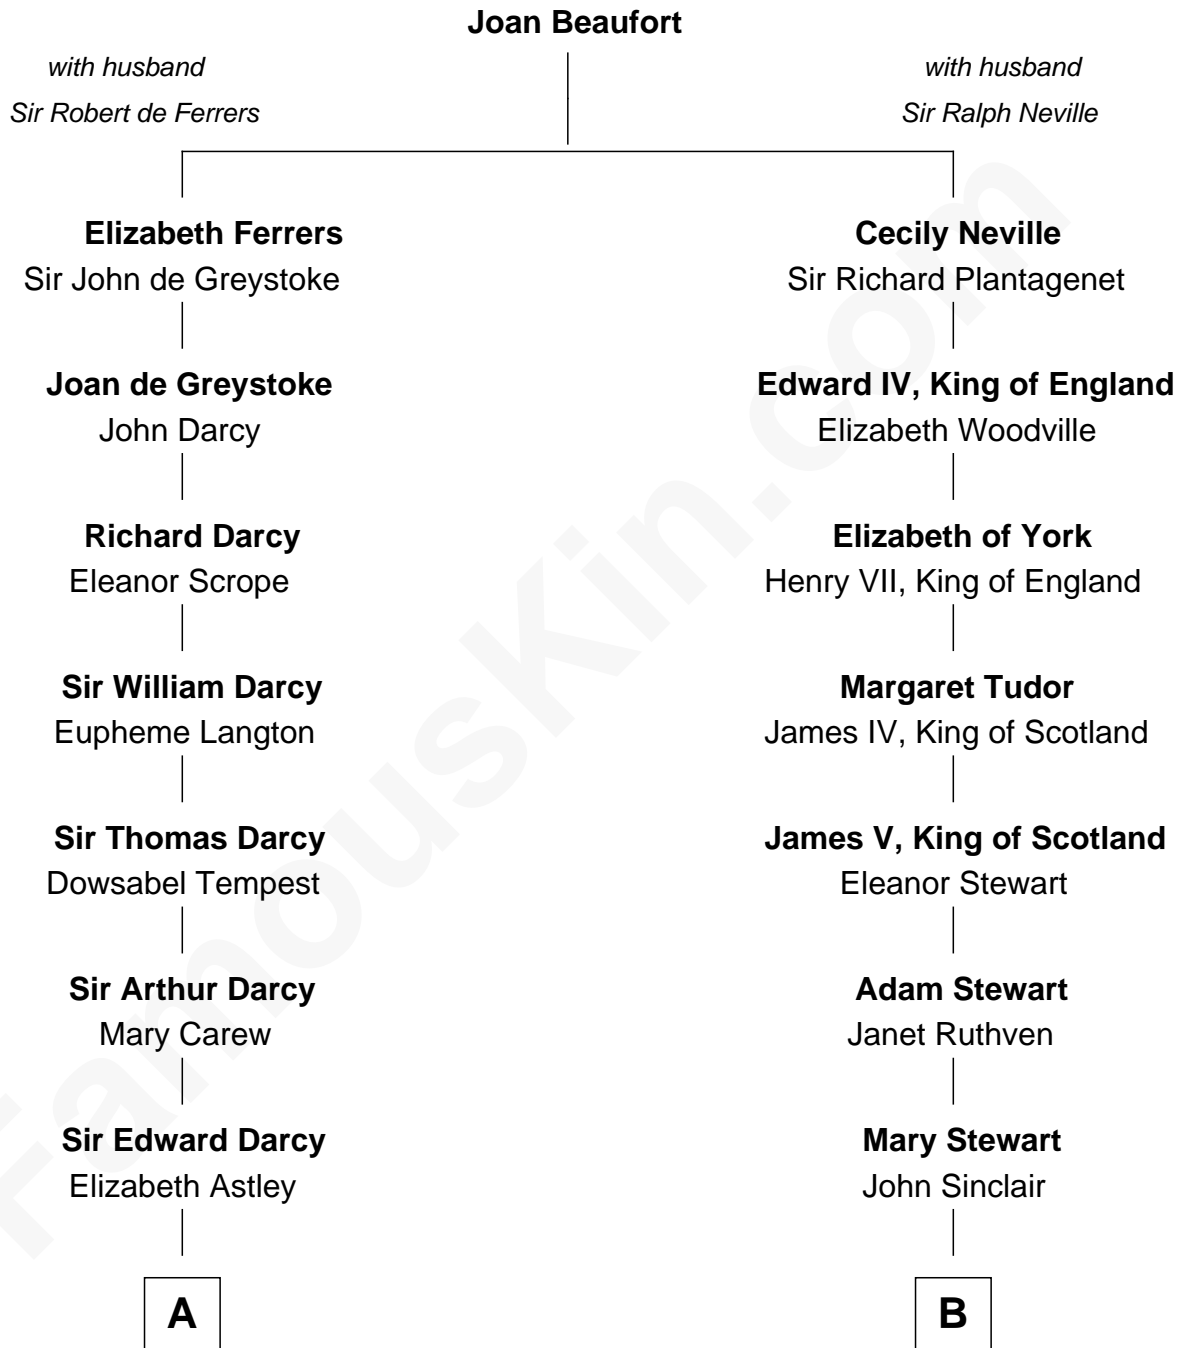

# FamousKin.com Relationship Chart of

**Norman Rockwell**

*American Artist*

**17th cousin of**

**Eleanor Roosevelt**

*First Lady of President Franklin D. Roosevelt*

**A**

**Isabella Darcy**

John Launce

**Mary Launce**

Rev. John Sherman

**James Sherman**

Mary Walker

**John Sherman**

Abigail Stone

**Phineas Sherman**

Elizabeth Morgan

**Lemuel Sherman**

Rose Blashfield

**Jacob Sherman**

Cafira Janes

**Orilla Janes Sherman**

Samuel Darling Rockwell

**John William Rockwell**