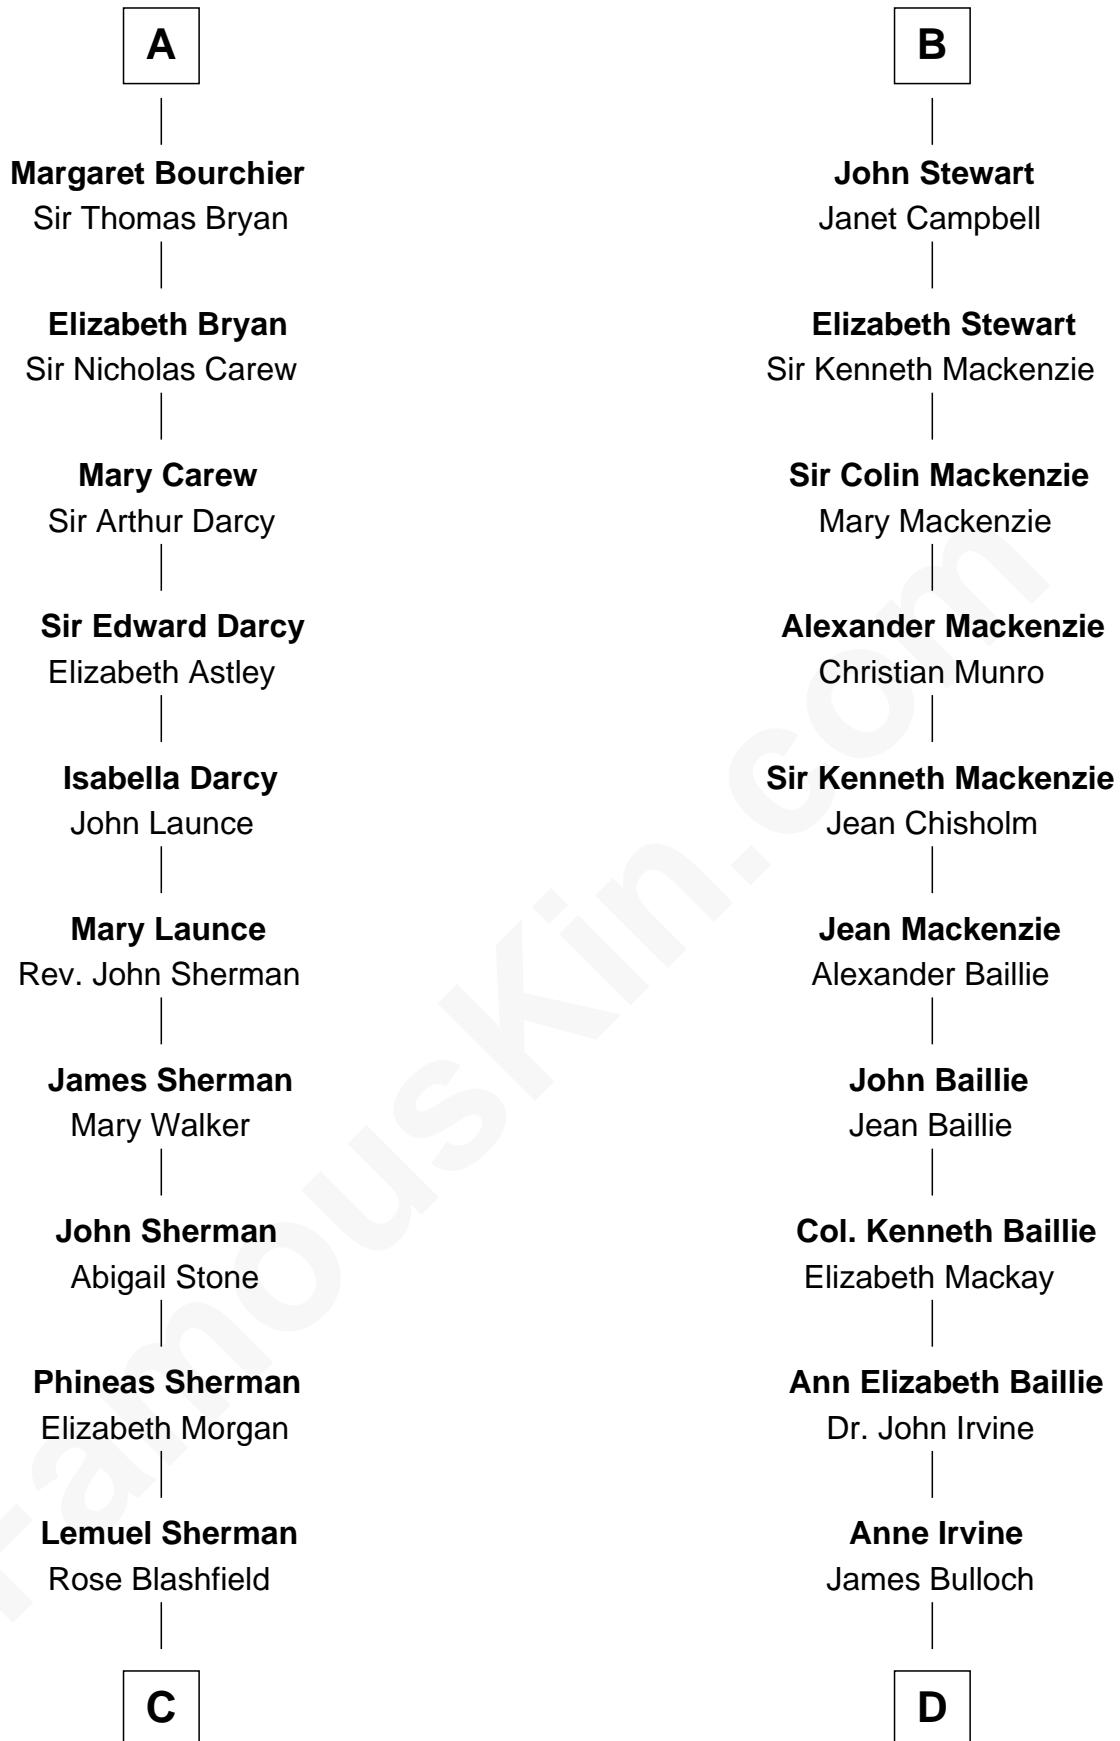

FamousKin.com
Relationship Chart of
Norman Rockwell
American Artist

20th cousin 1 time removed of

Eleanor Roosevelt
First Lady of President Franklin D. Roosevelt

C

Jacob Sherman

Cafira Janes

Orilla Janes Sherman
Samuel Darling Rockwell

John William Rockwell
Phebe Boyce Waring

Jarvis Waring Rockwell
Anne Mary Hill

Norman Rockwell
American Artist

D

James Stephens Bulloch

Martha Stewart

Martha Bulloch
Theodore Roosevelt

Elliott Roosevelt
Anna Rebecca Hall

Eleanor Roosevelt
First Lady of Franklin Roosevelt