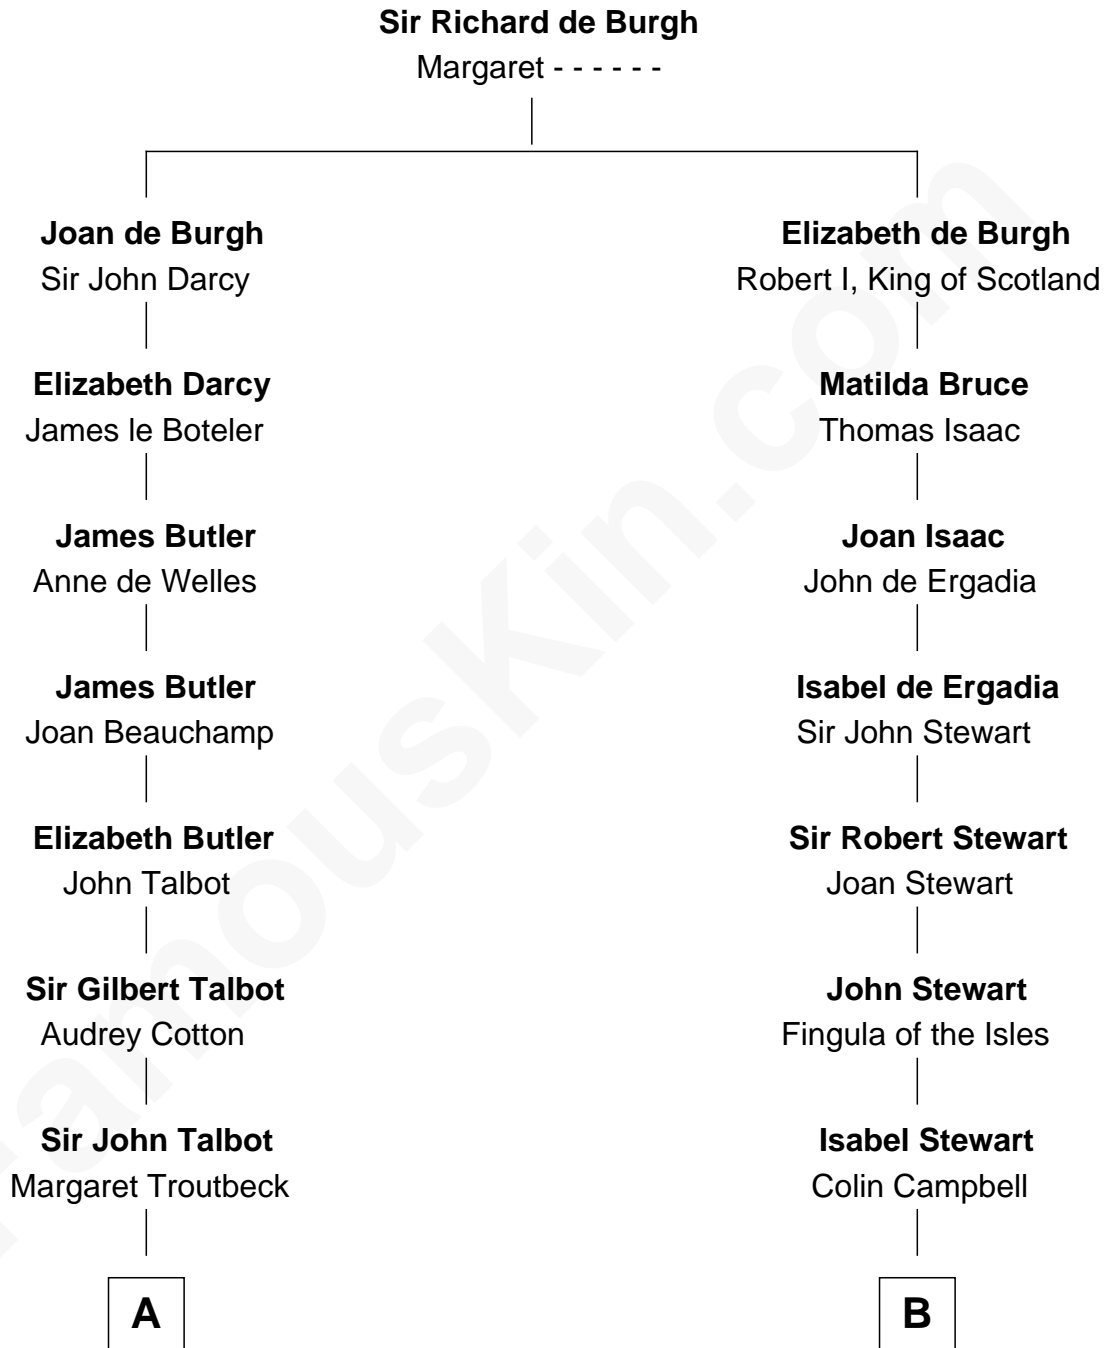

FamousKin.com
Relationship Chart of
Norman Rockwell
American Artist

19th cousin 2 times removed of

Eleanor Roosevelt
First Lady of President Franklin D. Roosevelt

C

John William Rockwell

Phebe Boyce Waring

Jarvis Waring Rockwell

Anne Mary Hill

Norman Rockwell

American Artist

D

Anne Irvine

James Bulloch

James Stephens Bulloch