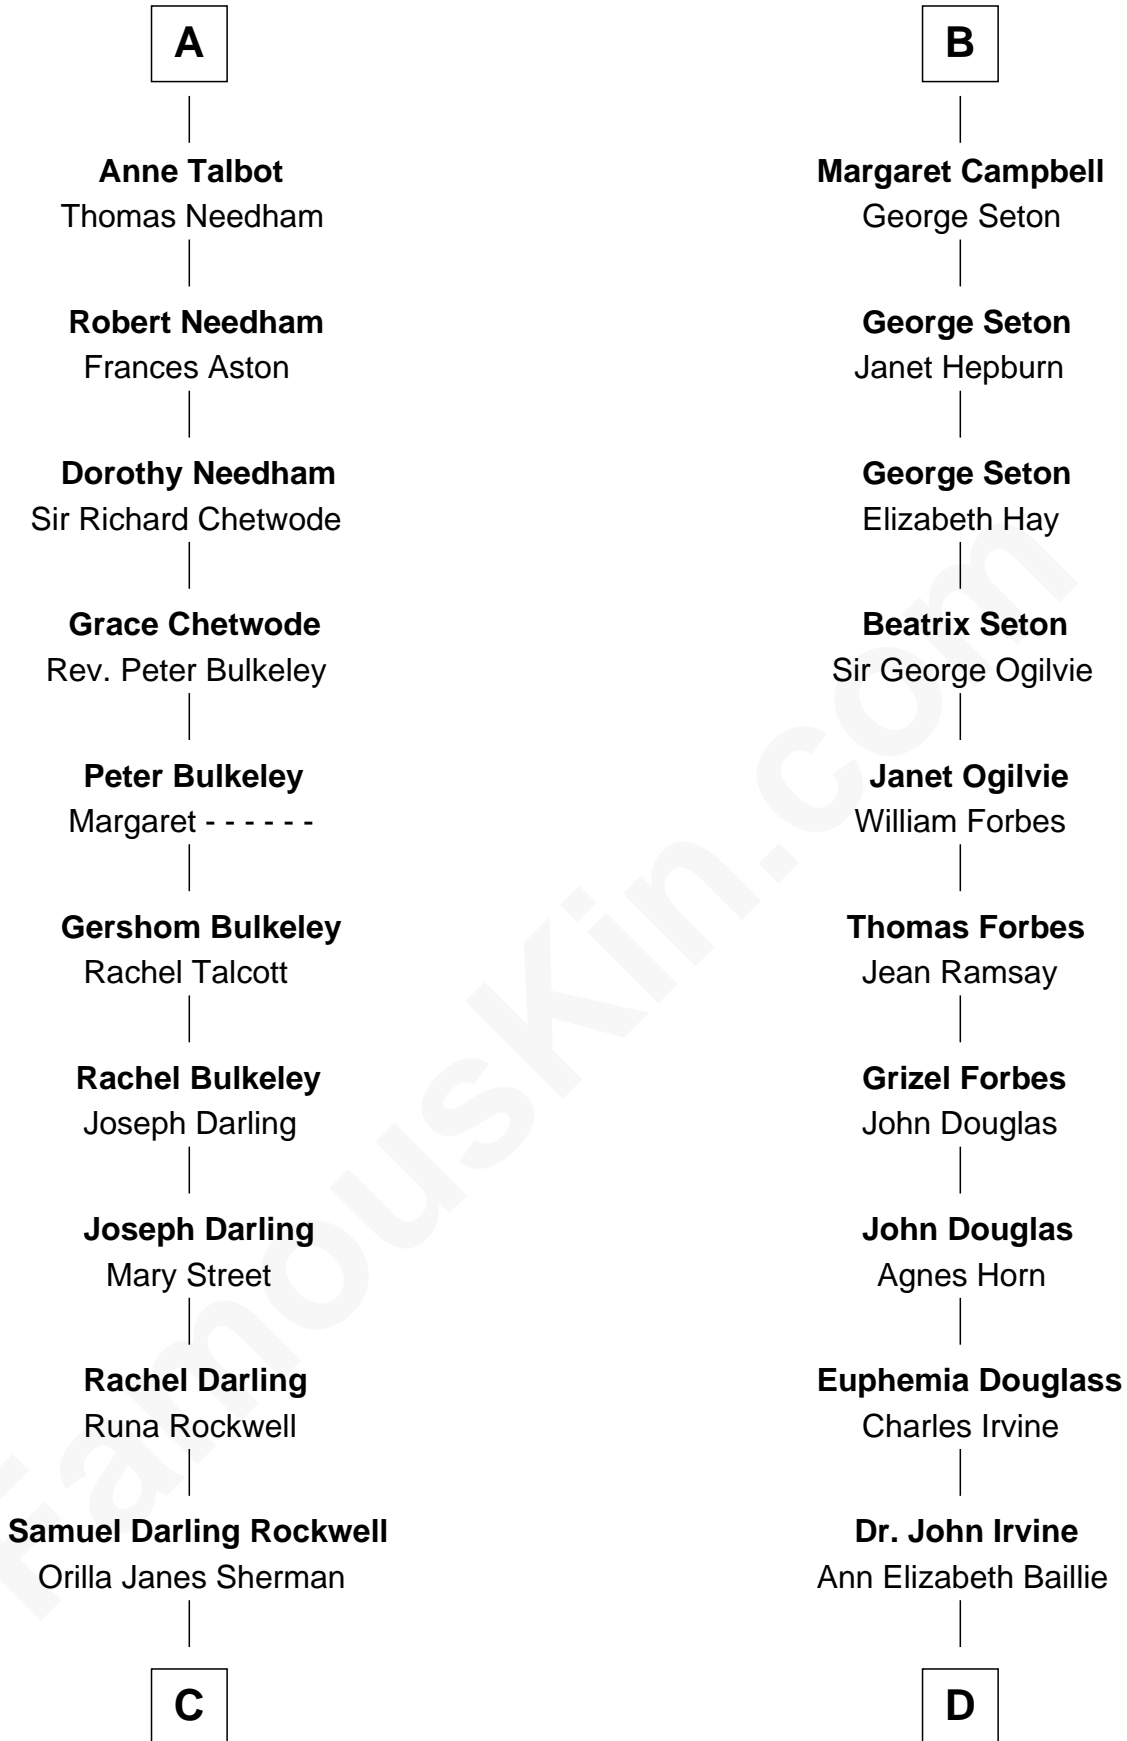

FamousKin.com
Relationship Chart of
Norman Rockwell
American Artist

19th cousin 2 times removed of

Eleanor Roosevelt
First Lady of President Franklin D. Roosevelt

C

John William Rockwell

Phebe Boyce Waring

Jarvis Waring Rockwell

Anne Mary Hill

Norman Rockwell

American Artist

D

Anne Irvine

James Bulloch

James Stephens Bulloch

Martha Stewart

Martha Bulloch

Theodore Roosevelt

Elliott Roosevelt

Anna Rebecca Hall

Eleanor Roosevelt

First Lady of Franklin Roosevelt

FamousKin.com