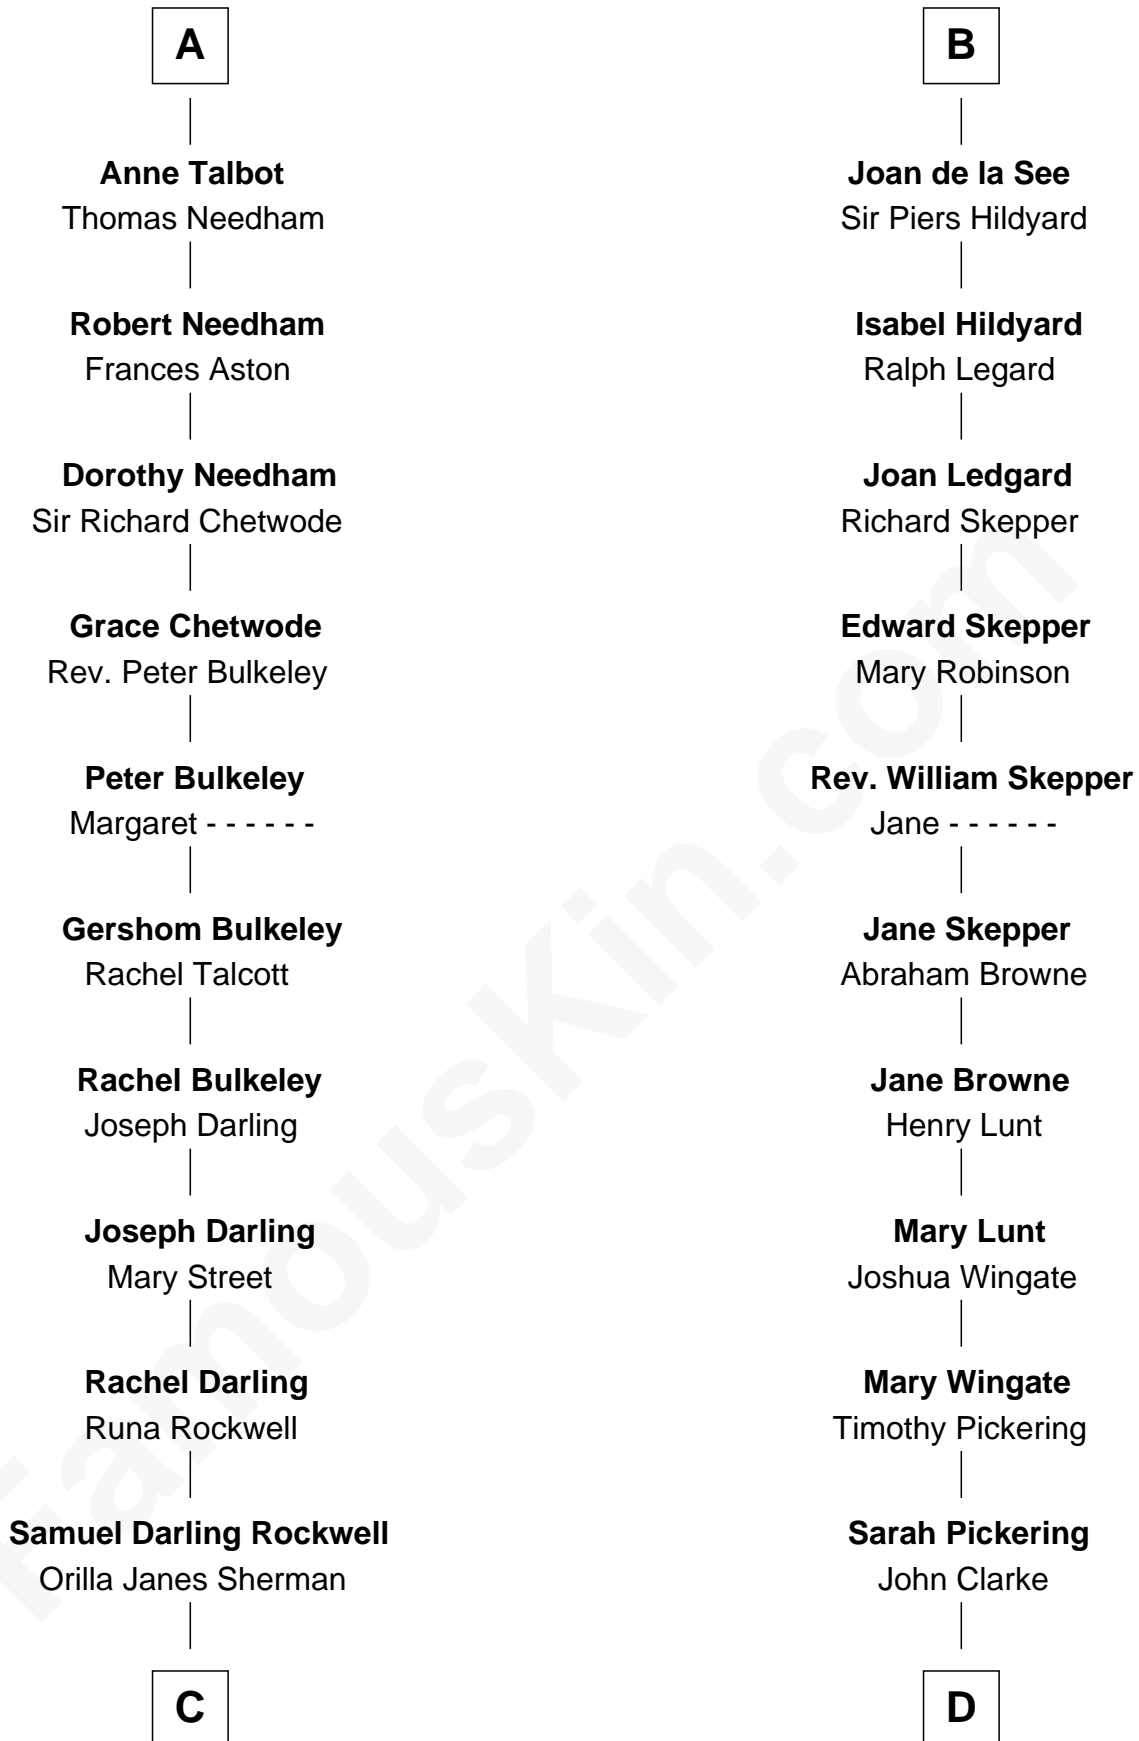

FamousKin.com
Relationship Chart of
Norman Rockwell
American Artist

19th cousin 2 times removed of

Alice (Lee) Roosevelt
First Wife of President Theodore Roosevelt

C

John William Rockwell

Phebe Boyce Waring

Jarvis Waring Rockwell

Anne Mary Hill

Norman Rockwell

American Artist

D

Nancy Clarke

Francis Cabot

Mary Ann Cabot

Nathaniel Cabot Lee

John Clarke Lee

Harriet Paine Rose

George Cabot Lee

Caroline Watts Haskell

Alice (Lee) Roosevelt

Wife of President Theodore Roosevelt

FamousKin.com