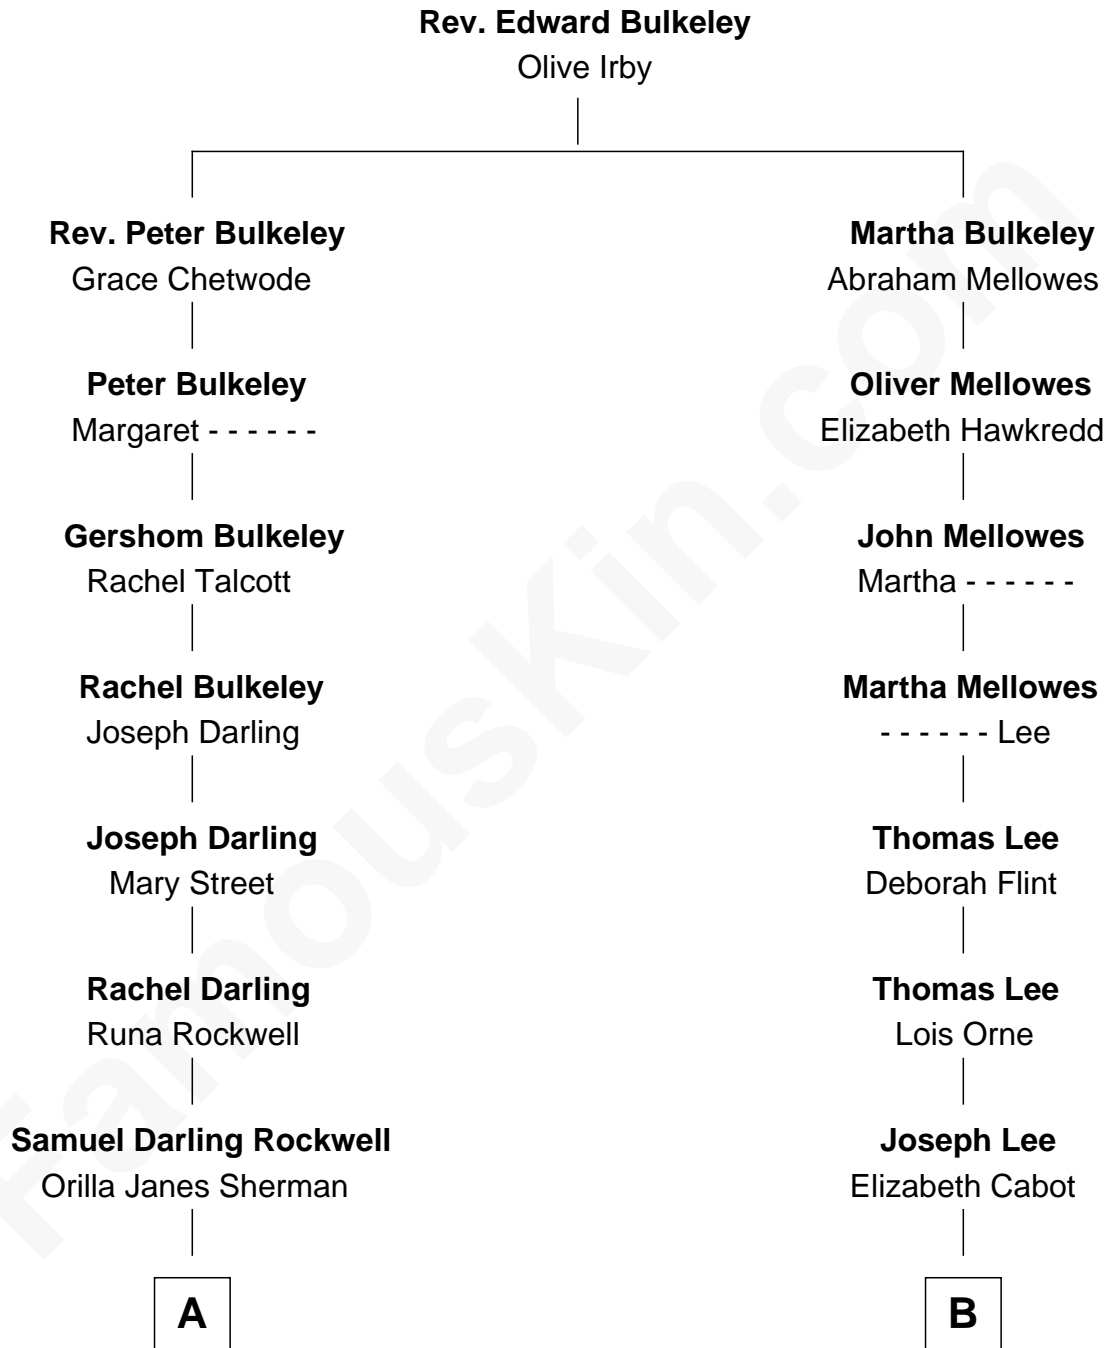

FamousKin.com
Relationship Chart of
Norman Rockwell
American Artist

9th cousin 1 time removed of

Alice (Lee) Roosevelt
First Wife of President Theodore Roosevelt

A

John William Rockwell

Phebe Boyce Waring

Jarvis Waring Rockwell

Anne Mary Hill

Norman Rockwell

American Artist

B

Nathaniel Cabot Lee

Mary Ann Cabot

John Clarke Lee

Harriet Paine Rose

George Cabot Lee

Caroline Watts Haskell

Alice (Lee) Roosevelt

Wife of President Theodore Roosevelt

FamousKin.com