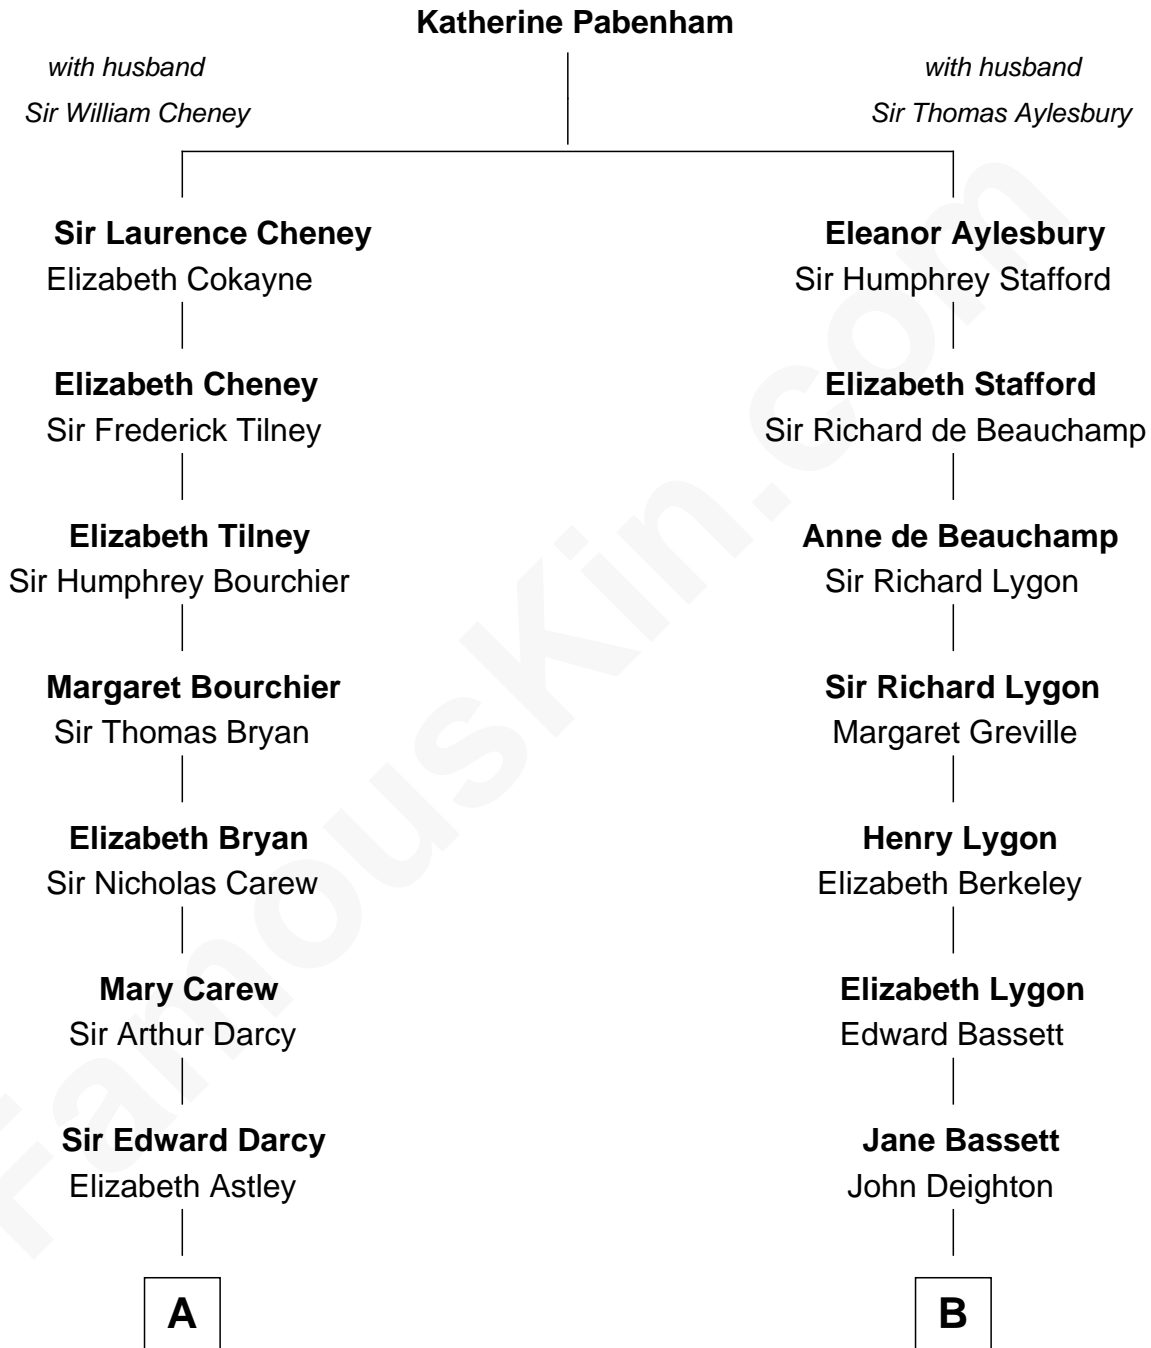

FamousKin.com
Relationship Chart of
Norman Rockwell
American Artist

17th cousin 1 time removed of
James Taylor
Singer-Songwriter

C

Dr. Isaac Montrose Taylor

Gertrude Arline Woodard

James Taylor

Singer-Songwriter

FamousKin.com