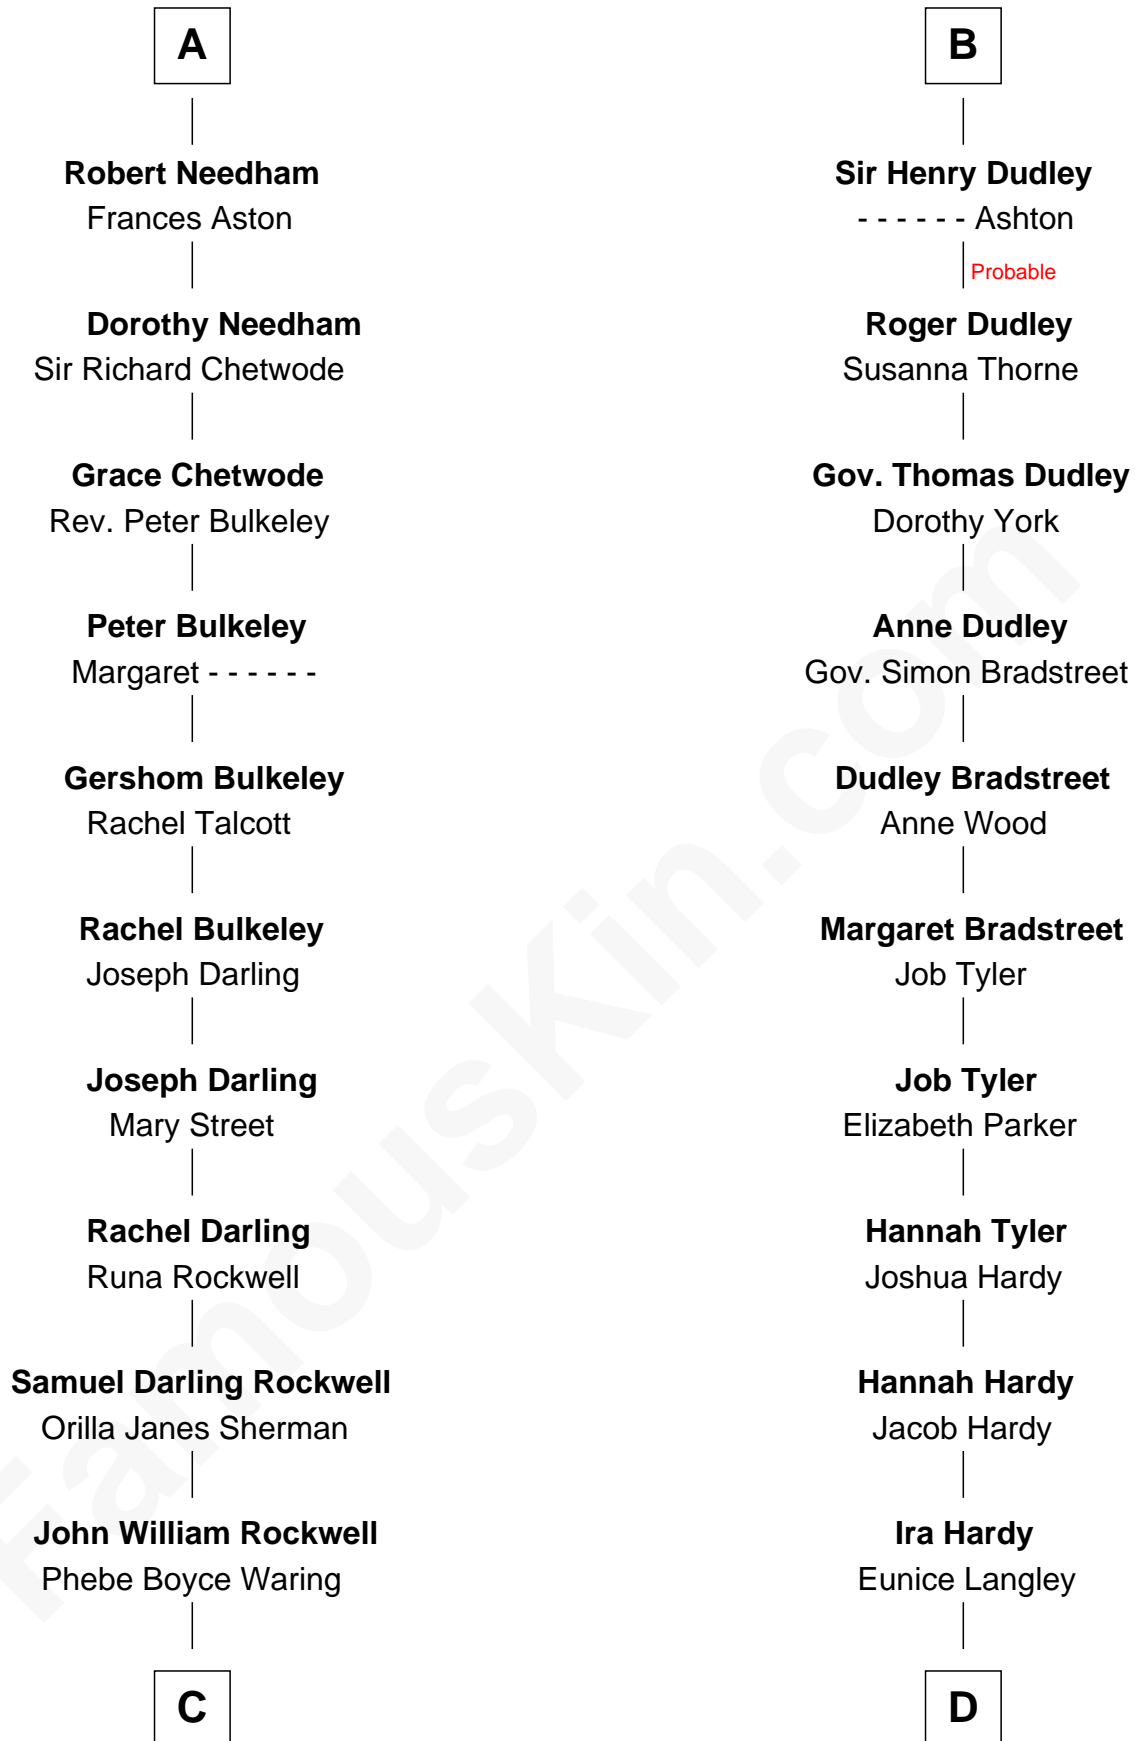

FamousKin.com
Relationship Chart of
Norman Rockwell
American Artist

18th cousin 3 times removed of

James Taylor
Singer-Songwriter

Sir William de Ros
 Margery de Badlesmere

C

Jarvis Waring Rockwell

Anne Mary Hill

Norman Rockwell

American Artist

D

Lovercia L. Hardy

Willard Knox

Fred Charles Knox

Ruth Elizabeth Collins

Ella Angelique Knox

Henry Herman Woodard

Gertrude Arline Woodard

Dr. Isaac Montrose Taylor

James Taylor

Singer-Songwriter

FamousKin.com