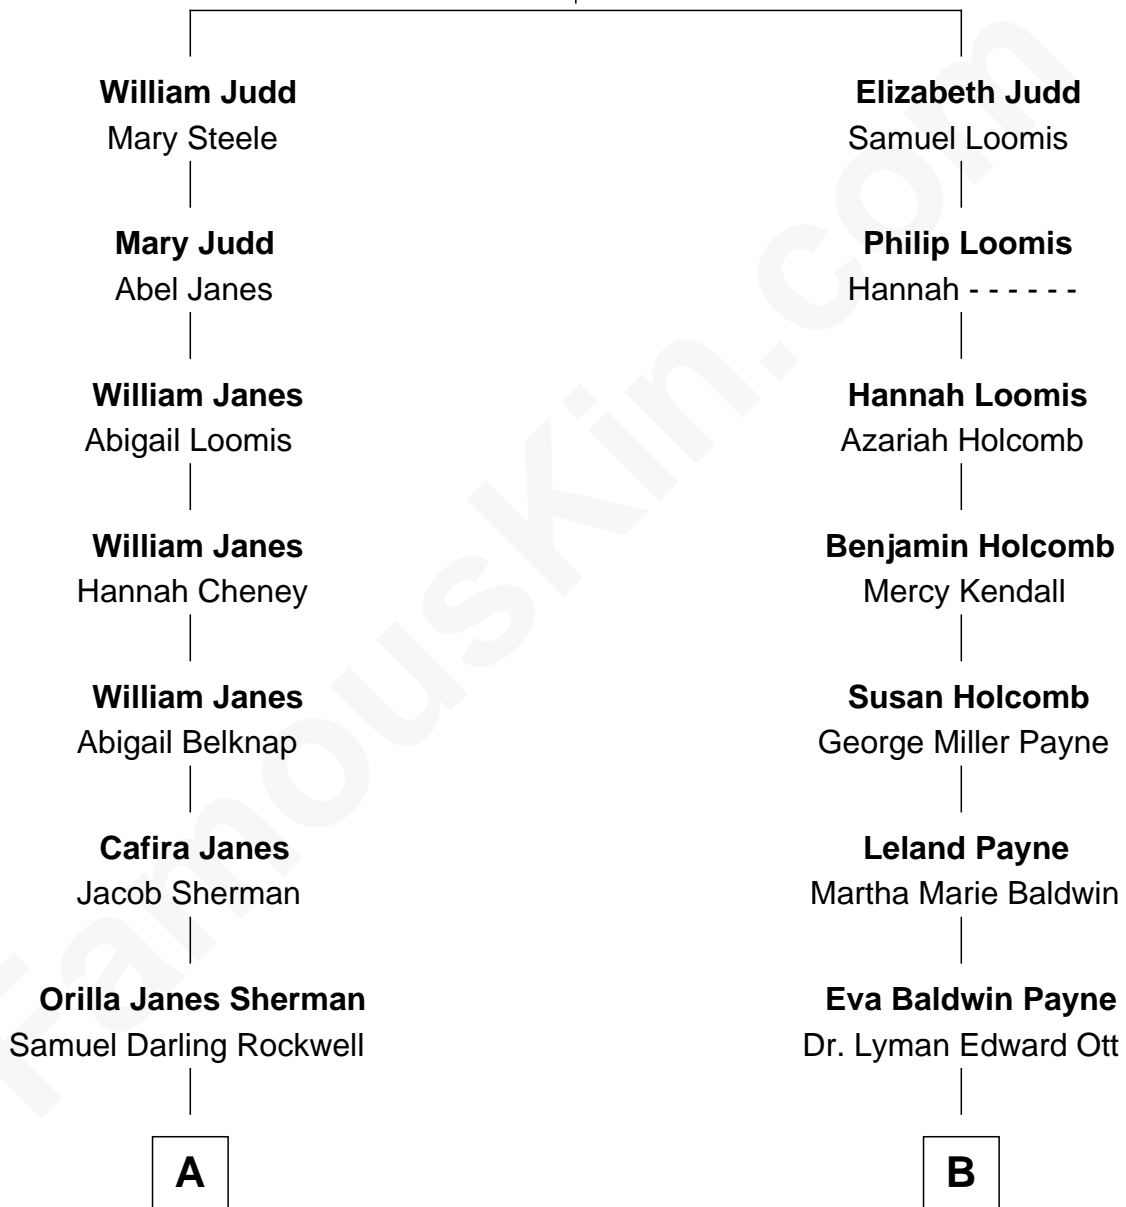

# FamousKin.com Relationship Chart of

**Norman Rockwell**

*American Artist*

9th cousin of

**Dan Quayle**

*44th U.S. Vice-President*

**Thomas Judd**  
Elizabeth - - - - -

**A**

**John William Rockwell**

Phebe Boyce Waring

**Jarvis Waring Rockwell**

Anne Mary Hill

**Norman Rockwell**

*American Artist*

**B**

**Martha M. Ott**